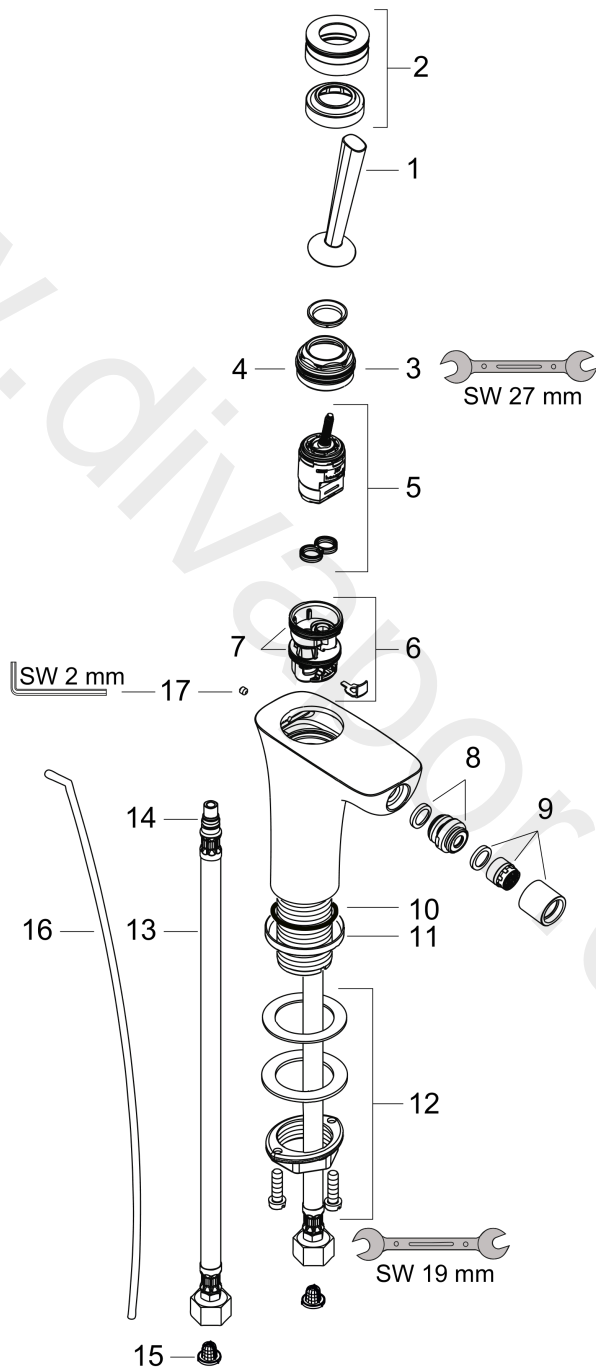

PuraVida
Single lever bidet mixer with pop-up waste set
 Surfaces: Article Number: **15270000**

Exploded Drawing

Year of production: **07/09 - 06/22**

PuraVida**Single lever bidet mixer with pop-up waste set**Surfaces: Article Number: **15270000****Spare part list**Year of production: **07/09 - 06/22**

Pos.	Description	Article Number	Price	PU
1	handle	95287000	£ 79,00	1
2	escutcheon Ø 37 mm	95288000	£ 51,00	1
3	nut	97157000	£ 20,50	1
4	O-Ring 30x2	98186000	£ 3,30	1
5	cartridge, assy	96783000	£ 96,00	1
6	adapter for cartridge	95289000	£ 25,00	1
7	O-ring 26x2	98147000	£ 3,30	1
8	ball joint	97362000	£ 43,00	1
9	aerator laminar M16x1 (7 l/min)	97360000	£ 43,00	1
10	O-Ring 32x2	98193000	£ 3,30	1
11	escutcheon Ø 46 mm	95268000	£ 25,00	1
12	fixing set (Ø 32)	13961000	£ 25,00	1
13	connection hose 450 mm M8x0,75 G3/8	97206000	£ 35,00	1
14	O-ring 7x1,5	98422000	£ 3,30	1
15	filter packing	95291000	£ 13,30	1
16	pull rod	96657000	£ 13,30	1
17	hollow set screw M4x6	97767000	£ 3,30	1
a	pop up waste	94139000	£ 96,00	1
b	fixation extension 35 mm	13898000	£ 79,00	1
c	service tool for disassembling the handle	92124000	£ 137,00	1
d	escutcheon (special)	92721000	£ 43,00	1