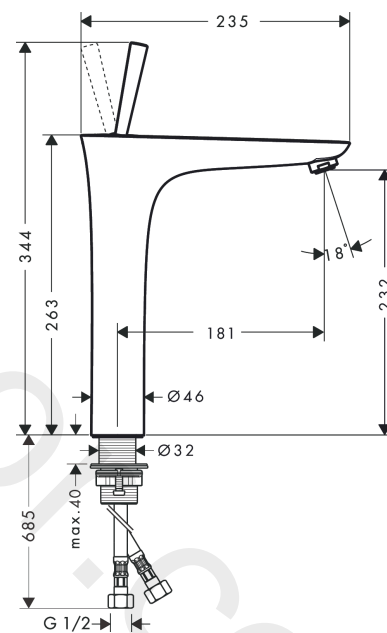

PuraVida

Single lever basin mixer 240 for wash bowls with push-open waste set 3 ticks

Finish: **White/Chrome** Article Number: **15138409**

Description

product features

- consists of: single lever basin mixer, waste set
- ComfortZone 240
- projection: 178 mm
- spout height: 232 mm
- handle variant: pin handle
- swiveling spray former
- maximum flow rate at 3 bar: 1,9 l/min
- push-open waste set G 1¼
- material waste set: metal
- connection type: G ½ connections
- connection dimension: DN15

Technology

Product image

Scale drawing

Flowchart

PuraVida

Single lever basin mixer 240 for wash bowls with push-open waste set 3 ticks

Finish: **White/Chrome** Article Number: **15138409**

Exploded Drawing

Year of production: >04/20

PuraVida

Single lever basin mixer 240 for wash bowls with push-open waste set 3 ticks

Finish: **White/Chrome** Article Number: **15138409**

Spare part list

Year of production: >04/20

Pos.	Description	Article Number	Price	PU
1	escutcheon Ø 37 mm	95288000	£ 51,00	1
2	O-ring 33x1,5	98164000	£ 3,30	1
3	handle	95287000	£ 79,00	1
4	nut	97157000	£ 20,50	1
5	O-ring 30x1,5	98433000	£ 3,30	1
6	O-Ring 30x2	98186000	£ 3,30	1
7	cartridge, assy	92930000	£ 64,00	1
8	O-ring 21,95x1,78	95169000	£ 3,30	1
9	O-ring 26x2	98147000	£ 3,30	1
10	hollow set screw M4x6	97767000	£ 3,30	1
11	aerator M24x1 (1,9 l/min)	92300000	£ 35,00	1
12	flat seal	98749000	£ 6,10	1
13	fixing set (Ø 32)	13961000	£ 25,00	1
14	lever collar	97548000	£ 3,30	1
15	connection hose 900 mm M8x0,75 G½	97489000	£ 35,00	1
16	O-ring 7x1,5	98422000	£ 3,30	1
a	push-open waste set	50100000	£ 78,00	1
b	fixation extension 35 mm	13898000	£ 79,00	1