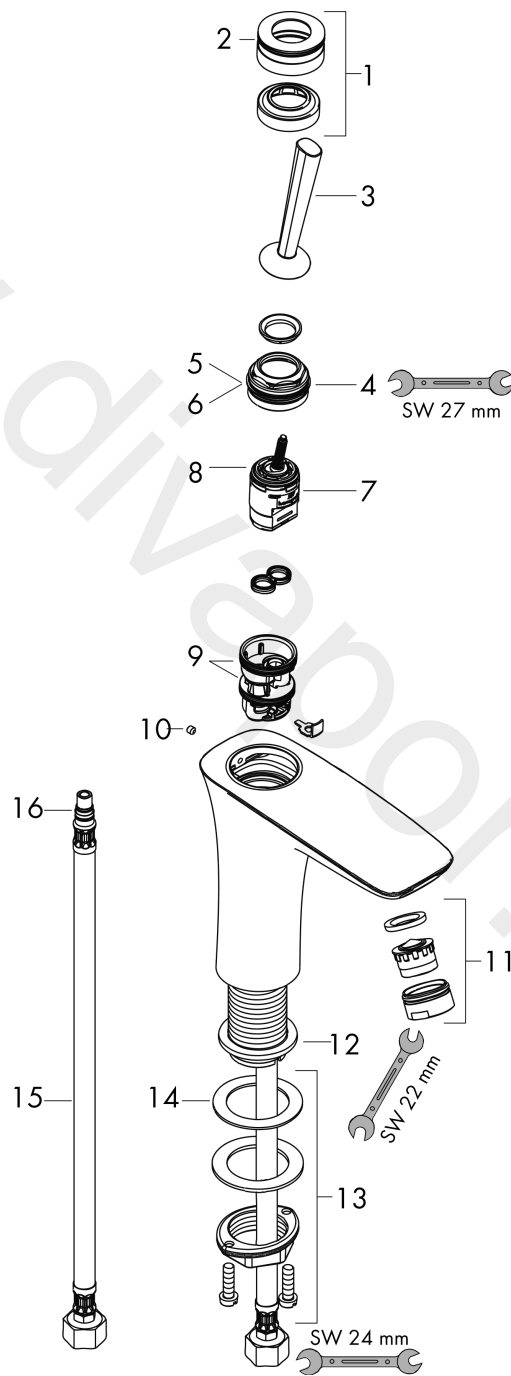

PuraVida

Single lever basin mixer 240 for wash bowls with push-open waste set 3 ticks

Finish: **White/Chrome** Article Number: **15138409**

Description

product features

- consists of: single lever basin mixer, waste set
- ComfortZone 240
- projection: 178 mm
- spout height: 232 mm
- handle variant: pin handle
- swiveling spray former
- maximum flow rate at 3 bar: 1,9 l/min
- push-open waste set G 1¼
- material waste set: metal
- connection type: G ½ connections
- connection dimension: DN15

Technology

Product image

Scale drawing

Flowchart

PuraVida

Single lever basin mixer 240 for wash bowls with push-open waste set 3 ticks

Finish: **White/Chrome** Article Number: **15138409**

Exploded Drawing

Year of production: >04/20

PuraVida

Single lever basin mixer 240 for wash bowls with push-open waste set 3 ticks

Finish: **White/Chrome** Article Number: **15138409**

Spare part list

Year of production: >04/20

Pos.	Description	Article Number	Price	PU
1	escutcheon Ø 37 mm	95288000	£ 51,00	1
2	O-ring 33x1,5	98164000	£ 3,30	1
3	handle	95287000	£ 79,00	1
4	nut	97157000	£ 20,50	1
5	O-ring 30x1,5	98433000	£ 3,30	1
6	O-Ring 30x2	98186000	£ 3,30	1
7	cartridge, assy	92930000	£ 64,00	1
8	O-ring 21,95x1,78	95169000	£ 3,30	1
9	O-ring 26x2	98147000	£ 3,30	1
10	hollow set screw M4x6	97767000	£ 3,30	1
11	aerator M24x1 (1,9 l/min)	92300000	£ 35,00	1
12	flat seal	98749000	£ 6,10	1
13	fixing set (Ø 32)	13961000	£ 25,00	1
14	lever collar	97548000	£ 3,30	1
15	connection hose 900 mm M8x0,75 G½	97489000	£ 35,00	1
16	O-ring 7x1,5	98422000	£ 3,30	1
a	push-open waste set	50100000	£ 78,00	1
b	fixation extension 35 mm	13898000	£ 79,00	1