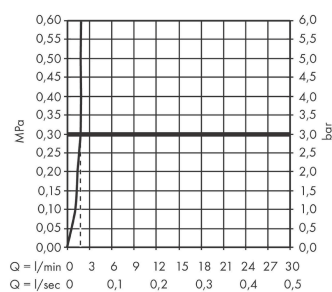

PuraVida

Single lever basin mixer 240 for wash bowls with push-open waste set 3 ticks

Finish: **White/Chrome** Article Number: **15138409**

Description

product features

- consists of: single lever basin mixer, waste set
- ComfortZone 240
- projection: 178 mm
- spout height: 232 mm
- handle variant: pin handle
- swiveling spray former
- maximum flow rate at 3 bar: 1,9 l/min
- push-open waste set G 1¼
- material waste set: metal
- connection type: G ½ connections
- connection dimension: DN15

Technology

Product image

Scale drawing

Flowchart

PuraVida

Single lever basin mixer 240 for wash bowls with push-open waste set 3 ticks

Finish: **White/Chrome** Article Number: **15138409**

Exploded Drawing

Year of production: >04/20

PuraVida

Single lever basin mixer 240 for wash bowls with push-open waste set 3 ticks

Finish: **White/Chrome** Article Number: **15138409**

Spare part list

Year of production: >04/20

Pos.	Description	Article Number	Price	PU
1	escutcheon Ø 37 mm	95288000	£ 51,00	1
2	O-ring 33x1,5	98164000	£ 3,30	1
3	handle	95287000	£ 79,00	1
4	nut	97157000	£ 20,50	1
5	O-ring 30x1,5	98433000	£ 3,30	1
6	O-Ring 30x2	98186000	£ 3,30	1
7	cartridge, assy	92930000	£ 64,00	1
8	O-ring 21,95x1,78	95169000	£ 3,30	1
9	O-ring 26x2	98147000	£ 3,30	1
10	hollow set screw M4x6	97767000	£ 3,30	1
11	aerator M24x1 (1,9 l/min)	92300000	£ 35,00	1
12	flat seal	98749000	£ 6,10	1
13	fixing set (Ø 32)	13961000	£ 25,00	1
14	lever collar	97548000	£ 3,30	1
15	connection hose 900 mm M8x0,75 G½	97489000	£ 35,00	1
16	O-ring 7x1,5	98422000	£ 3,30	1
a	push-open waste set	50100000	£ 78,00	1
b	fixation extension 35 mm	13898000	£ 79,00	1