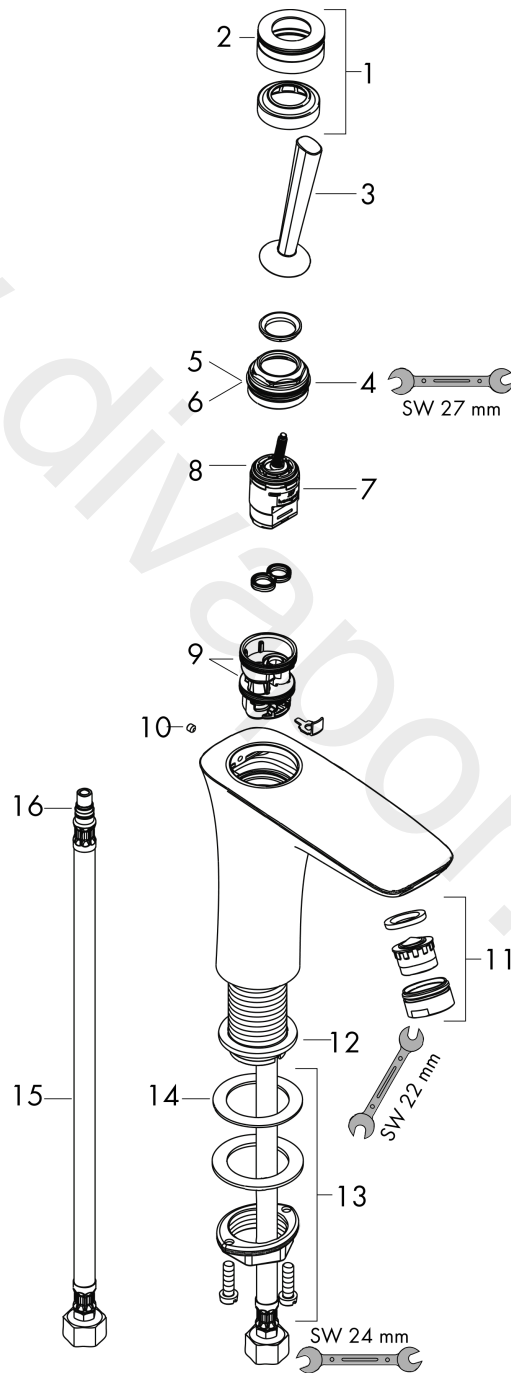

**PuraVida**

**Single lever basin mixer 240 for wash bowls with push-open waste set 2 ticks**

Finish: **Chrome** Article Number: **15137009**

**Exploded Drawing**

Year of production: >04/20

## PuraVida

Single lever basin mixer 240 for wash bowls with push-open waste set 2 ticks

Finish: **Chrome** Article Number: **15137009**

### Spare part list

Year of production: >04/20

Pos.	Description	Article Number	Price	PU
1	escutcheon Ø 37 mm	95288000	£ 51,00	1
2	O-ring 33x1,5	98164000	£ 3,30	1
3	handle	95287000	£ 79,00	1
4	nut	97157000	£ 20,50	1
5	O-ring 30x1,5	98433000	£ 3,30	1
6	O-Ring 30x2	98186000	£ 3,30	1
7	cartridge, assy	92930000	£ 64,00	1
8	O-ring 21,95x1,78	95169000	£ 3,30	1
9	O-ring 26x2	98147000	£ 3,30	1
10	hollow set screw M4x6	97767000	£ 3,30	1
11	aerator M24x1	98453000	£ 20,50	1
12	flat seal	98749000	£ 6,10	1
13	fixing set (Ø 32)	13961000	£ 25,00	1
14	lever collar	97548000	£ 3,30	1
15	connection hose 900 mm M8x0,75 G½	97489000	£ 35,00	1
16	O-ring 7x1,5	98422000	£ 3,30	1
a	push-open waste set	50100000	£ 78,00	1
b	fixation extension 35 mm	13898000	£ 79,00	1