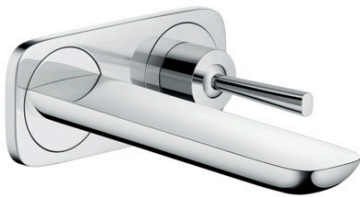

PuraVida

Single lever basin mixer for concealed installation wall-mounted with spout 16.5 cm 2 ticks

Finish: **Chrome** Article Number: **15131009**

Description

product features

- consists of: single lever basin mixer for concealed installation wall-mounted, waste set
- projection: 165 mm
- handle variant: pin handle
- spray type: laminar spray
- swiveling spray former
- maximum flow rate at 3 bar: 2,7 l/min
- non-closing waste set
- material waste set: metal
- connection type: basic set
- connection dimension: DN15
- handle can be positioned on the right or left

Technology

Product image

Scale drawing

Flowchart

PuraVida

Single lever basin mixer for concealed installation wall-mounted with spout 16.5 cm 2 ticks

Finish: **Chrome** Article Number: **15131009**

Exploded Drawing

Year of production: >04/20

PuraVida**Single lever basin mixer for concealed installation wall-mounted with spout 16.5 cm 2 ticks**Finish: **Chrome** Article Number: **15131009****Spare part list**

Year of production: >04/20