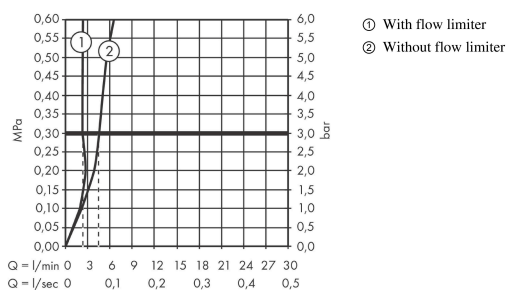

PuraVida

Single lever basin mixer for concealed installation wall-mounted with spout 16.5 cm 2 ticks

Finish: **Chrome** Article Number: **15131009**

Description

product features

- consists of: single lever basin mixer for concealed installation wall-mounted, waste set
- projection: 165 mm
- handle variant: pin handle
- spray type: laminar spray
- swiveling spray former
- maximum flow rate at 3 bar: 2,7 l/min
- non-closing waste set
- material waste set: metal
- connection type: basic set
- connection dimension: DN15
- handle can be positioned on the right or left

Technology

Product image

Scale drawing

Flowchart

PuraVida

Single lever basin mixer for concealed installation wall-mounted with spout 16.5 cm 2 ticks

Finish: **Chrome** Article Number: **15131009**

Exploded Drawing