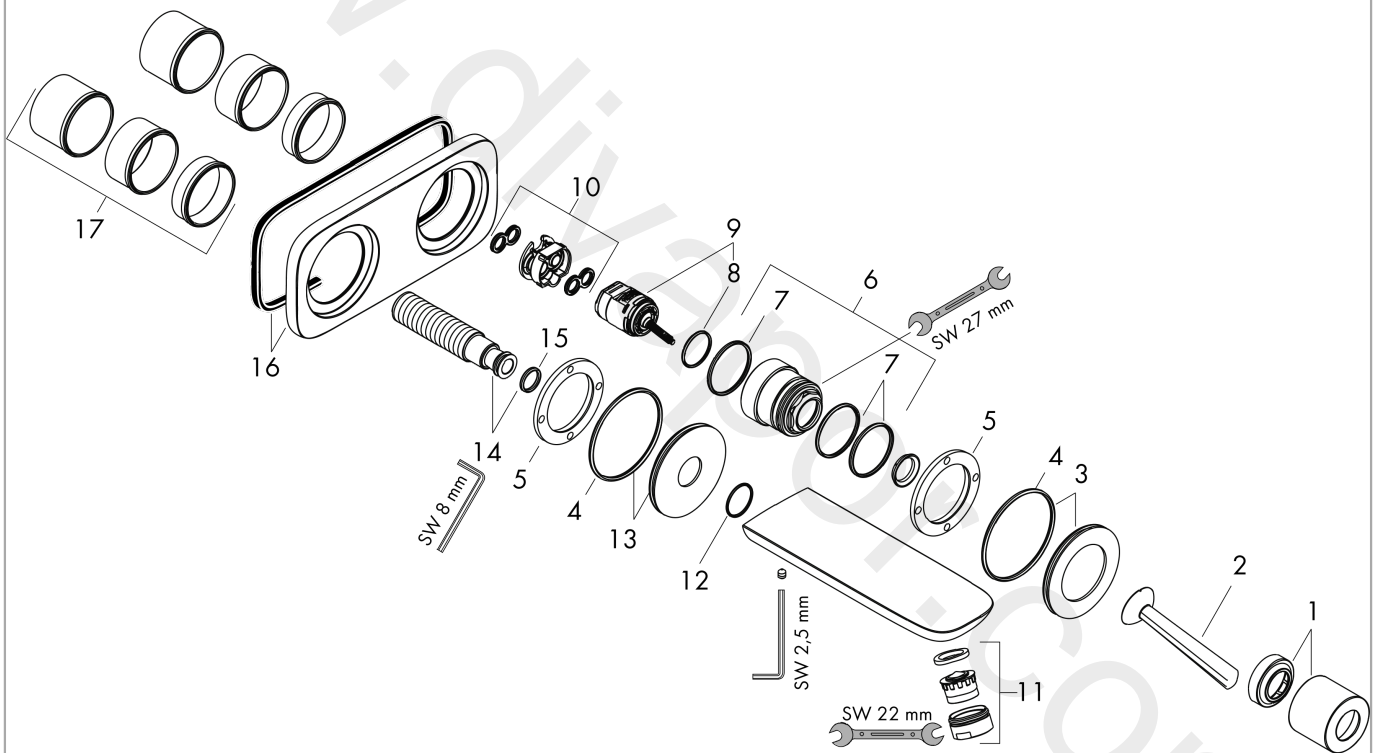

PuraVida

Single lever basin mixer for concealed installation wall-mounted with spout 16.5 cm 2 ticks

Finish: **Chrome** Article Number: **15131009**

Description

product features

- consists of: single lever basin mixer for concealed installation wall-mounted, waste set
- projection: 165 mm
- handle variant: pin handle
- spray type: laminar spray
- swiveling spray former
- maximum flow rate at 3 bar: 2,7 l/min
- non-closing waste set
- material waste set: metal
- connection type: basic set
- connection dimension: DN15
- handle can be positioned on the right or left

Technology

Product image

Scale drawing

Flowchart

PuraVida

Single lever basin mixer for concealed installation wall-mounted with spout 16.5 cm 2 ticks

Finish: **Chrome** Article Number: **15131009**

Exploded Drawing

Year of production: >04/20

PuraVida**Single lever basin mixer for concealed installation wall-mounted with spout 16.5 cm 2 ticks**Finish: **Chrome** Article Number: **15131009****Spare part list**

Year of production: >04/20

Pos.	Description	Article Number	Price	PU
1	flange	95776000	£ 51,00	1
2	handle	95287000	£ 79,00	1
3	escutcheon for handle	96912000	£ 51,00	1
4	O-ring 57x2,5	98394000	£ 6,10	1
5	nut	97601000	£ 20,50	1
6	nut	95777000	£ 79,00	1
7	O-ring 34x2	98383000	£ 6,10	1
8	cartridge, assy	92930000	£ 64,00	1
9	O-ring 21,95x1,78	95169000	£ 3,30	1
10	adapter for cartridge	95644000	£ 16,10	1
11	aerator M24x1	98453000	£ 20,50	1
12	O-ring 21x1,5	98219000	£ 3,30	1
13	escutcheon for spout	96913000	£ 51,00	1
14	connecting thread G½	95626000	£ 43,00	1
15	O-ring 13x2	98128000	£ 3,30	1
16	escutcheon	95778000	£ 64,00	1
17	fixing set	97971000	£ 43,00	1
a	waste	50001000	£ 71,00	1
b	extension set 25 mm for 13622180	31971000	£ 169,00	1
c	special tool	97563000	£ 9,00	1
d	service tool for disassembling the handle	92124000	£ 137,00	1
e	Grease	90920000	£ 16,10	1