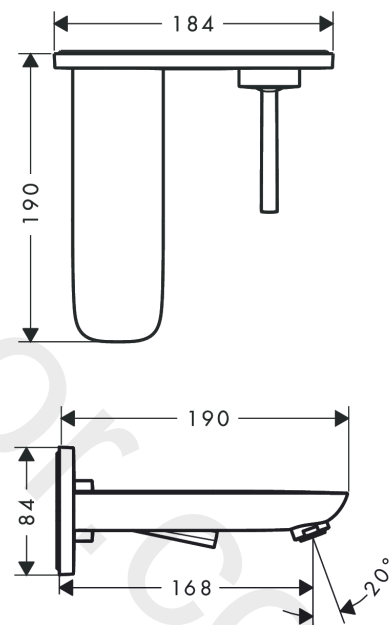

PuraVida

Single lever basin mixer for concealed installation wall-mounted with spout 16.5 cm 2 ticks

Finish: **Chrome** Article Number: **15131009**

Description

product features

- consists of: single lever basin mixer for concealed installation wall-mounted, waste set
- projection: 165 mm
- handle variant: pin handle
- spray type: laminar spray
- swiveling spray former
- maximum flow rate at 3 bar: 2,7 l/min
- non-closing waste set
- material waste set: metal
- connection type: basic set
- connection dimension: DN15
- handle can be positioned on the right or left

Technology

Product image

Scale drawing

Flowchart

PuraVida

Single lever basin mixer for concealed installation wall-mounted with spout 16.5 cm 2 ticks

Finish: **Chrome** Article Number: **15131009**

Exploded Drawing

Year of production: >04/20

PuraVida**Single lever basin mixer for concealed installation wall-mounted with spout 16.5 cm 2 ticks**Finish: **Chrome** Article Number: **15131009****Spare part list**

Year of production: >04/20

Pos.	Description	Article Number	Price	PU
1	flange	95776000	£ 51,00	1
2	handle	95287000	£ 79,00	1
3	escutcheon for handle	96912000	£ 51,00	1
4	O-ring 57x2,5	98394000	£ 6,10	1
5	nut	97601000	£ 20,50	1
6	nut	95777000	£ 79,00	1
7	O-ring 34x2	98383000	£ 6,10	1
8	cartridge, assy	92930000	£ 64,00	1
9	O-ring 21,95x1,78	95169000	£ 3,30	1
10	adapter for cartridge	95644000	£ 16,10	1
11	aerator M24x1	98453000	£ 20,50	1
12	O-ring 21x1,5	98219000	£ 3,30	1
13	escutcheon for spout	96913000	£ 51,00	1
14	connecting thread G½	95626000	£ 43,00	1
15	O-ring 13x2	98128000	£ 3,30	1
16	escutcheon	95778000	£ 64,00	1
17	fixing set	97971000	£ 43,00	1
a	waste	50001000	£ 71,00	1
b	extension set 25 mm for 13622180	31971000	£ 169,00	1
c	special tool	97563000	£ 9,00	1
d	service tool for disassembling the handle	92124000	£ 137,00	1
e	Grease	90920000	£ 16,10	1