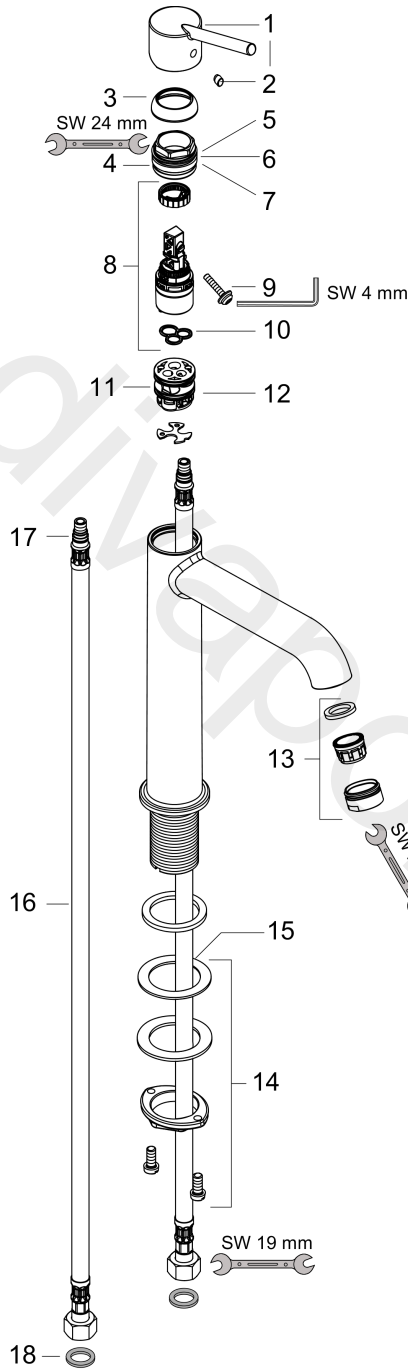

**Fina**  
**Single lever basin mixer L CoolStart without waste set**  
 Surfaces: Article Number: **15118000**

**Exploded Drawing**

Year of production: **01/15 - 01/16**

**Fina**  
**Single lever basin mixer L CoolStart without waste set**  
 Surfaces: Article Number: **15118000**

### Spare part list

Year of production: 01/15 - 01/16

Pos.	Description	Article Number	Price	PU
1	handle	92463000	-	1
2	screw cover	96338000	-	1
3	flange	98863000	-	1
4	nut	98864000	-	1
5	O-Ring 22x2	98185000	-	1
6	O-ring 28x1,5	98421000	-	1
7	O-ring 25x1,5	98146000	-	1
8	cartridge, assy	97685000	-	1
9	locking screw for handle	95140000	-	1
10	seal	98865000	-	1
11	adapter for cartridge	95975000	-	1
12	O-ring 23x2	98398000	-	1
13	aerator M24x1 (5 l/min)	13185000	-	1
14	fixing set (Ø 32)	13961000	-	1
15	lever collar	97548000	-	1
16	connection hose 600 mm M8x0,75 G3/8	96556000	-	1
17	O-ring 7x1,5	98422000	-	1
18	sealing set	95581000	-	1
a	fixation extension 35 mm	13898000	-	1
b	aerator M24x1 (3,5 l/min)	92508000	-	1
c	aerator M24x1 (4,5 l/min)	92877000	-	1
d	aerator swivelling M24x1 (5 l/min)	95928000	-	1