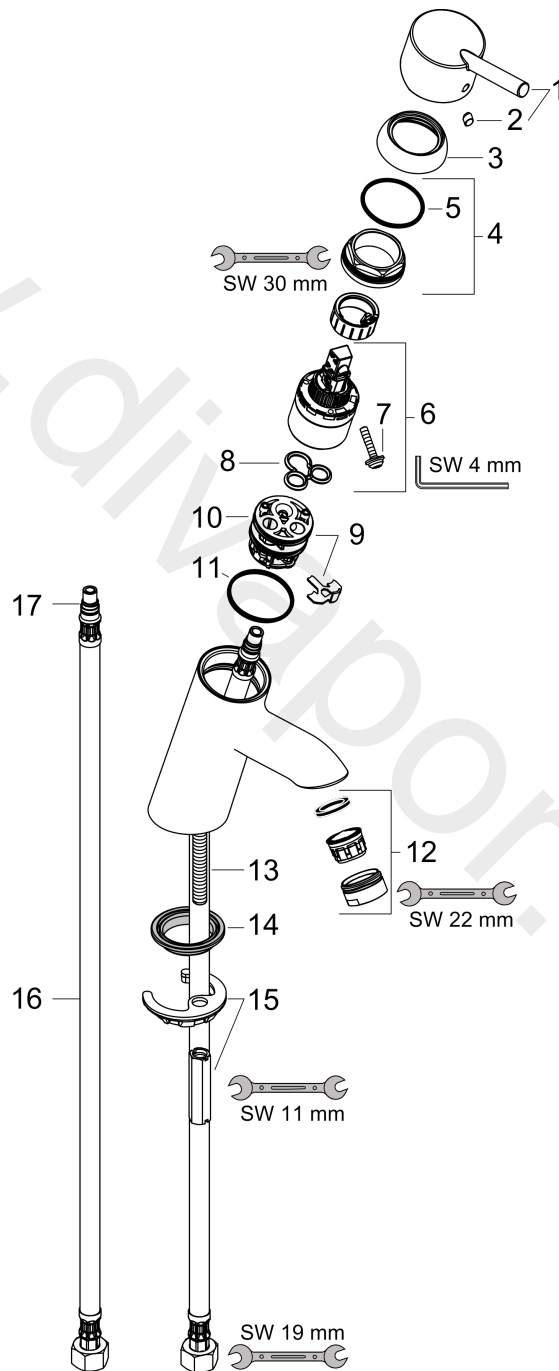

**Fina**  
**Fina M Single Lever Basin Mixer CoolStart**  
 Surfaces: Article Number: **15117000**

**Exploded Drawing**

Year of production: **01/15 - 12/18**

**Fina**  
**Fina M Single Lever Basin Mixer CoolStart**  
 Surfaces: Article Number: **15117000**

### Spare part list

Year of production: 01/15 - 12/18

Pos.	Description	Article Number	Price	PU
1	handle	98352000	-	1
2	screw cover	96338000	-	1
3	flange	97406000	-	1
4	nut	97209000	-	1
5	O-ring 33x2	98154000	-	1
6	cartridge, assy	92730000	-	1
7	locking screw for handle	95140000	-	1
8	seal	95008000	-	1
9	adapter for cartridge	98324000	-	1
10	O-Ring 30x2	98186000	-	1
11	O-ring 35x2	92604000	-	1
12	aerator M24x1 (5 l/min)	13185000	-	1
13	screw M8 x 68	97736000	-	1
14	seal Ø 42	98722000	-	1
15	fixing set	96016000	-	1
16	connection hose 450 mm M8x0,75 G3/8	97206000	-	1
17	O-ring 7x1,5	98422000	-	1
a	push-open waste set	50105000	-	1
b	aerator M24x1 (3,5 l/min)	92508000	-	1
c	aerator M24x1 (4,5 l/min)	92877000	-	1
d	aerator swivelling M24x1 (5 l/min)	95928000	-	1