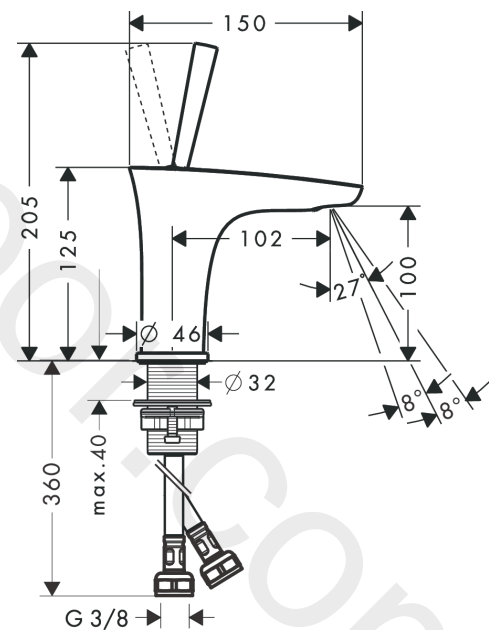

Scale drawing