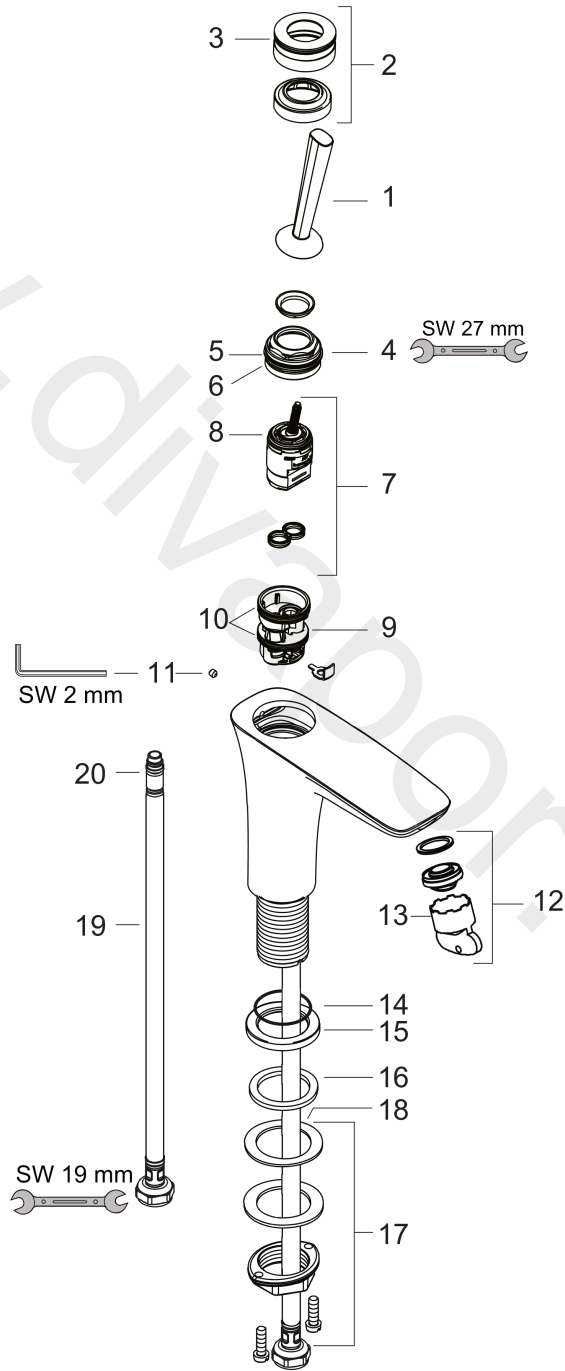

PuraVida

Single lever basin mixer 100 for hand wash basins with push-open waste set Finland

Finish: **Chrome** Article Number: **15115000**

Description

product features

- consists of: single lever basin mixer, waste set
- ComfortZone 100
- projection: 102 mm
- spout height: 100 mm
- handle variant: pin handle
- spray type: laminar spray
- swiveling spray former
- maximum flow rate at 3 bar: 5 l/min
- ceramic cartridge
- suitable for continuous flow water heaters
- push-open waste set G 1¼
- material waste set: metal
- connection type: G ¾ connections
- connection dimension: DN15

Single lever basin mixer 100 for hand wash basins with push-open waste set Finland

Finish: **Chrome** Article Number: **15115000**

Exploded Drawing

Year of production: >09/20

PuraVida**Single lever basin mixer 100 for hand wash basins with push-open waste set Finland**Finish: **Chrome** Article Number: **15115000****Spare part list**

Year of production: >09/20

Pos.	Description	Article Number	Price	PU
1	handle	95287000	£ 79,00	1
2	escutcheon Ø 37 mm	95288000	£ 51,00	1
3	O-ring 33x1,5	98164000	£ 3,30	1
4	nut	97157000	£ 20,50	1
5	O-ring 30x1,5	98433000	£ 3,30	1
6	O-Ring 30x2	98186000	£ 3,30	1
7	cartridge, assy	96339000	£ 79,00	1
8	O-ring 21,95x1,78	95169000	£ 3,30	1
9	adapter for cartridge	95289000	£ 25,00	1
10	O-ring 26x2	98147000	£ 3,30	1
11	hollow set screw M4x6	97767000	£ 3,30	1
12	aerator M24x1 (5 l/min)	95282000	£ 20,50	1
13	special tool	95290000	£ 9,00	1
14	O-Ring 32x2	98193000	£ 3,30	1
15	escutcheon Ø 46 mm	95268000	£ 25,00	1
16	flat seal	98749000	£ 6,10	1
17	fixing set (Ø 32)	13961000	£ 25,00	1
18	lever collar	97548000	£ 3,30	1
19	connection hose 450 mm M8x0,75 G3/8	97206000	£ 35,00	1
20	O-ring 7x1,5	98422000	£ 3,30	1
a	push-open waste set	50100000	£ 78,00	1
b	fixation extension 35 mm	13898000	£ 79,00	1