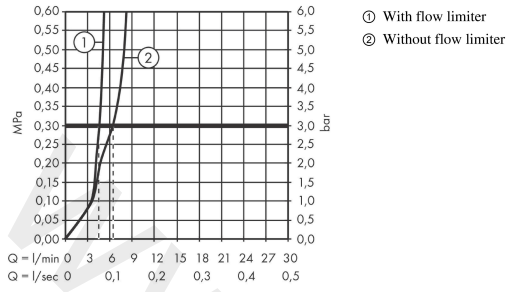

PuraVida

Single lever basin mixer 100 for hand wash basins with push-open waste set Finland

Finish: **Chrome** Article Number: **15115000**

Flowchart