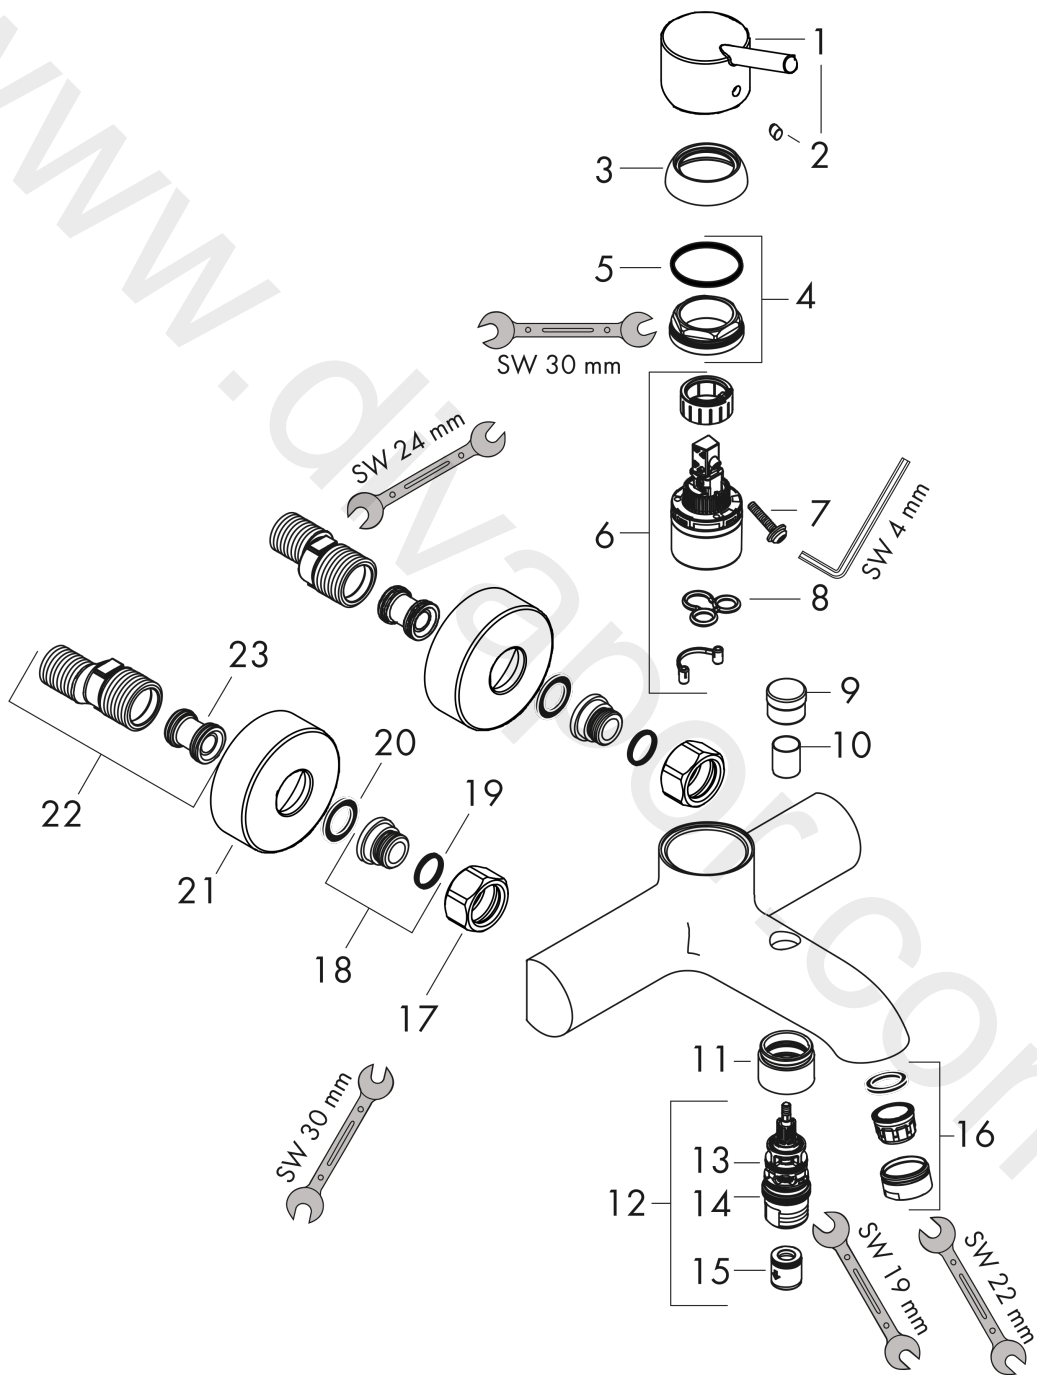

Fina
Fina Single Lever Bath Mixer
 Surfaces: Article Number: **15114000**

Exploded Drawing

Year of production: **01/14 - 01/19**

Fina
Fina Single Lever Bath Mixer
 Surfaces: Article Number: **15114000**

Spare part list

Year of production: 01/14 - 01/19

Pos.	Description	Article Number	Price	PU
1	handle	32096000	£ 51,00	1
2	screw cover	96338000	£ 3,30	1
3	flange	97406000	£ 20,50	1
4	nut	97209000	£ 16,10	1
5	O-Ring 32x2	98193000	£ 3,30	1
6	cartridge, assy	92730000	£ 35,00	1
7	locking screw for handle	95140000	£ 6,10	1
8	seal	95008000	£ 9,00	1
9	diverter knob	96466000	£ 16,10	1
10	sleeve	97738000	£ 6,10	1
11	sleeve	92856000	£ 16,10	1
12	selector assy	94077000	£ 43,00	1
13	O-ring 18x2	98181000	£ 6,10	1
14	O-ring 17x2	98199000	£ 3,30	1
15	set of non return valves DW 15	94074000	£ 16,10	1
16	aerator M24x1 (25 l/min)	13956000	£ 9,00	1
17	set of nuts	96157000	£ 35,00	1
18	connecting thread	97220000	£ 16,10	1
19	O-ring 15x2	98163000	£ 3,30	1
20	filter packing	96922000	£ 9,00	1
21	escutcheon Ø 68 mm	96467000	£ 20,50	1
22	set of S-unions (±12 mm)	94140000	£ 51,00	1
23	noise reduction	96429000	£ 6,10	1
a	set of S-unions (±32 mm)	98592000	£ 43,00	1