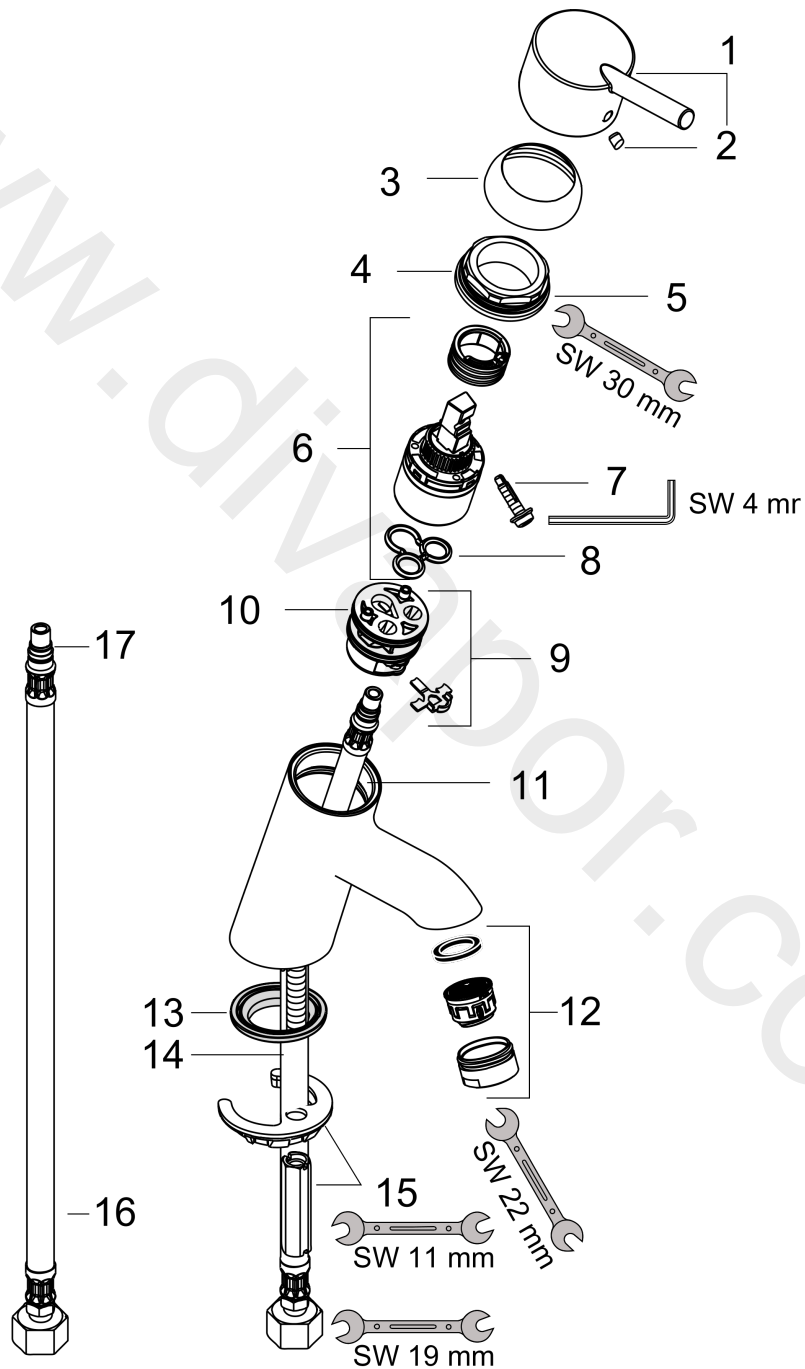

**Fina**  
**Fina M Single Lever Basin Mixer**  
 Surfaces: Article Number: **15111000**

**Exploded Drawing**

Year of production: 01/14 - 12/16

**Fina**  
**Fina M Single Lever Basin Mixer**  
 Surfaces: Article Number: **15111000**

### Spare part list

Year of production: 01/14 - 12/16

Pos.	Description	Article Number	Price	PU
1	handle	32096000	£ 51,00	1
2	screw cover	96338000	£ 3,30	1
3	flange	97406000	£ 20,50	1
4	nut	97209000	£ 16,10	1
5	O-ring 33x2	98154000	£ 3,30	1
6	cartridge, assy	92730000	£ 35,00	1
7	locking screw for handle	95140000	£ 6,10	1
8	seal	95008000	£ 9,00	1
9	adapter for cartridge	98750000	£ 13,30	1
10	O-Ring 30x2	98186000	£ 3,30	1
11	O-ring 35x2	92604000	£ 6,10	1
12	aerator M24x1 (5 l/min)	13185000	£ 22,30	1
13	seal Ø 42	98722000	£ 6,10	1
14	screw M8 x 68	97736000	£ 6,10	1
15	fixing set	96016000	£ 35,00	1
16	connection hose 450 mm M8x0,75 G3/8	97206000	£ 35,00	1
17	O-ring 7x1,5	98422000	£ 3,30	1
a	push-open waste set	50105000	£ 40,00	1
b	plug	98363000	£ 25,00	1
c	aerator M24x1 (3,5 l/min)	92508000	£ 20,50	1
d	aerator M24x1 (4,5 l/min)	92877000	£ 20,50	1
e	aerator swivelling M24x1 (5 l/min)	95928000	£ 35,00	1