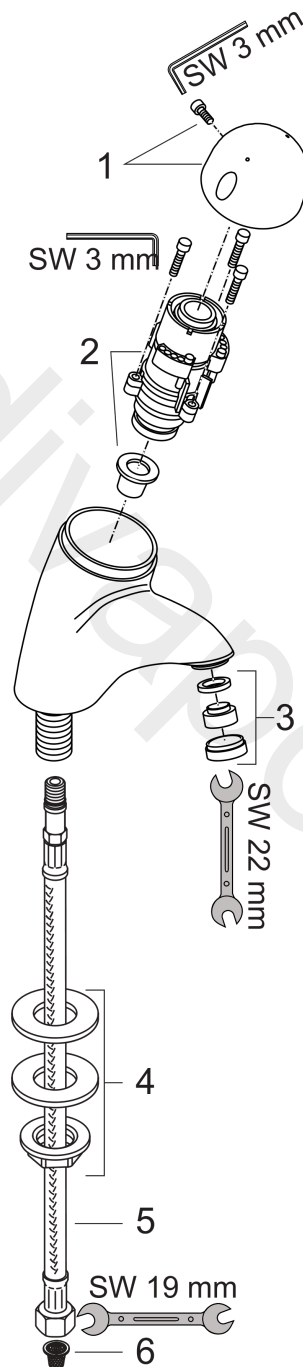

**Talis E
Basin Mixer**

Surfaces: Article Number: **15097000**

Exploded Drawing

Year of production: **08/03 - 09/08**

**Talis E
Basin Mixer**

Surfaces: Article Number: **15097000**

Spare part list

Year of production: **08/03 - 09/08**

| Pos. | Description | Article Number | Price | PU |
|-------------|-------------------------|-----------------------|--------------|-----------|
| 1 | handle | 96662000 | - | 1 |
| 2 | cartridge, assy | 96664000 | £ 137,00 | 1 |
| 3 | aerator M24x1 (6 l/min) | 96788000 | £ 20,50 | 1 |
| 4 | fixing set | 94702000 | £ 43,00 | 1 |
| 5 | connection hose | 96667000 | £ 16,10 | 1 |
| 6 | filter packing | 95291000 | £ 13,30 | 1 |