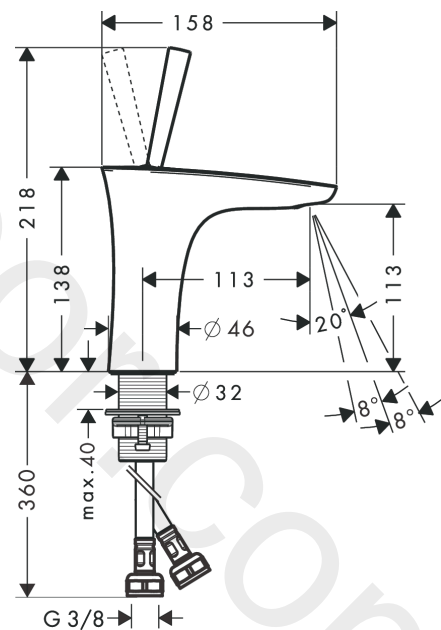

PuraVida
Single lever basin mixer 110 with push-open waste set Finland
 Finish: **Chrome** Article Number: **15086000**

Description

product features

- consists of: single lever basin mixer, waste set
- ComfortZone 110
- projection: 113 mm
- spout height: 113 mm
- handle variant: pin handle
- spray type: laminar spray
- swiveling spray former
- maximum flow rate at 3 bar: 5 l/min
- ceramic cartridge
- suitable for continuous flow water heaters
- push-open waste set G 1¼
- material waste set: metal
- connection type: G ¾ connections
- connection dimension: DN15

Technology

Product image

Scale drawing

PuraVida
Single lever basin mixer 110 with push-open waste set Finland
 Finish: **Chrome** Article Number: **15086000**

Flowchart

www.divapor.com

PuraVida
Single lever basin mixer 110 with push-open waste set Finland
 Finish: **Chrome** Article Number: **15086000**

Exploded Drawing

Year of production: >09/20

PuraVida**Single lever basin mixer 110 with push-open waste set Finland**Finish: **Chrome** Article Number: **15086000****Spare part list**

Year of production: >09/20

Pos.	Description	Article Number	Price	PU
1	handle	95287000	£ 79,00	1
2	escutcheon Ø 37 mm	95288000	£ 51,00	1
3	O-ring 33x1,5	98164000	£ 3,30	1
4	nut	97157000	£ 20,50	1
5	O-ring 30x1,5	98433000	£ 3,30	1
6	O-Ring 30x2	98186000	£ 3,30	1
7	cartridge, assy	96339000	£ 79,00	1
8	O-ring 21,95x1,78	95169000	£ 3,30	1
9	adapter for cartridge	95289000	£ 25,00	1
10	O-ring 26x2	98147000	£ 3,30	1
11	hollow set screw M4x6	97767000	£ 3,30	1
12	aerator M24x1 (5 l/min)	95282000	£ 20,50	1
13	special tool	95290000	£ 9,00	1
14	flat seal	98749000	£ 6,10	1
15	fixing set (Ø 32)	13961000	£ 25,00	1
16	lever collar	97548000	£ 3,30	1
17	connection hose 450 mm M8x0,75 G3/8	97206000	£ 35,00	1
18	O-ring 7x1,5	98422000	£ 3,30	1
a	push-open waste set	50100000	£ 78,00	1
b	fixation extension 35 mm	13898000	£ 79,00	1