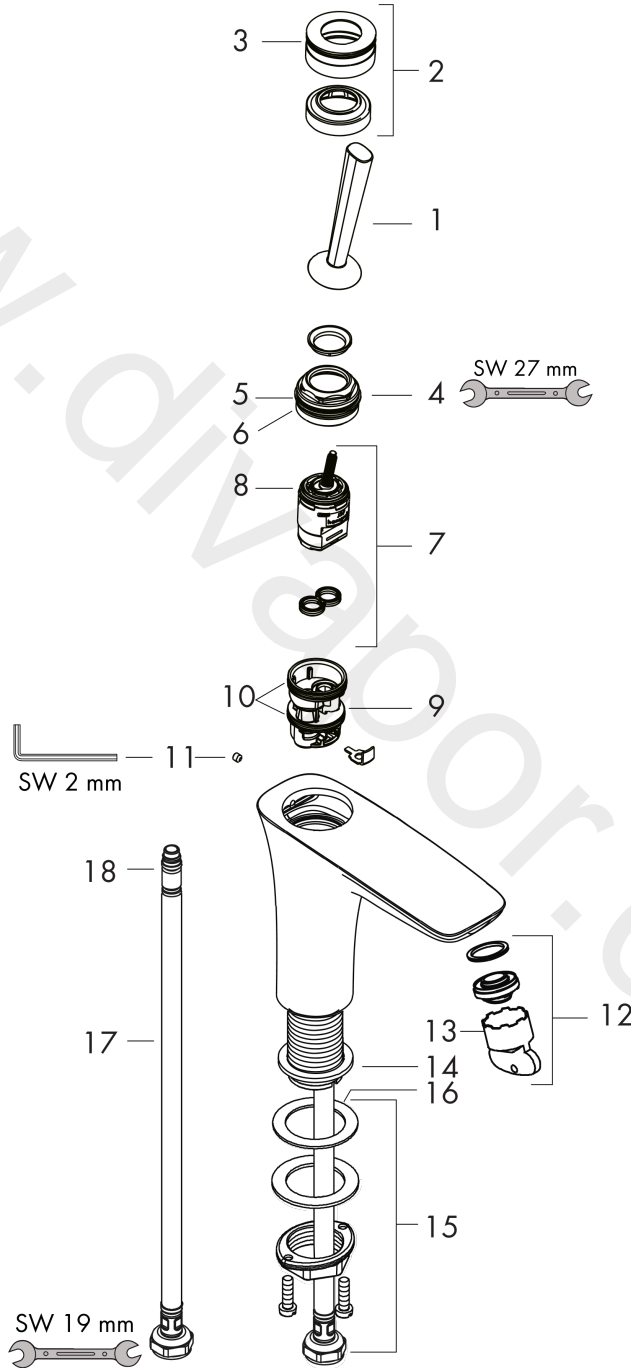

PuraVida
Single lever basin mixer 110 with push-open waste set Finland
 Finish: **Chrome** Article Number: **15086000**

Description

product features

- consists of: single lever basin mixer, waste set
- ComfortZone 110
- projection: 113 mm
- spout height: 113 mm
- handle variant: pin handle
- spray type: laminar spray
- swiveling spray former
- maximum flow rate at 3 bar: 5 l/min
- ceramic cartridge
- suitable for continuous flow water heaters
- push-open waste set G 1¼
- material waste set: metal
- connection type: G ¾ connections
- connection dimension: DN15

Technology

Product image

Scale drawing

PuraVida
Single lever basin mixer 110 with push-open waste set Finland
 Finish: **Chrome** Article Number: **15086000**

Flowchart

www.divapor.com

PuraVida
Single lever basin mixer 110 with push-open waste set Finland
 Finish: **Chrome** Article Number: **15086000**

Exploded Drawing

Year of production: >09/20

PuraVida**Single lever basin mixer 110 with push-open waste set Finland**Finish: **Chrome** Article Number: **15086000****Spare part list**

Year of production: >09/20

Pos.	Description	Article Number	Price	PU
1	handle	95287000	£ 79,00	1
2	escutcheon Ø 37 mm	95288000	£ 51,00	1
3	O-ring 33x1,5	98164000	£ 3,30	1
4	nut	97157000	£ 20,50	1
5	O-ring 30x1,5	98433000	£ 3,30	1
6	O-Ring 30x2	98186000	£ 3,30	1
7	cartridge, assy	96339000	£ 79,00	1
8	O-ring 21,95x1,78	95169000	£ 3,30	1
9	adapter for cartridge	95289000	£ 25,00	1
10	O-ring 26x2	98147000	£ 3,30	1
11	hollow set screw M4x6	97767000	£ 3,30	1
12	aerator M24x1 (5 l/min)	95282000	£ 20,50	1
13	special tool	95290000	£ 9,00	1
14	flat seal	98749000	£ 6,10	1
15	fixing set (Ø 32)	13961000	£ 25,00	1
16	lever collar	97548000	£ 3,30	1
17	connection hose 450 mm M8x0,75 G3/8	97206000	£ 35,00	1
18	O-ring 7x1,5	98422000	£ 3,30	1
a	push-open waste set	50100000	£ 78,00	1
b	fixation extension 35 mm	13898000	£ 79,00	1