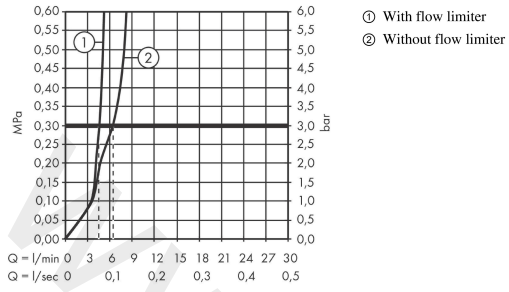

PuraVida
Single lever basin mixer 110 with push-open waste set Finland
Finish: **Chrome** Article Number: **15086000**

Flowchart

www.divapor.com