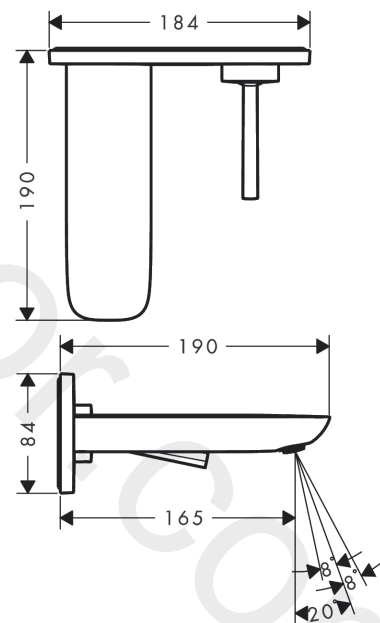

PuraVida

Single lever basin mixer for concealed installation wall-mounted with spout 16.5 cm

Finish: **Chrome** Article Number: **15084007**

Description

product features

- consists of: single lever basin mixer for concealed installation wall-mounted, waste set
- projection: 165 mm
- handle variant: pin handle
- spray type: laminar spray
- swiveling spray former
- maximum flow rate at 3 bar: 5 l/min
- ceramic cartridge
- suitable for continuous flow water heaters
- non-closing waste set
- material waste set: metal
- connection type: basic set
- connection dimension: DN15
- handle can be positioned on the right or left

Technology

Product image

Scale drawing

PuraVida

Single basin mixer for concealed installation wall-mounted with spout 16.5 cm

Finish: **Chrome** Article Number: **15084007**

Flowchart

PuraVida

Finish: **Chrome** Article Number: **15084007**

Spare part list

Year of production: >11/18

Pos.	Description	Article Number	Price	PU
1	flange	95776000	£ 51,00	1
2	handle	95287000	£ 79,00	1
3	escutcheon for handle	96912000	£ 51,00	1
4	O-ring 57x2,5	98394000	£ 6,10	1
5	nut	97601000	£ 20,50	1
6	nut	95777000	£ 79,00	1
7	O-ring 34x2	98383000	£ 6,10	1
8	cartridge, assy	96339000	£ 79,00	1
9	O-ring 21,95x1,78	95169000	£ 3,30	1
10	adapter for cartridge	95644000	£ 16,10	1
11	spout 165 mm	95774000	£ 445,00	1
12	aerator M24x1 (5 l/min)	95282000	£ 20,50	1
13	special tool	95290000	£ 9,00	1
14	O-ring 21x1,5	98219000	£ 3,30	1
15	escutcheon for spout	96913000	£ 51,00	1
16	connecting thread G½	95626000	£ 43,00	1
17	O-ring 13x2	98128000	£ 3,30	1
18	escutcheon	95778000	£ 64,00	1
19	fixing set	97971000	£ 43,00	1
20	extension set 25 mm for 13622180	31971000	£ 169,00	1
a	waste	50001000	£ 71,00	1
b	adapter for exchanged connections	93561000	£ 275,00	1
c	hollow set screw M5x6	94810000	£ 6,10	1