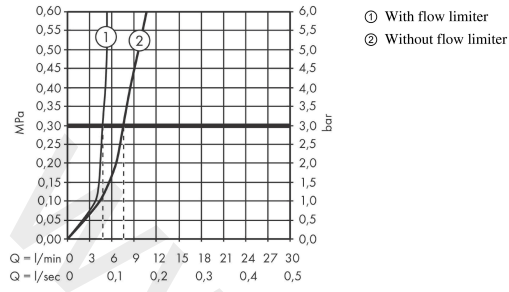

Technology

Product image

Scale drawing

PuraVida

Single basin mixer for concealed installation wall-mounted with spout 16.5 cm

Finish: **Chrome** Article Number: **15084007**

Flowchart

PuraVida