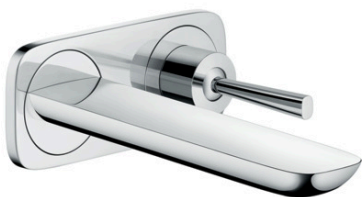

PuraVida

Single lever basin mixer for concealed installation wall-mounted with spout 16.5 cm

Finish: **Chrome** Article Number: **15084007**

Description

product features

- consists of: single lever basin mixer for concealed installation wall-mounted, waste set
- projection: 165 mm
- handle variant: pin handle
- spray type: laminar spray
- swiveling spray former
- maximum flow rate at 3 bar: 5 l/min
- ceramic cartridge
- suitable for continuous flow water heaters
- non-closing waste set
- material waste set: metal
- connection type: basic set
- connection dimension: DN15
- handle can be positioned on the right or left

Technology

Product image

Scale drawing

PuraVida

Single basin mixer for concealed installation wall-mounted with spout 16.5 cm

Finish: **Chrome** Article Number: **15084007**

Flowchart

PuraVida

Single lever basin mixer for concealed installation wall-mounted with spout 16.5 cm

Finish: **Chrome** Article Number: **15084007**

Exploded Drawing

Year of production: >11/18

PuraVida

Single lever basin mixer for concealed installation wall-mounted with spout 16.5 cm