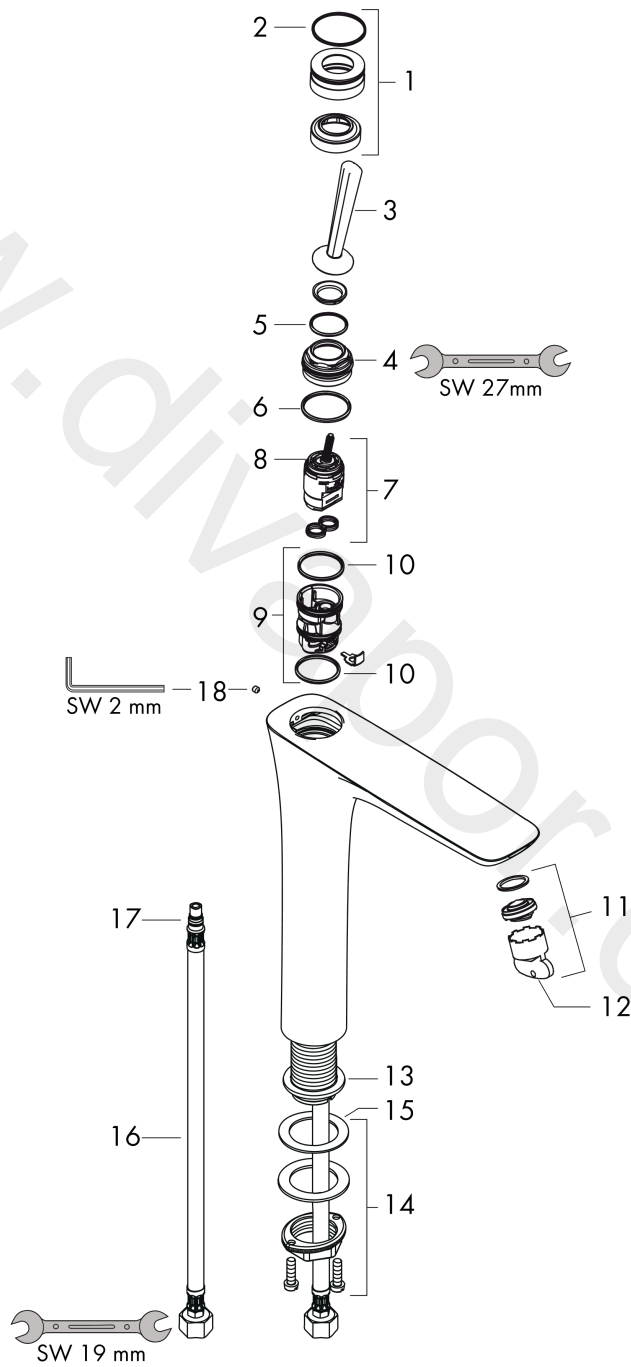

**PuraVida**  
**Single lever basin mixer 200 with push-open waste set**  
 Surfaces: Article Number: **15081000**

**Exploded Drawing**

Year of production: **05/11 - 06/22**

**PuraVida****Single lever basin mixer 200 with push-open waste set**Surfaces: Article Number: **15081000****Spare part list**Year of production: **05/11 - 06/22**

Pos.	Description	Article Number	Price	PU
1	escutcheon Ø 37 mm	95288000	£ 51,00	1
2	O-ring 33x1,5	98164000	£ 3,30	1
3	handle	95287000	£ 79,00	1
4	nut	97157000	£ 20,50	1
5	O-ring 30x1,5	98433000	£ 3,30	1
6	O-Ring 30x2	98186000	£ 3,30	1
7	cartridge, assy	96783000	£ 96,00	1
8	O-ring 21,95x1,78	95169000	£ 3,30	1
9	adapter for cartridge	95289000	£ 25,00	1
10	O-ring 26x2	98147000	£ 3,30	1
11	aerator M24x1 (5 l/min)	95282000	£ 20,50	1
12	special tool	95290000	£ 9,00	1
13	flat seal	98749000	£ 6,10	1
14	fixing set (Ø 32)	13961000	£ 25,00	1
15	lever collar	97548000	£ 3,30	1
16	connection hose 600 mm M8x0,75 G3/8	96556000	£ 25,00	1
17	O-ring 7x1,5	98422000	£ 3,30	1
18	hollow set screw M4x6	97767000	£ 3,30	1
a	push-open waste set	50100000	£ 78,00	1
b	fixation extension 35 mm	13898000	£ 79,00	1
c	service tool for disassembling the handle	92124000	£ 137,00	1
d	escutcheon (special)	92721000	£ 43,00	1