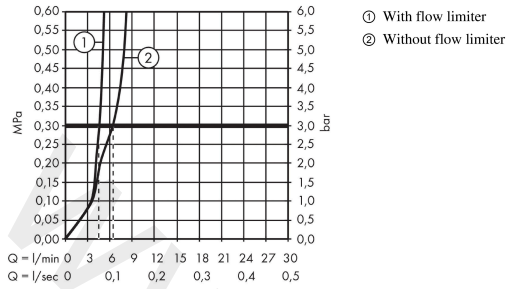

**PuraVida**  
**Single lever basin mixer 240 for wash bowls with waste set**  
 Finish: **Chrome** Article Number: **15080007**

**Flowchart**

www.divapor.com

**PuraVida**  
**Single lever basin mixer 240 for wash bowls with waste set**  
 Finish: **Chrome** Article Number: **15080007**

**Exploded Drawing**

Year of production: >10/20

**PuraVida****Single lever basin mixer 240 for wash bowls with waste set**Finish: **Chrome** Article Number: **15080007****Spare part list**

Year of production: &gt;10/20

Pos.	Description	Article Number	Price	PU
1	handle	95287000	£ 79,00	1
2	escutcheon Ø 37 mm	95288000	£ 51,00	1
3	O-ring 33x1,5	98164000	£ 3,30	1
4	nut	97157000	£ 20,50	1
5	O-ring 30x1,5	98433000	£ 3,30	1
6	O-Ring 30x2	98186000	£ 3,30	1
7	cartridge, assy	96339000	£ 79,00	1
8	O-ring 21,95x1,78	95169000	£ 3,30	1
9	adapter for cartridge	95289000	£ 25,00	1
10	O-ring 26x2	98147000	£ 3,30	1
11	hollow set screw M4x6	97767000	£ 3,30	1
12	aerator M24x1 (5 l/min)	95282000	£ 20,50	1
13	special tool	95290000	£ 9,00	1
14	flat seal	98749000	£ 6,10	1
15	fixing set (Ø 32)	13961000	£ 25,00	1
16	lever collar	97548000	£ 3,30	1
17	connection hose 900 mm M8x0,75 G½	97489000	£ 35,00	1
18	O-ring 7x1,5	98422000	£ 3,30	1
a	waste	50001000	£ 71,00	1
b	fixation extension 35 mm	13898000	£ 79,00	1