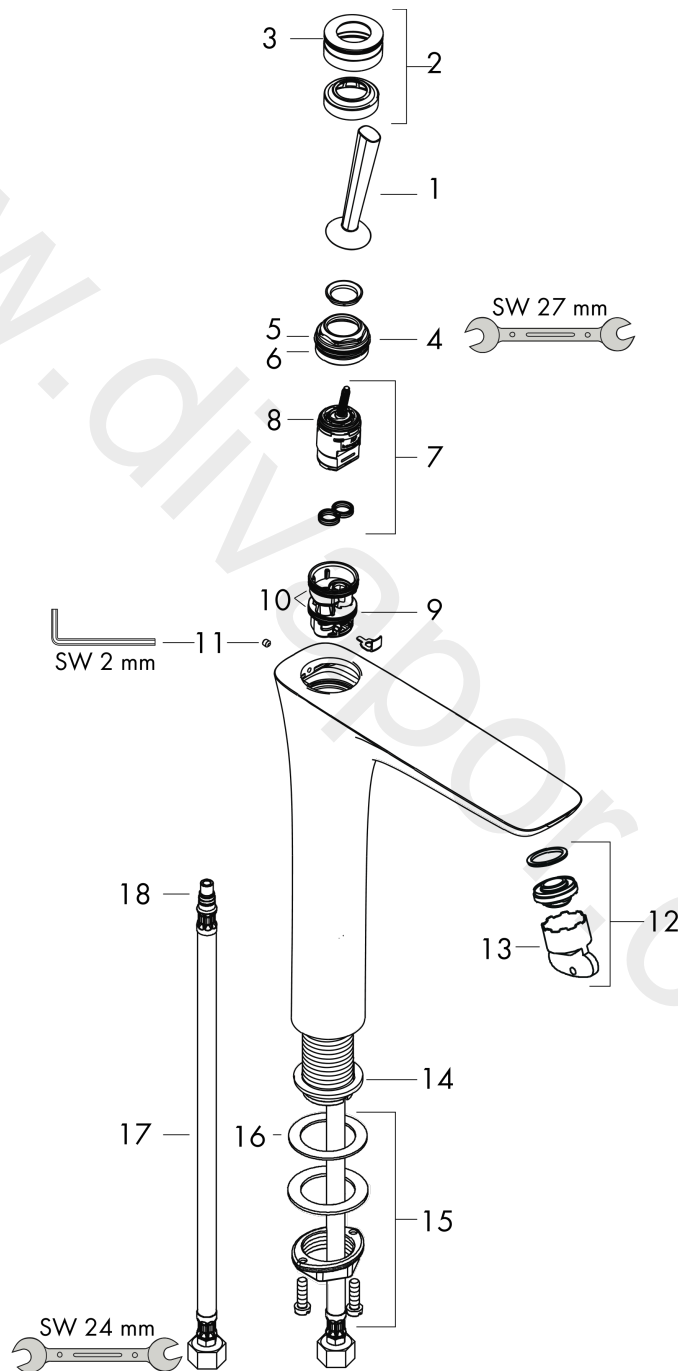

**PuraVida**  
**Single lever basin mixer 240 for wash bowls with waste set**  
 Finish: **Chrome** Article Number: **15080007**

**Flowchart**

www.divapor.com

**PuraVida**  
**Single lever basin mixer 240 for wash bowls with waste set**  
 Finish: **Chrome** Article Number: **15080007**

**Exploded Drawing**

Year of production: >10/20

**PuraVida****Single lever basin mixer 240 for wash bowls with waste set**Finish: **Chrome** Article Number: **15080007****Spare part list**

Year of production: &gt;10/20

Pos.	Description	Article Number	Price	PU
1	handle	95287000	£ 79,00	1
2	escutcheon Ø 37 mm	95288000	£ 51,00	1
3	O-ring 33x1,5	98164000	£ 3,30	1
4	nut	97157000	£ 20,50	1
5	O-ring 30x1,5	98433000	£ 3,30	1
6	O-Ring 30x2	98186000	£ 3,30	1
7	cartridge, assy	96339000	£ 79,00	1
8	O-ring 21,95x1,78	95169000	£ 3,30	1
9	adapter for cartridge	95289000	£ 25,00	1
10	O-ring 26x2	98147000	£ 3,30	1
11	hollow set screw M4x6	97767000	£ 3,30	1
12	aerator M24x1 (5 l/min)	95282000	£ 20,50	1
13	special tool	95290000	£ 9,00	1
14	flat seal	98749000	£ 6,10	1
15	fixing set (Ø 32)	13961000	£ 25,00	1
16	lever collar	97548000	£ 3,30	1
17	connection hose 900 mm M8x0,75 G½	97489000	£ 35,00	1
18	O-ring 7x1,5	98422000	£ 3,30	1
a	waste	50001000	£ 71,00	1
b	fixation extension 35 mm	13898000	£ 79,00	1