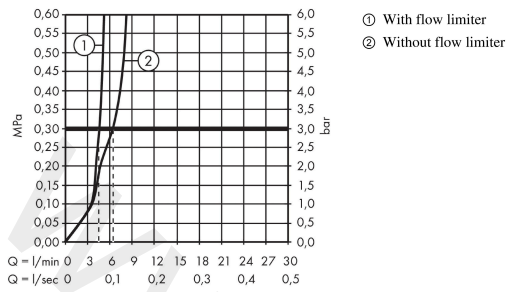

PuraVida

Single lever basin mixer 100 for hand wash basins with push-open waste set

Finish: **White/Chrome** Article Number: **15075407**

Flowchart