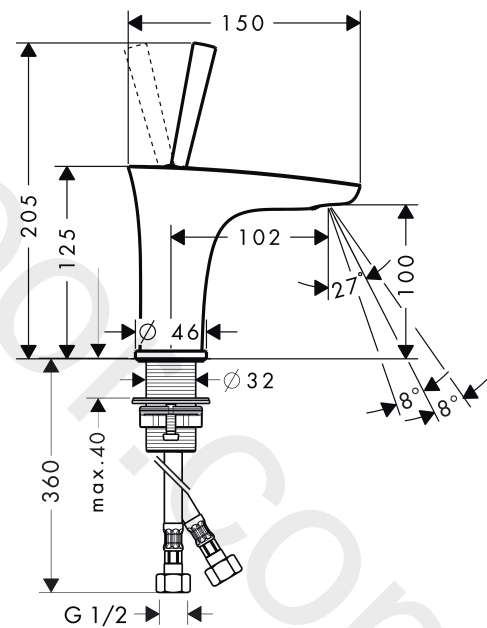

##### product features

- consists of: single lever basin mixer, waste set
- ComfortZone 100
- projection: 102 mm
- spout height: 100 mm
- handle variant: pin handle
- spray type: laminar spray
- swiveling spray former
- maximum flow rate at 3 bar: 5 l/min
- ceramic cartridge
- suitable for continuous flow water heaters
- push-open waste set G 1¼
- material waste set: metal
- connection type: G ¾ connections
- connection dimension: DN15

#### Scale drawing

**PuraVida**

**Single lever basin mixer 100 for hand wash basins with push-open waste set**

Finish: **White/Chrome** Article Number: **15075407**

**Flowchart**

**PuraVida****Single lever basin mixer 100 for hand wash basins with push-open waste set**Finish: **White/Chrome** Article Number: **15075407****Spare part list**

Year of production: &gt;11/18

Pos.	Description	Article Number	Price	PU
1	handle	95287000	£ 79,00	1
2	escutcheon Ø 37 mm	95288000	£ 51,00	1
3	O-ring 33x1,5	98164000	£ 3,30	1
4	nut	97157000	£ 20,50	1
5	O-ring 30x1,5	98433000	£ 3,30	1
6	O-Ring 30x2	98186000	£ 3,30	1
7	cartridge, assy	96339000	£ 79,00	1
8	O-ring 21,95x1,78	95169000	£ 3,30	1
9	adapter for cartridge	95289000	£ 25,00	1
10	O-ring 26x2	98147000	£ 3,30	1
11	hollow set screw M4x6	97767000	£ 3,30	1
12	aerator M24x1 (5 l/min)	95282000	£ 20,50	1
13	special tool	95290000	£ 9,00	1
14	O-Ring 32x2	98193000	£ 3,30	1
15	escutcheon Ø 46 mm	95268000	£ 25,00	1
16	flat seal	98749000	£ 6,10	1
17	fixing set (Ø 32)	13961000	£ 25,00	1
18	lever collar	97548000	£ 3,30	1
19	connection hose 450 mm M8x0,75 G½	97443000	£ 20,50	1
20	O-ring 6,6x1,6	93019000	£ 3,30	1
a	push-open waste set	50100000	£ 78,00	1
b	fixation extension 35 mm	13898000	£ 79,00	1
c	service tool for disassembling the handle	92124000	£ 137,00	1