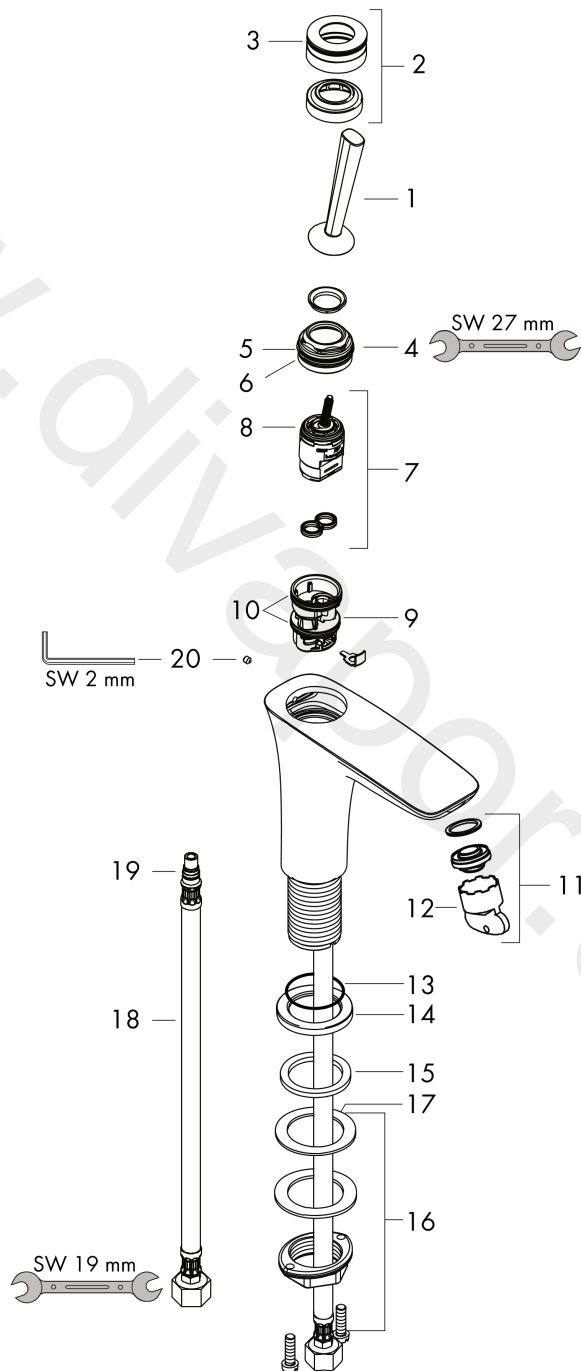

**PuraVida**

**Single lever basin mixer 100 for handrinse basins with push-open waste set**

Surfaces: Article Number: **15075400**

**Exploded Drawing**

Year of production: **09/10 - 06/22**

### Single lever basin mixer 100 for handrinse basins with push-open waste set

Surfaces: Article Number: **15075400**

#### Spare part list

Year of production: **09/10 - 06/22**

Pos.	Description	Article Number	Price	PU
1	handle	95287000	£ 79,00	1
2	escutcheon Ø 37 mm	95288000	£ 51,00	1
3	O-ring 33x1,5	98164000	£ 3,30	1
4	nut	97157000	£ 20,50	1
5	O-ring 30x1,5	98433000	£ 3,30	1
6	O-Ring 30x2	98186000	£ 3,30	1
7	cartridge, assy	96783000	£ 96,00	1
8	O-ring 21,95x1,78	95169000	£ 3,30	1
9	adapter for cartridge	95289000	£ 25,00	1
10	O-ring 26x2	98147000	£ 3,30	1
11	aerator M24x1 (5 l/min)	95282000	£ 20,50	1
12	special tool	95290000	£ 9,00	1
13	O-Ring 32x2	98193000	£ 3,30	1
14	escutcheon Ø 46 mm	95268000	£ 25,00	1
15	flat seal	98749000	£ 6,10	1
16	fixing set (Ø 32)	13961000	£ 25,00	1
17	lever collar	97548000	£ 3,30	1
18	connection hose 450 mm M8x0,75 G3/8	97206000	£ 35,00	1
19	O-ring 7x1,5	98422000	£ 3,30	1
20	hollow set screw M4x6	97767000	£ 3,30	1
a	push-open waste set	50100000	£ 78,00	1
b	fixation extension 35 mm	13898000	£ 79,00	1
c	service tool for disassembling the handle	92124000	£ 137,00	1
d	escutcheon (special)	92721000	£ 43,00	1
e	filter packing	95291000	£ 13,30	1