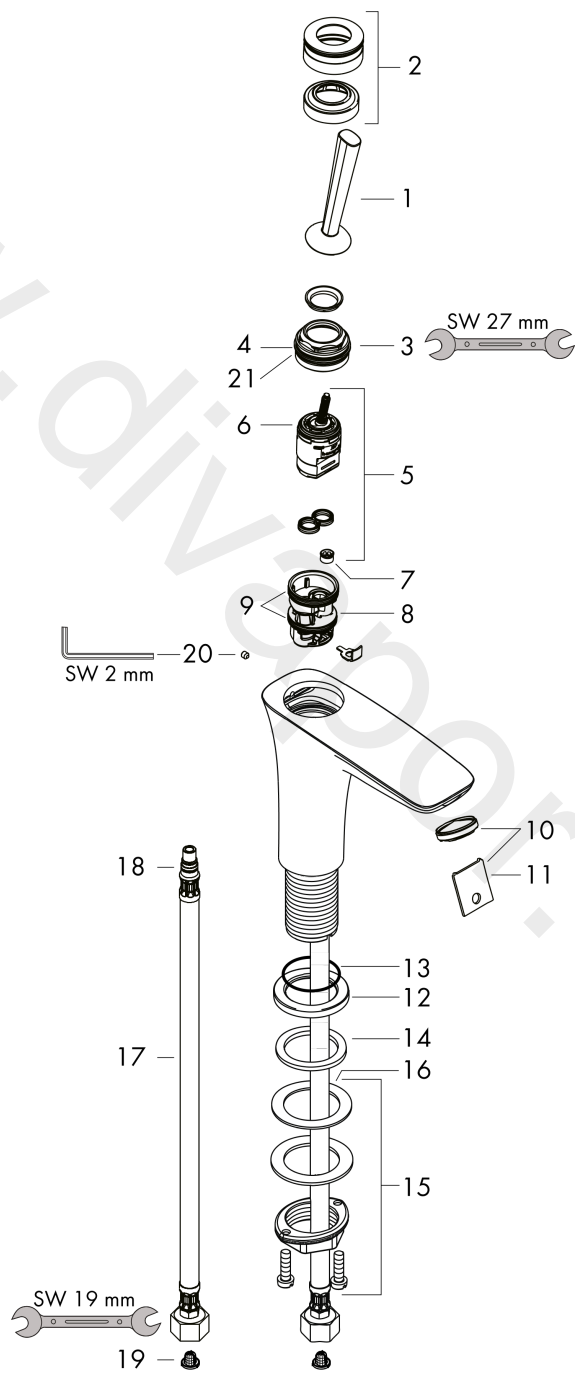

PuraVida

Single lever basin mixer 100 for handrinse basins with push-open waste set

Surfaces: Article Number: **15075400**

Exploded Drawing

Year of production: **06/10 - 08/10**

PuraVida**Single lever basin mixer 100 for handrinse basins with push-open waste set**Surfaces: Article Number: **15075400****Spare part list**Year of production: **06/10 - 08/10**

| Pos. | Description | Article Number | Price | PU |
|------|---|----------------|----------|----|
| 1 | handle | 95287000 | £ 79,00 | 1 |
| 2 | escutcheon Ø 37 mm | 95288000 | £ 51,00 | 1 |
| 3 | nut | 97157000 | £ 20,50 | 1 |
| 4 | O-ring 30x1,5 | 98433000 | £ 3,30 | 1 |
| 5 | cartridge, assy | 96783000 | £ 96,00 | 1 |
| 6 | O-ring 21,95x1,78 | 95169000 | £ 3,30 | 1 |
| 7 | flow limiter (5 l/min) | 95311000 | £ 6,10 | 1 |
| 8 | adapter for cartridge | 95289000 | £ 25,00 | 1 |
| 9 | O-ring 26x2 | 98147000 | £ 3,30 | 1 |
| 10 | aerator M24x1 (5 l/min) | 95282000 | £ 20,50 | 1 |
| 11 | service tool | 95661000 | £ 6,10 | 1 |
| 12 | escutcheon Ø 46 mm | 95268000 | £ 25,00 | 1 |
| 13 | O-Ring 32x2 | 98193000 | £ 3,30 | 1 |
| 14 | flat seal | 98749000 | £ 6,10 | 1 |
| 15 | fixing set (Ø 32) | 13961000 | £ 25,00 | 1 |
| 16 | lever collar | 97548000 | £ 3,30 | 1 |
| 17 | connection hose 450 mm M8x0,75 G3/8 | 95141000 | £ 35,00 | 1 |
| 18 | O-ring 7x1,5 | 98422000 | £ 3,30 | 1 |
| 19 | filter packing | 95291000 | £ 13,30 | 1 |
| 20 | hollow set screw M4x6 | 97767000 | £ 3,30 | 1 |
| 21 | O-Ring 30x2 | 98186000 | £ 3,30 | 1 |
| a | push-open waste set | 50100000 | £ 78,00 | 1 |
| b | fixation extension 35 mm | 13898000 | £ 79,00 | 1 |
| c | service tool for disassembling the handle | 92124000 | £ 137,00 | 1 |