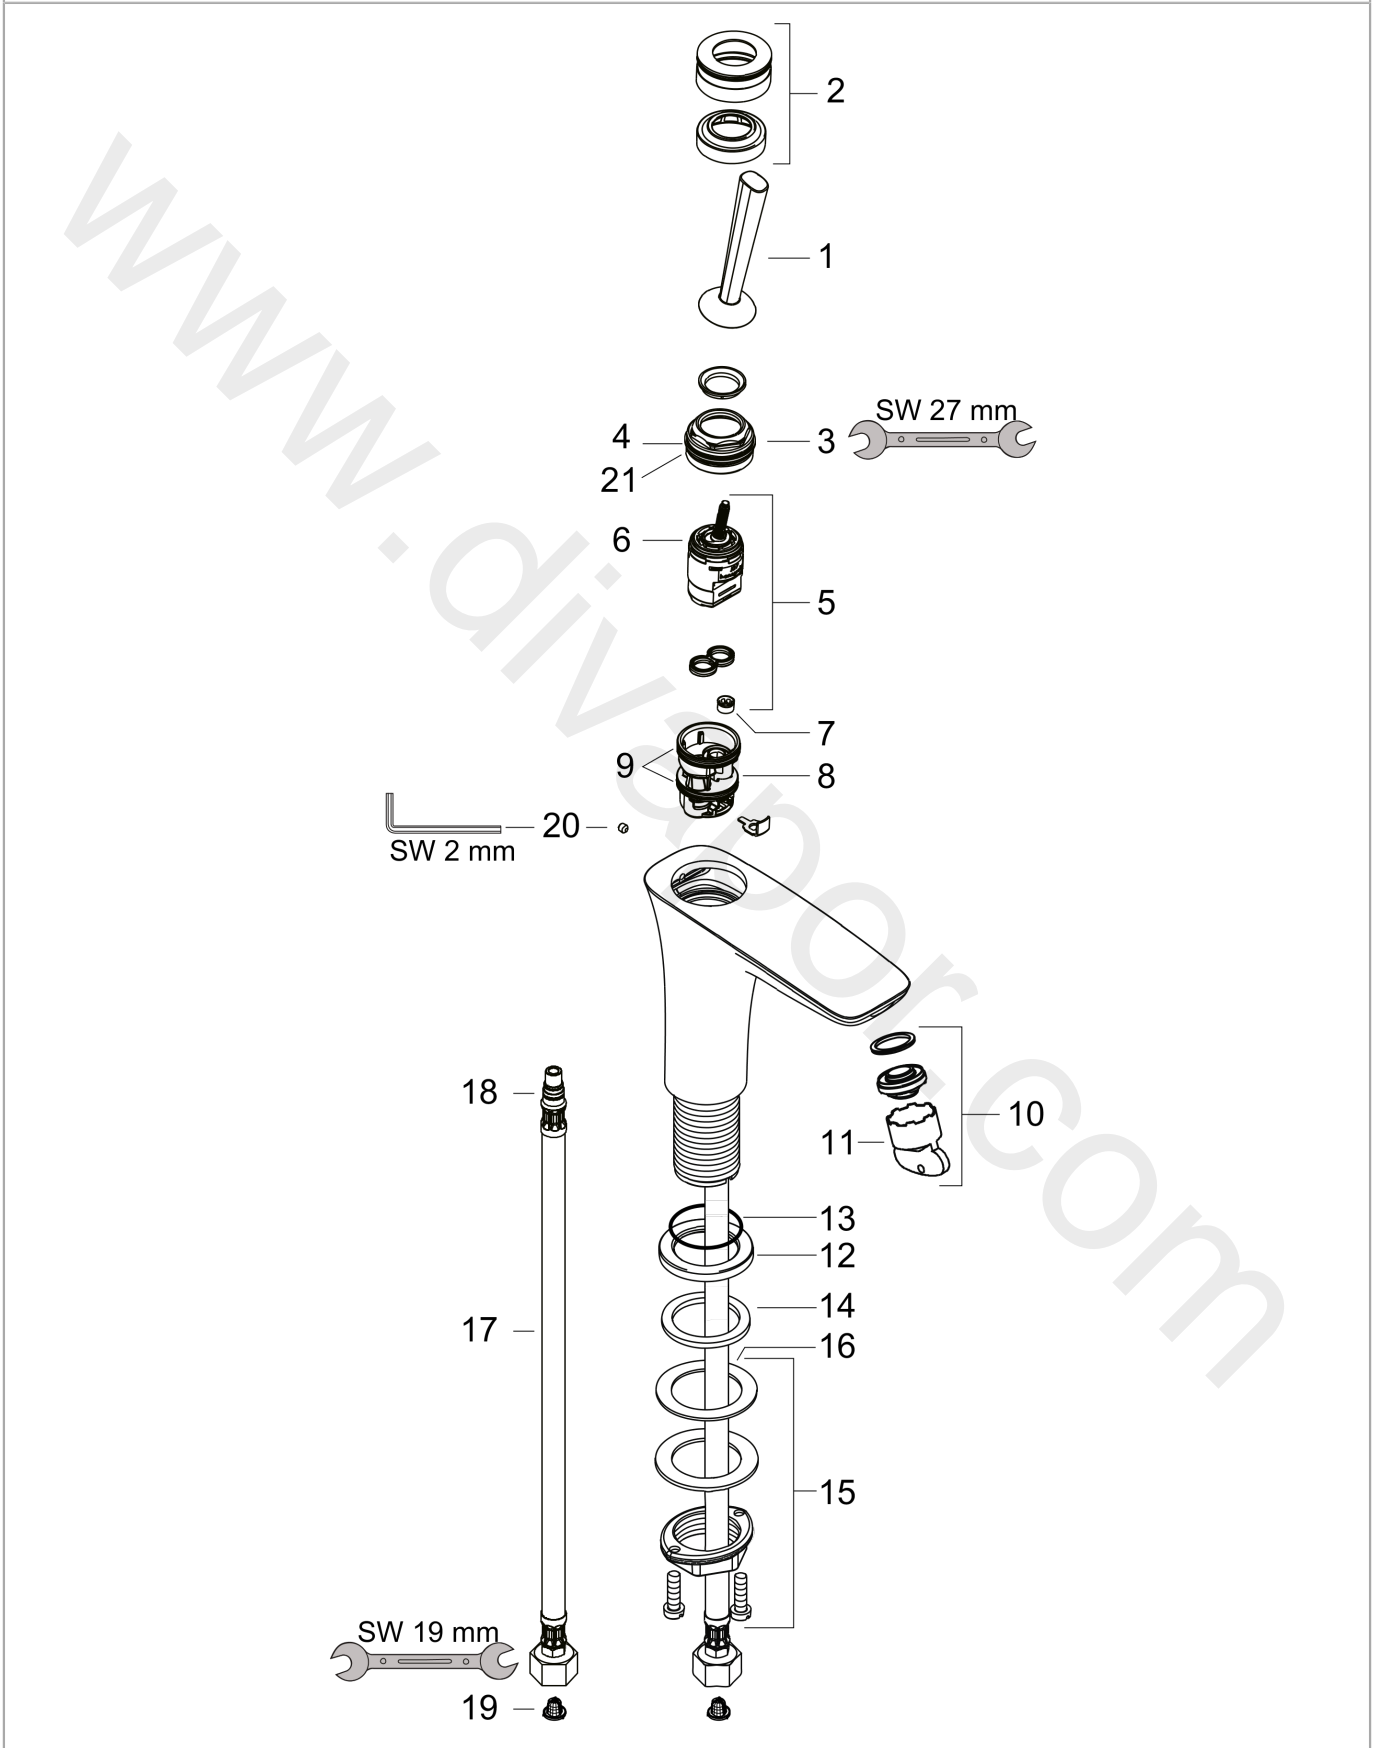

PuraVida

Single lever basin mixer 100 for handrinse basins with push-open waste set

Surfaces: Article Number: **15075400**

Exploded Drawing

Year of production: **01/10 - 05/10**

PuraVida**Single lever basin mixer 100 for handrinse basins with push-open waste set**Surfaces: Article Number: **15075400****Spare part list**Year of production: **01/10 - 05/10**

Pos.	Description	Article Number	Price	PU
1	handle	95287000	£ 79,00	1
2	escutcheon Ø 37 mm	95288000	£ 51,00	1
3	nut	97157000	£ 20,50	1
4	O-ring 30x1,5	98433000	£ 3,30	1
5	cartridge, assy	96783000	£ 96,00	1
6	O-ring 21,95x1,78	95169000	£ 3,30	1
7	flow limiter (5 l/min)	95311000	£ 6,10	1
8	adapter for cartridge	95289000	£ 25,00	1
9	O-ring 26x2	98147000	£ 3,30	1
10	aerator M24x1 (5 l/min)	95282000	£ 20,50	1
11	special tool	95290000	£ 9,00	1
12	escutcheon Ø 46 mm	95268000	£ 25,00	1
13	O-Ring 32x2	98193000	£ 3,30	1
14	flat seal	98749000	£ 6,10	1
15	fixing set (Ø 32)	13961000	£ 25,00	1
16	lever collar	97548000	£ 3,30	1
17	connection hose 450 mm M8x0,75 G3/8	95141000	£ 35,00	1
18	O-ring 7x1,5	98422000	£ 3,30	1
19	filter packing	95291000	£ 13,30	1
20	hollow set screw M4x6	97767000	£ 3,30	1
21	O-Ring 30x2	98186000	£ 3,30	1
a	push-open waste set	50100000	£ 78,00	1
b	fixation extension 35 mm	13898000	£ 79,00	1
c	service tool for disassembling the handle	92124000	£ 137,00	1