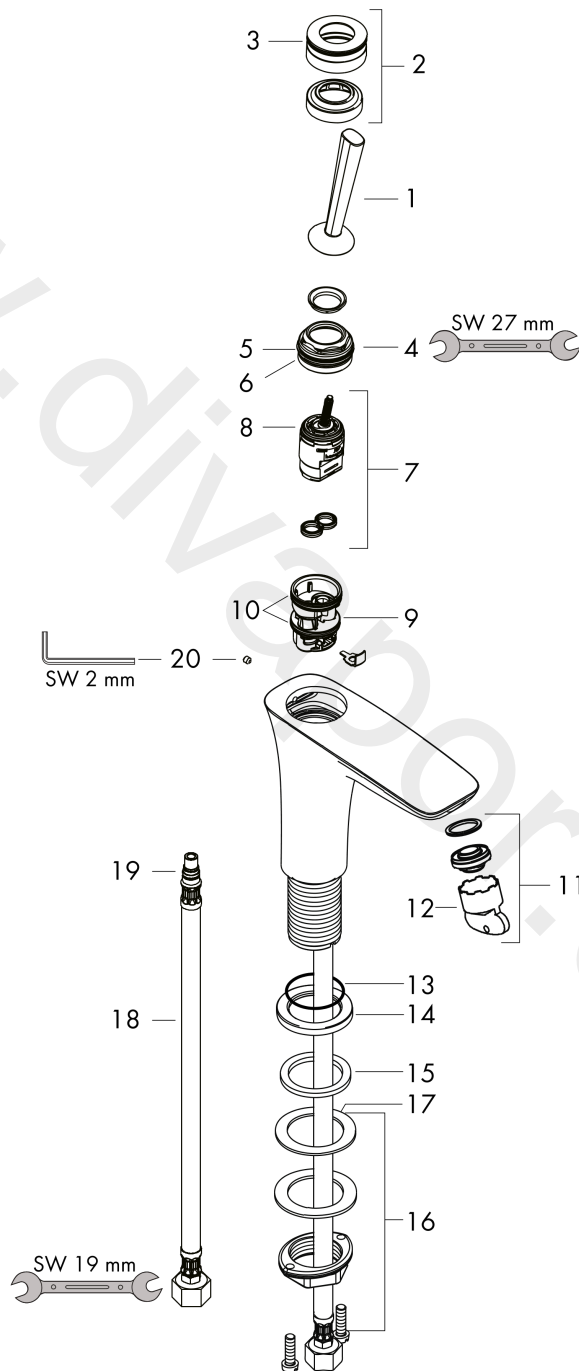

**PuraVida**

**Single lever basin mixer 100 for handrinse basins with push-open waste set**

Surfaces: Article Number: **15075000**

**Exploded Drawing**

Year of production: **09/10 - 06/22**

### Single lever basin mixer 100 for handrinse basins with push-open waste set

Surfaces: Article Number: **15075000**

#### Spare part list

Year of production: **09/10 - 06/22**

Pos.	Description	Article Number	Price	PU
1	handle	95287000	£ 79,00	1
2	escutcheon Ø 37 mm	95288000	£ 51,00	1
3	O-ring 33x1,5	98164000	£ 3,30	1
4	nut	97157000	£ 20,50	1
5	O-ring 30x1,5	98433000	£ 3,30	1
6	O-Ring 30x2	98186000	£ 3,30	1
7	cartridge, assy	96783000	£ 96,00	1
8	O-ring 21,95x1,78	95169000	£ 3,30	1
9	adapter for cartridge	95289000	£ 25,00	1
10	O-ring 26x2	98147000	£ 3,30	1
11	aerator M24x1 (5 l/min)	95282000	£ 20,50	1
12	special tool	95290000	£ 9,00	1
13	O-Ring 32x2	98193000	£ 3,30	1
14	escutcheon Ø 46 mm	95268000	£ 25,00	1
15	flat seal	98749000	£ 6,10	1
16	fixing set (Ø 32)	13961000	£ 25,00	1
17	lever collar	97548000	£ 3,30	1
18	connection hose 450 mm M8x0,75 G3/8	97206000	£ 35,00	1
19	O-ring 7x1,5	98422000	£ 3,30	1
20	hollow set screw M4x6	97767000	£ 3,30	1
a	push-open waste set	50100000	£ 78,00	1
b	fixation extension 35 mm	13898000	£ 79,00	1
c	service tool for disassembling the handle	92124000	£ 137,00	1
d	escutcheon (special)	92721000	£ 43,00	1
e	filter packing	95291000	£ 13,30	1