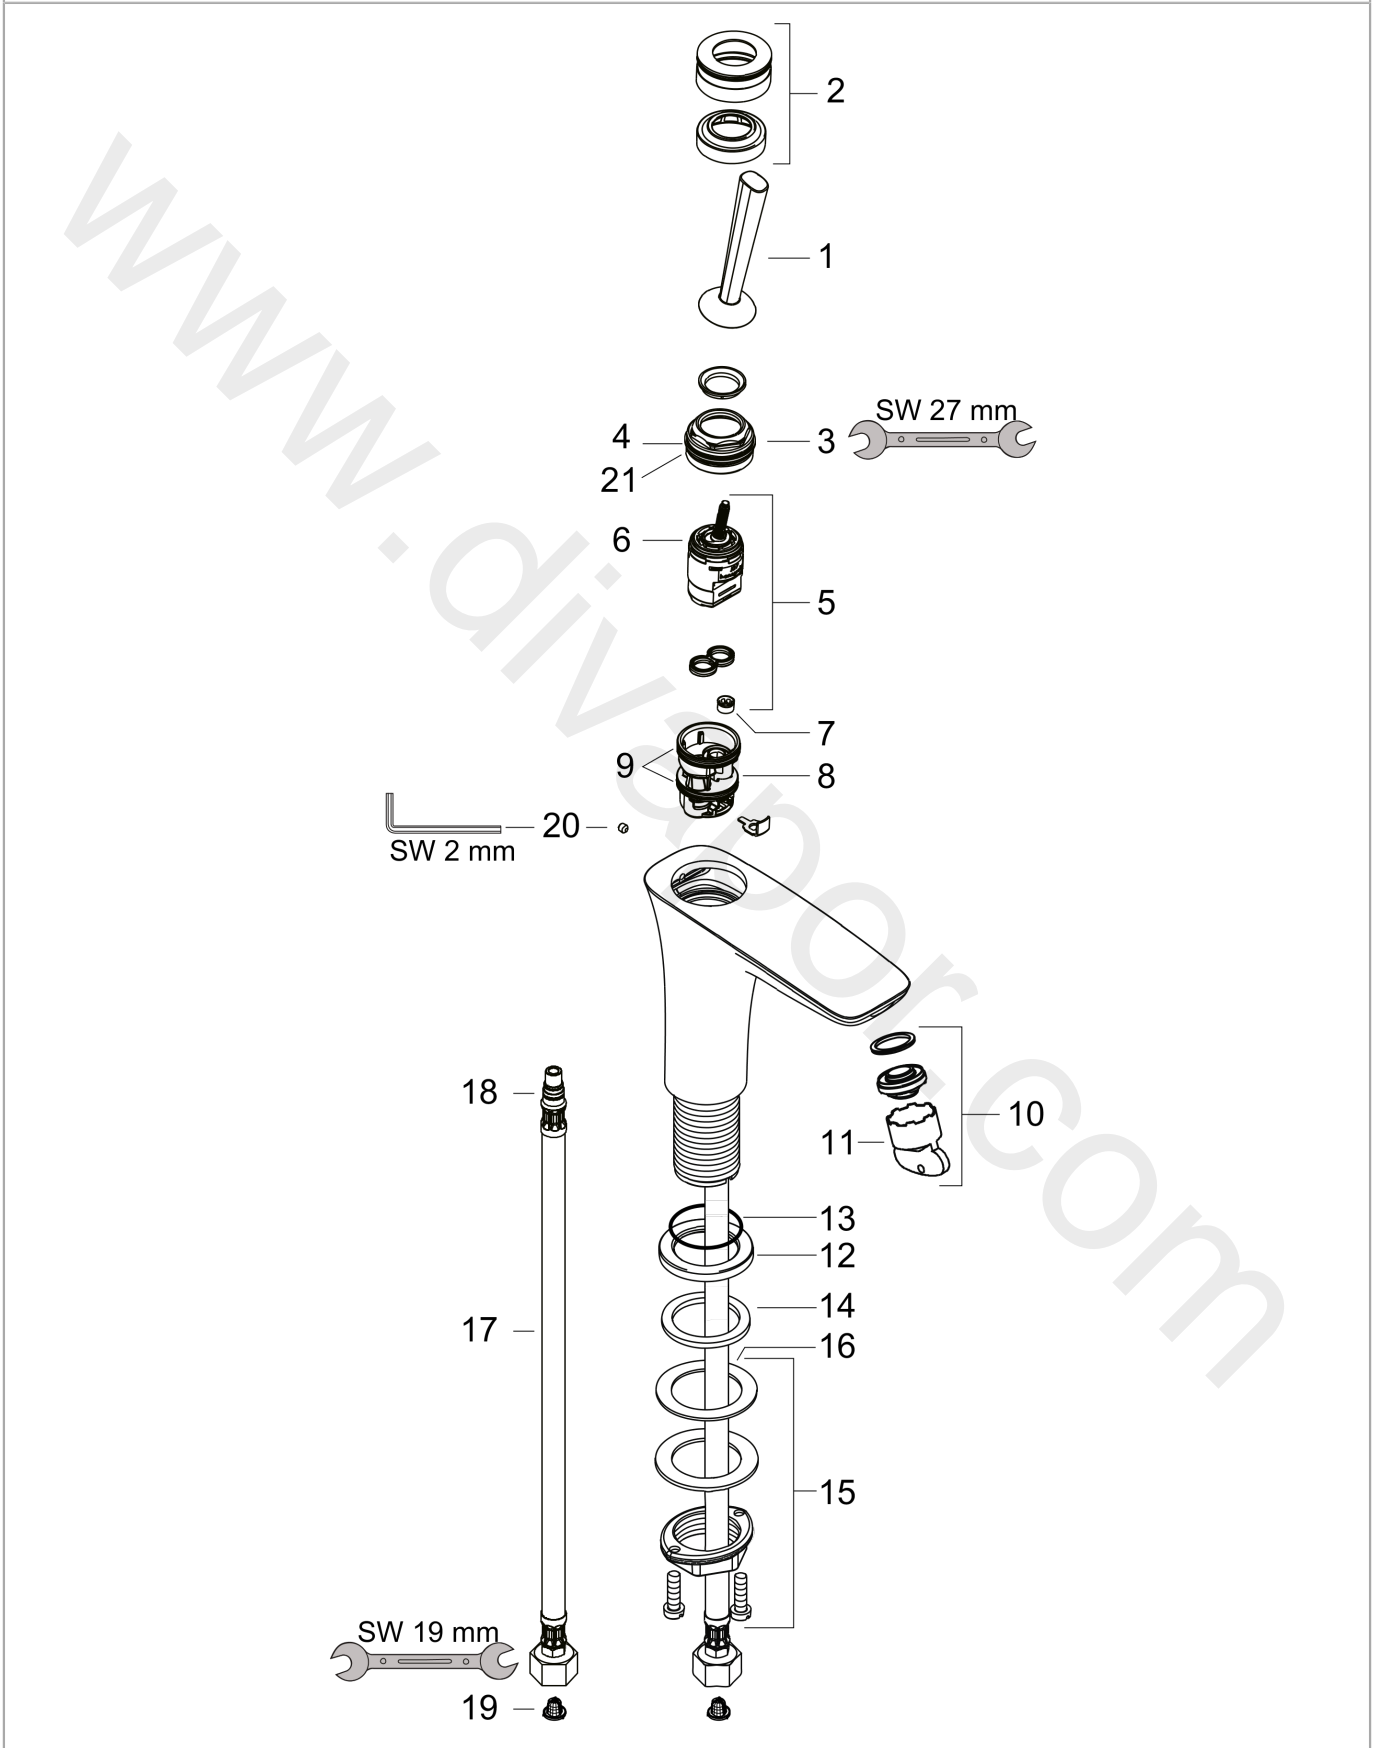

PuraVida

Single lever basin mixer 100 for handrinse basins with push-open waste set

Surfaces: Article Number: **15075000**

Exploded Drawing

Year of production: **07/09 - 05/10**

PuraVida

Single lever basin mixer 100 for handrinse basins with push-open waste set

Surfaces: Article Number: **15075000**

Spare part list

Year of production: **07/09 - 05/10**

Pos.	Description	Article Number	Price	PU
1	handle	95287000	£ 79,00	1
2	escutcheon Ø 37 mm	95288000	£ 51,00	1
3	nut	97157000	£ 20,50	1
4	O-ring 30x1,5	98433000	£ 3,30	1
5	cartridge, assy	96783000	£ 96,00	1
6	O-ring 21,95x1,78	95169000	£ 3,30	1
7	flow limiter (5 l/min)	95311000	£ 6,10	1
8	adapter for cartridge	95289000	£ 25,00	1
9	O-ring 26x2	98147000	£ 3,30	1
10	aerator M24x1 (5 l/min)	95282000	£ 20,50	1
11	special tool	95290000	£ 9,00	1
12	escutcheon Ø 46 mm	95268000	£ 25,00	1
13	O-Ring 32x2	98193000	£ 3,30	1
14	flat seal	98749000	£ 6,10	1
15	fixing set (Ø 32)	13961000	£ 25,00	1
16	lever collar	97548000	£ 3,30	1
17	connection hose 450 mm M8x0,75 G3/8	95141000	£ 35,00	1
18	O-ring 7x1,5	98422000	£ 3,30	1
19	filter packing	95291000	£ 13,30	1
20	hollow set screw M4x6	97767000	£ 3,30	1
a	push-open waste set	50100000	£ 78,00	1
b	fixation extension 35 mm	13898000	£ 79,00	1
c	service tool for disassembling the handle	92124000	£ 137,00	1