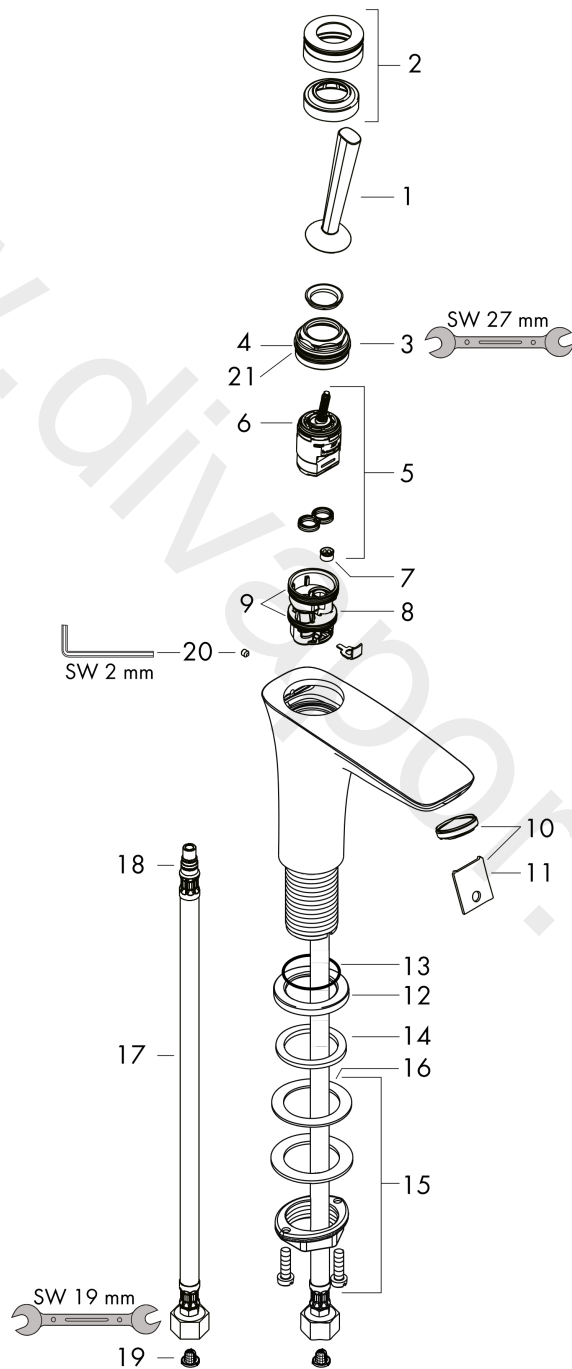

PuraVida

Single lever basin mixer 100 for handrinse basins with push-open waste set

Surfaces: Article Number: **15075000**

Exploded Drawing

Year of production: **06/10 - 08/10**

PuraVida**Single lever basin mixer 100 for handrinse basins with push-open waste set**Surfaces: Article Number: **15075000****Spare part list**Year of production: **06/10 - 08/10**

Pos.	Description	Article Number	Price	PU
1	handle	95287000	£ 79,00	1
2	escutcheon Ø 37 mm	95288000	£ 51,00	1
3	nut	97157000	£ 20,50	1
4	O-ring 30x1,5	98433000	£ 3,30	1
5	cartridge, assy	96783000	£ 96,00	1
6	O-ring 21,95x1,78	95169000	£ 3,30	1
7	flow limiter (5 l/min)	95311000	£ 6,10	1
8	adapter for cartridge	95289000	£ 25,00	1
9	O-ring 26x2	98147000	£ 3,30	1
10	aerator M24x1 (5 l/min)	95282000	£ 20,50	1
11	service tool	95661000	£ 6,10	1
12	escutcheon Ø 46 mm	95268000	£ 25,00	1
13	O-Ring 32x2	98193000	£ 3,30	1
14	flat seal	98749000	£ 6,10	1
15	fixing set (Ø 32)	13961000	£ 25,00	1
16	lever collar	97548000	£ 3,30	1
17	connection hose 450 mm M8x0,75 G3/8	95141000	£ 35,00	1
18	O-ring 7x1,5	98422000	£ 3,30	1
19	filter packing	95291000	£ 13,30	1
20	hollow set screw M4x6	97767000	£ 3,30	1
a	push-open waste set	50100000	£ 78,00	1
b	fixation extension 35 mm	13898000	£ 79,00	1
c	service tool for disassembling the handle	92124000	£ 137,00	1