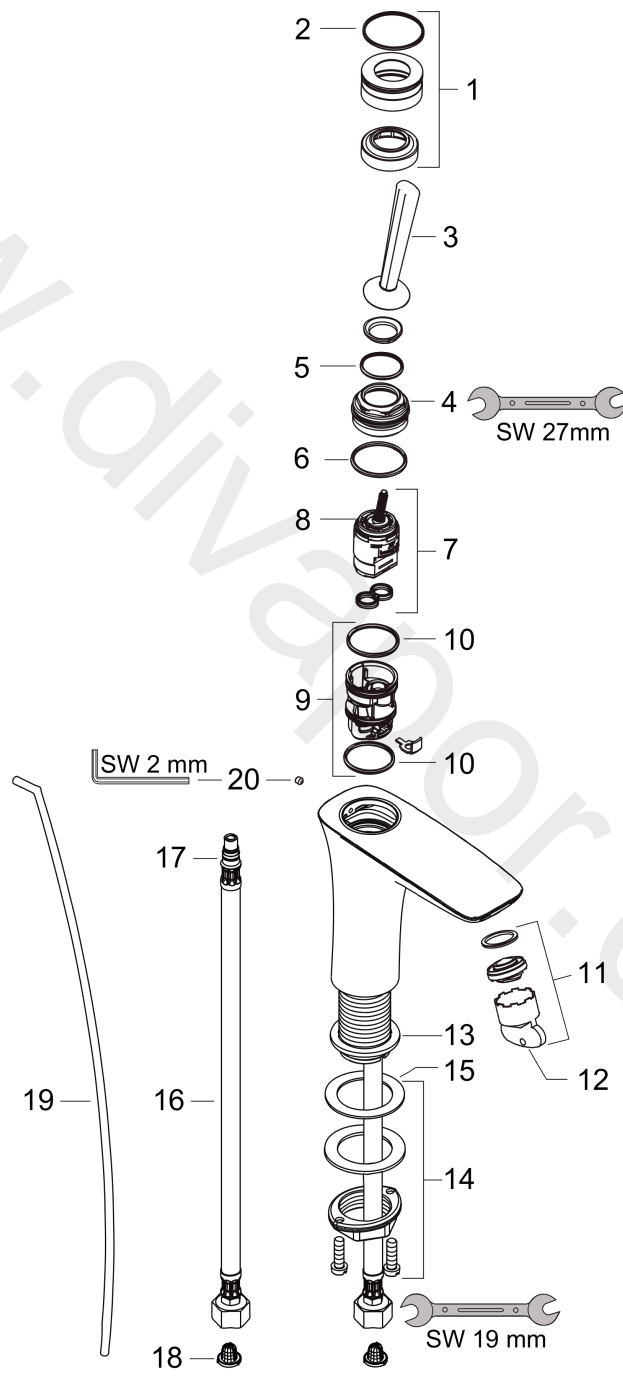

PuraVida
Single lever basin mixer 110 with pop-up waste set
 Surfaces: Article Number: **15074400**

Exploded Drawing

Year of production: **06/10 - 06/22**

PuraVida**Single lever basin mixer 110 with pop-up waste set**Surfaces: Article Number: **15074400****Spare part list**Year of production: **06/10 - 06/22**

Pos.	Description	Article Number	Price	PU
1	escutcheon Ø 37 mm	95288000	£ 51,00	1
2	O-ring 33x1,5	98164000	£ 3,30	1
3	handle	95287000	£ 79,00	1
4	nut	97157000	£ 20,50	1
5	O-ring 30x1,5	98433000	£ 3,30	1
6	O-Ring 30x2	98186000	£ 3,30	1
7	cartridge, assy	96783000	£ 96,00	1
8	O-ring 21,95x1,78	95169000	£ 3,30	1
9	adapter for cartridge	95289000	£ 25,00	1
10	O-ring 26x2	98147000	£ 3,30	1
11	aerator M24x1 (5 l/min)	95282000	£ 20,50	1
12	special tool	95290000	£ 9,00	1
13	flat seal	98749000	£ 6,10	1
14	fixing set (Ø 32)	13961000	£ 25,00	1
15	lever collar	97548000	£ 3,30	1
16	connection hose 450 mm M8x0,75 G3/8	97206000	£ 35,00	1
17	O-ring 7x1,5	98422000	£ 3,30	1
18	filter packing	95291000	£ 13,30	1
19	pull rod	96657000	£ 13,30	1
20	hollow set screw M4x6	97767000	£ 3,30	1
a	pop up waste	94139000	£ 96,00	1
b	fixation extension 35 mm	13898000	£ 79,00	1
c	service tool for disassembling the handle	92124000	£ 137,00	1
d	service tool	95661000	£ 6,10	1
e	escutcheon (special)	92721000	£ 43,00	1