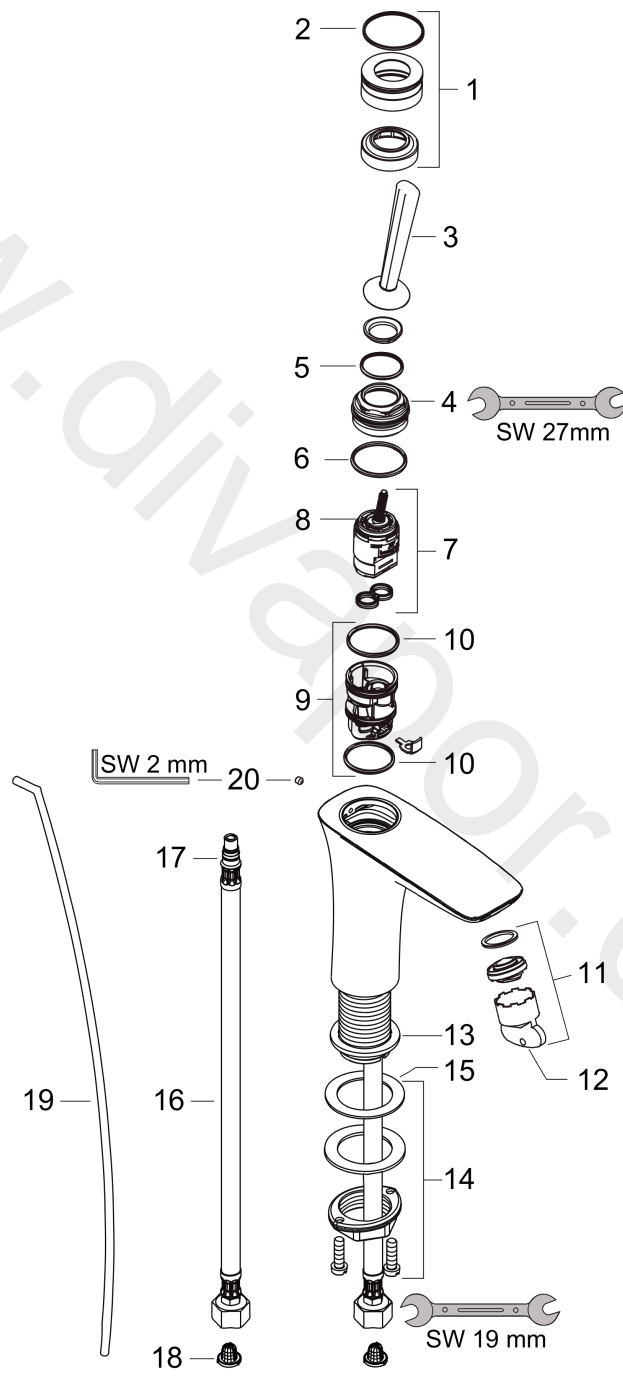

**PuraVida**  
**Single lever basin mixer 110 with pop-up waste set**  
 Surfaces: Article Number: **15074000**

**Exploded Drawing**

Year of production: **04/10 - 06/22**

**PuraVida****Single lever basin mixer 110 with pop-up waste set**Surfaces: Article Number: **15074000****Spare part list**Year of production: **04/10 - 06/22**

<b>Pos.</b>	<b>Description</b>	<b>Article Number</b>	<b>Price</b>	<b>PU</b>
1	escutcheon Ø 37 mm	95288000	£ 51,00	1
2	O-ring 33x1,5	98164000	£ 3,30	1
3	handle	95287000	£ 79,00	1
4	nut	97157000	£ 20,50	1
5	O-ring 30x1,5	98433000	£ 3,30	1
6	O-Ring 30x2	98186000	£ 3,30	1
7	cartridge, assy	96783000	£ 96,00	1
8	O-ring 21,95x1,78	95169000	£ 3,30	1
9	adapter for cartridge	95289000	£ 25,00	1
10	O-ring 26x2	98147000	£ 3,30	1
11	aerator M24x1 (5 l/min)	95282000	£ 20,50	1
12	special tool	95290000	£ 9,00	1
13	flat seal	98749000	£ 6,10	1
14	fixing set (Ø 32)	13961000	£ 25,00	1
15	lever collar	97548000	£ 3,30	1
16	connection hose 450 mm M8x0,75 G3/8	97206000	£ 35,00	1
17	O-ring 7x1,5	98422000	£ 3,30	1
18	filter packing	95291000	£ 13,30	1
19	pull rod	96657000	£ 13,30	1
20	hollow set screw M4x6	97767000	£ 3,30	1
a	pop up waste	94139000	£ 96,00	1
b	fixation extension 35 mm	13898000	£ 79,00	1
c	service tool for disassembling the handle	92124000	£ 137,00	1
d	flow limiter (5 l/min)	95311000	£ 6,10	1
e	escutcheon (special)	92721000	£ 43,00	1