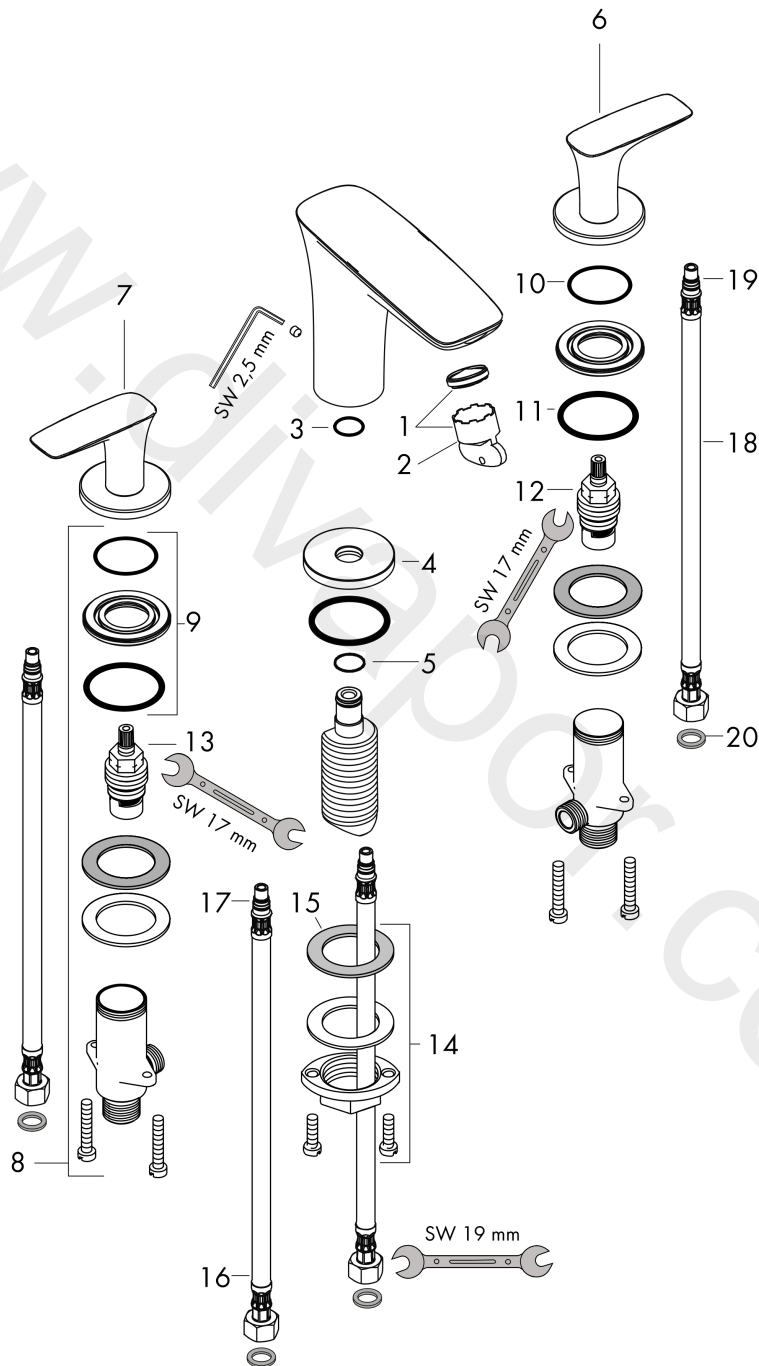

PuraVida
3-hole basin mixer 100 with push-open waste set
 Surfaces: Article Number: **15073400**

Exploded Drawing

Year of production: **10/10 - 01/11**

PuraVida

3-hole basin mixer 100 with push-open waste set

Surfaces: Article Number: **15073400**

Spare part list

Year of production: **10/10 - 01/11**

Pos.	Description	Article Number	Price	PU
1	aerator M24x1 (5 l/min)	95282000	£ 20,50	1
2	special tool	95290000	£ 9,00	1
3	O-ring 18x2,5	98139000	£ 3,30	1
4	escutcheon for spout	97505000	£ 64,00	1
5	O-ring 11x2	98127000	£ 3,30	1
6	handle for cold water	95271400	£ 224,00	1
7	handle for hot water	95270400	£ 224,00	1
8	stop valve cpl.	97357000	£ 137,00	1
9	nut	92854000	£ 20,50	1
10	O-Ring 32x2,5	96364000	£ 25,00	1
11	O-ring 40x3	92634000	£ 3,30	1
12	shut off unit left closing	94008000	£ 43,00	1
13	shut off unit right closing	94009000	£ 43,00	1
14	fixing set (Ø 32)	13961000	£ 25,00	1
15	lever collar	97548000	£ 3,30	1
16	connection hose 450 mm M8x0,75 G3/8	97206000	£ 35,00	1
17	O-ring 7x1,5	98422000	£ 3,30	1
18	connection hose 450 mm M10x1 G3/8	96507000	£ 43,00	1
19	O-ring 8x1,75	97827000	£ 3,30	1
20	sealing set	95581000	£ 6,10	1
a	fixation extension 35 mm	13898000	£ 79,00	1