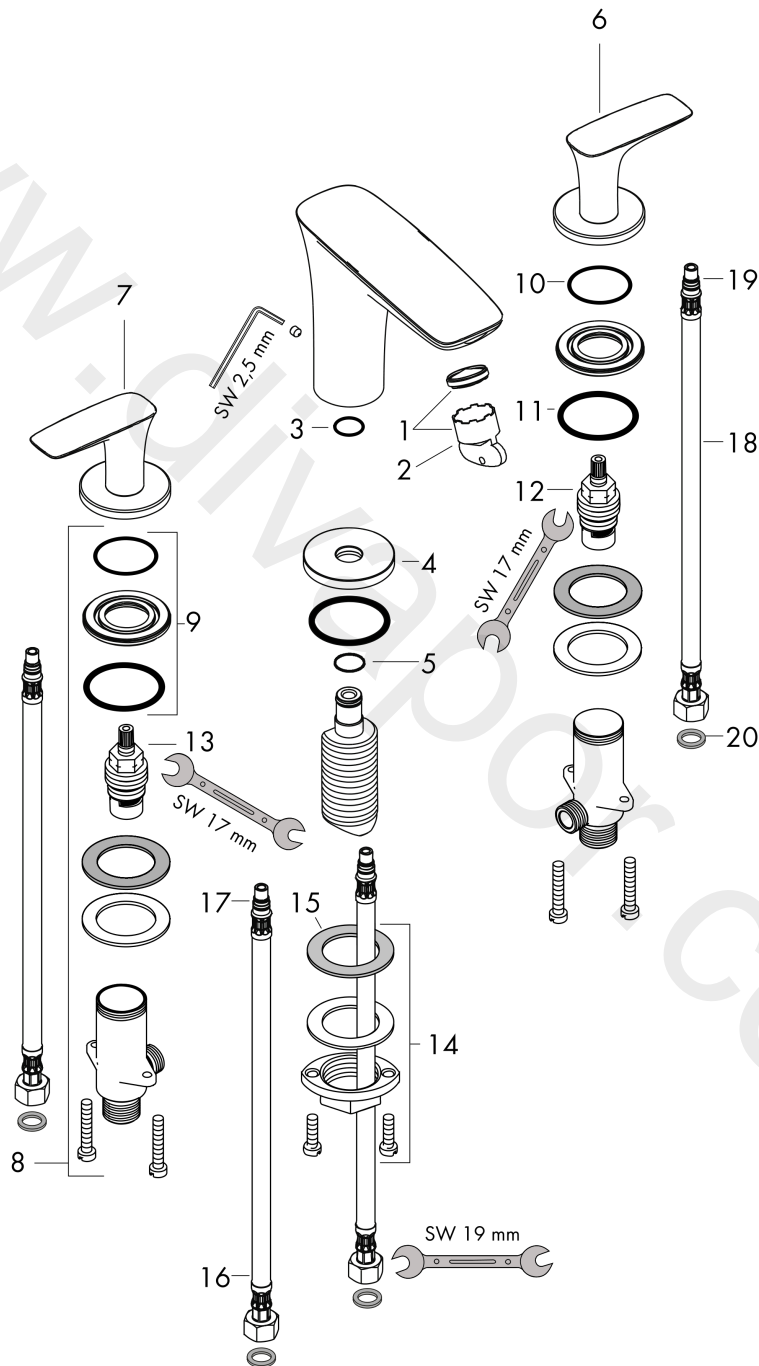

PuraVida
3-hole basin mixer 100 with push-open waste set
 Surfaces: Article Number: **15073000**

Exploded Drawing

Year of production: **02/11 - 04/21**

PuraVida

3-hole basin mixer 100 with push-open waste set

Surfaces: Article Number: **15073000**

Spare part list

Year of production: **02/11 - 04/21**

Pos.	Description	Article Number	Price	PU
1	aerator M24x1 (5 l/min)	95282000	£ 20,50	1
2	special tool	95290000	£ 9,00	1
3	O-ring 18x2,5	98139000	£ 3,30	1
4	escutcheon for spout	95787000	-	1
5	O-ring 11x2	98127000	£ 3,30	1
6	handle for cold water	95271000	£ 224,00	1
7	handle for hot water	95270000	£ 224,00	1
8	stop valve cpl.	97357000	£ 137,00	1
9	nut	92854000	£ 20,50	1
10	O-Ring 32x2,5	96364000	£ 25,00	1
11	O-ring 40x3	92634000	£ 3,30	1
12	shut off unit left closing	94008000	£ 43,00	1
13	shut off unit right closing	94009000	£ 43,00	1
14	fixing set (Ø 32)	13961000	£ 25,00	1
15	lever collar	97548000	£ 3,30	1
16	connection hose 450 mm M8x0,75 G3/8	97206000	£ 35,00	1
17	O-ring 7x1,5	98422000	£ 3,30	1
18	connection hose 450 mm M10x1 G3/8	96507000	£ 43,00	1
19	O-ring 8x1,75	97827000	£ 3,30	1
20	sealing set	95581000	£ 6,10	1
a	push-open waste set	50100000	£ 78,00	1
b	fixation extension 35 mm	13898000	£ 79,00	1