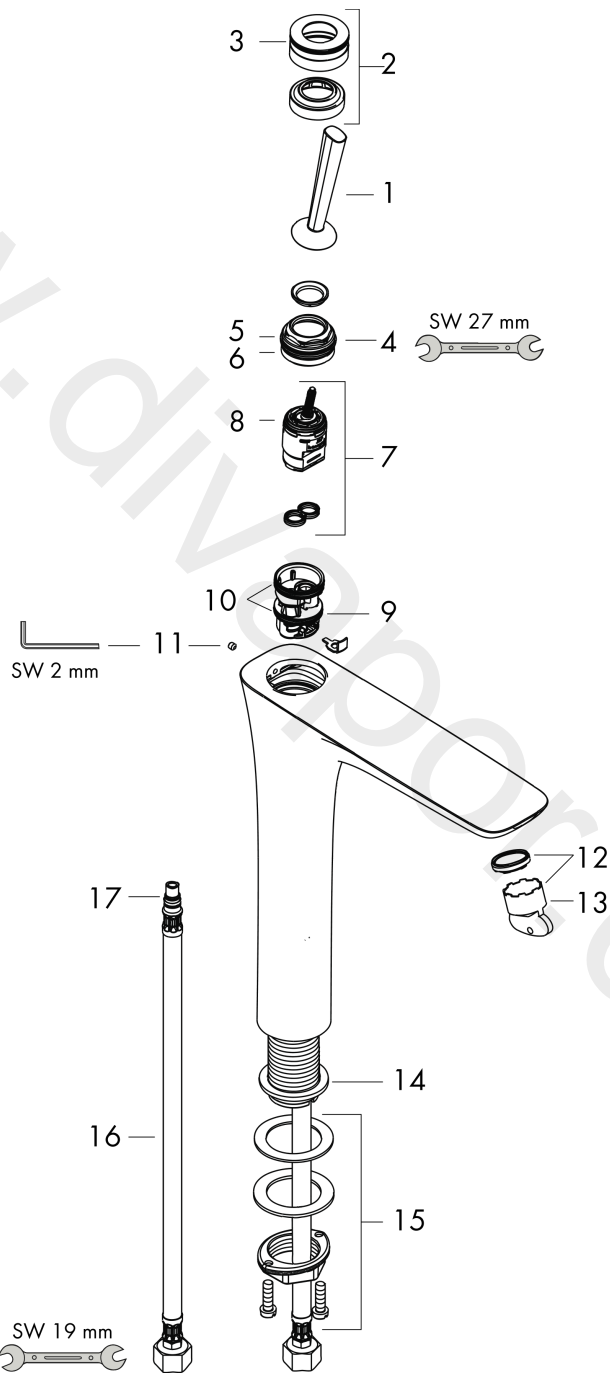

**PuraVida**

**Single lever basin mixer 240 for wash bowls with push-open waste set**

Surfaces: Article Number: **15072400**

**Exploded Drawing**

Year of production: **09/10 - 06/22**

**PuraVida****Single lever basin mixer 240 for wash bowls with push-open waste set**Surfaces: Article Number: **15072400****Spare part list**Year of production: **09/10 - 06/22**

<b>Pos.</b>	<b>Description</b>	<b>Article Number</b>	<b>Price</b>	<b>PU</b>
1	handle	95287000	£ 79,00	1
2	escutcheon Ø 37 mm	95288000	£ 51,00	1
3	O-ring 33x1,5	98164000	£ 3,30	1
4	nut	97157000	£ 20,50	1
5	O-ring 30x1,5	98433000	£ 3,30	1
6	O-Ring 30x2	98186000	£ 3,30	1
7	cartridge, assy	96783000	£ 96,00	1
8	O-ring 21,95x1,78	95169000	£ 3,30	1
9	adapter for cartridge	95289000	£ 25,00	1
10	O-ring 26x2	98147000	£ 3,30	1
11	hollow set screw M4x6	97767000	£ 3,30	1
12	aerator M24x1 (5 l/min)	95282000	£ 20,50	1
13	special tool	95290000	£ 9,00	1
14	flat seal	98749000	£ 6,10	1
15	fixing set (Ø 32)	13961000	£ 25,00	1
16	connection hose 900 mm M8x0,75 G3/8	96316000	£ 43,00	1
17	O-ring 7x1,5	98422000	£ 3,30	1
a	push-open waste set	50100000	£ 78,00	1
b	fixation extension 35 mm	13898000	£ 79,00	1
c	service tool for disassembling the handle	92124000	£ 137,00	1
d	service tool	98808000	£ 16,10	1
e	escutcheon (special)	92721000	£ 43,00	1
f	filter packing	95291000	£ 13,30	1