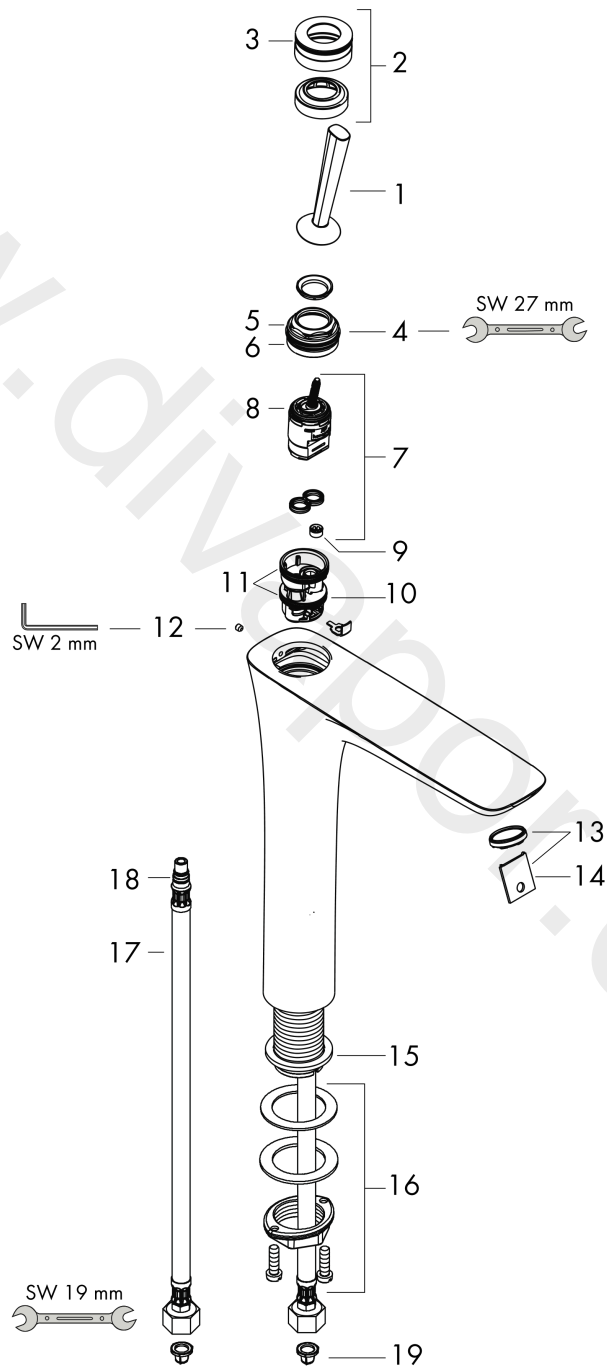

PuraVida

Single lever basin mixer 240 for wash bowls with push-open waste set

Surfaces: Article Number: **15072400**

Exploded Drawing

Year of production: **06/10 - 08/10**

PuraVida

Single lever basin mixer 240 for wash bowls with push-open waste set

Surfaces: Article Number: **15072400**

Spare part list

Year of production: **06/10 - 08/10**

Pos.	Description	Article Number	Price	PU
1	handle	95287000	£ 79,00	1
2	escutcheon Ø 37 mm	95288000	£ 51,00	1
3	O-ring 33x1,5	98164000	£ 3,30	1
4	nut	97157000	£ 20,50	1
5	O-ring 30x1,5	98433000	£ 3,30	1
6	O-Ring 30x2	98186000	£ 3,30	1
7	cartridge, assy	96783000	£ 96,00	1
8	O-ring 21,95x1,78	95169000	£ 3,30	1
9	flow limiter (5 l/min)	95311000	£ 6,10	1
10	adapter for cartridge	95289000	£ 25,00	1
11	O-ring 26x2	98147000	£ 3,30	1
12	hollow set screw M4x6	97767000	£ 3,30	1
13	aerator M24x1 (5 l/min)	95282000	£ 20,50	1
14	service tool	95661000	£ 6,10	1
15	flat seal	98749000	£ 6,10	1
16	fixing set (Ø 32)	13961000	£ 25,00	1
17	connection hose 900 mm M8x0,75 G3/8	95372000	£ 35,00	1
18	O-ring 7x1,5	98422000	£ 3,30	1
19	filter packing	95291000	£ 13,30	1
a	push-open waste set	50100000	£ 78,00	1
b	fixation extension 35 mm	13898000	£ 79,00	1
c	service tool for disassembling the handle	92124000	£ 137,00	1
d	service tool	98808000	£ 16,10	1