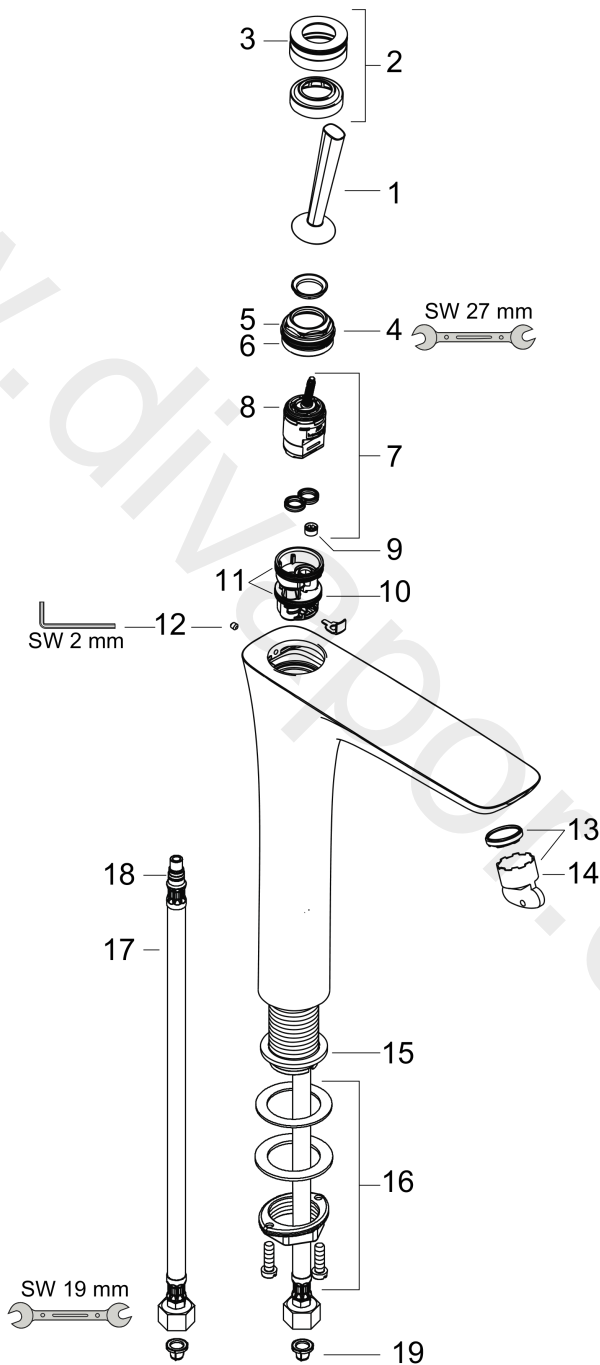

PuraVida

Single lever basin mixer 240 for wash bowls with push-open waste set

Surfaces: Article Number: **15072400**

Exploded Drawing

Year of production: **01/10 - 05/10**

PuraVida**Single lever basin mixer 240 for wash bowls with push-open waste set**Surfaces: Article Number: **15072400****Spare part list**Year of production: **01/10 - 05/10**

Pos.	Description	Article Number	Price	PU
1	handle	95287000	£ 79,00	1
2	escutcheon Ø 37 mm	95288000	£ 51,00	1
3	O-ring 33x1,5	98164000	£ 3,30	1
4	nut	97157000	£ 20,50	1
5	O-ring 30x1,5	98433000	£ 3,30	1
6	O-Ring 30x2	98186000	£ 3,30	1
7	cartridge, assy	96783000	£ 96,00	1
8	O-ring 21,95x1,78	95169000	£ 3,30	1
9	flow limiter (5 l/min)	95311000	£ 6,10	1
10	adapter for cartridge	95289000	£ 25,00	1
11	O-ring 26x2	98147000	£ 3,30	1
12	hollow set screw M4x6	97767000	£ 3,30	1
13	aerator M24x1 (5 l/min)	95282000	£ 20,50	1
14	service tool	95661000	£ 6,10	1
15	flat seal	98749000	£ 6,10	1
16	fixing set (Ø 32)	13961000	£ 25,00	1
17	connection hose 900 mm M8x0,75 G3/8	95372000	£ 35,00	1
18	O-ring 7x1,5	98422000	£ 3,30	1
19	filter packing	95291000	£ 13,30	1
a	push-open waste set	50100000	£ 78,00	1
b	fixation extension 35 mm	13898000	£ 79,00	1
c	service tool for disassembling the handle	92124000	£ 137,00	1
d	special tool	95290000	£ 9,00	1