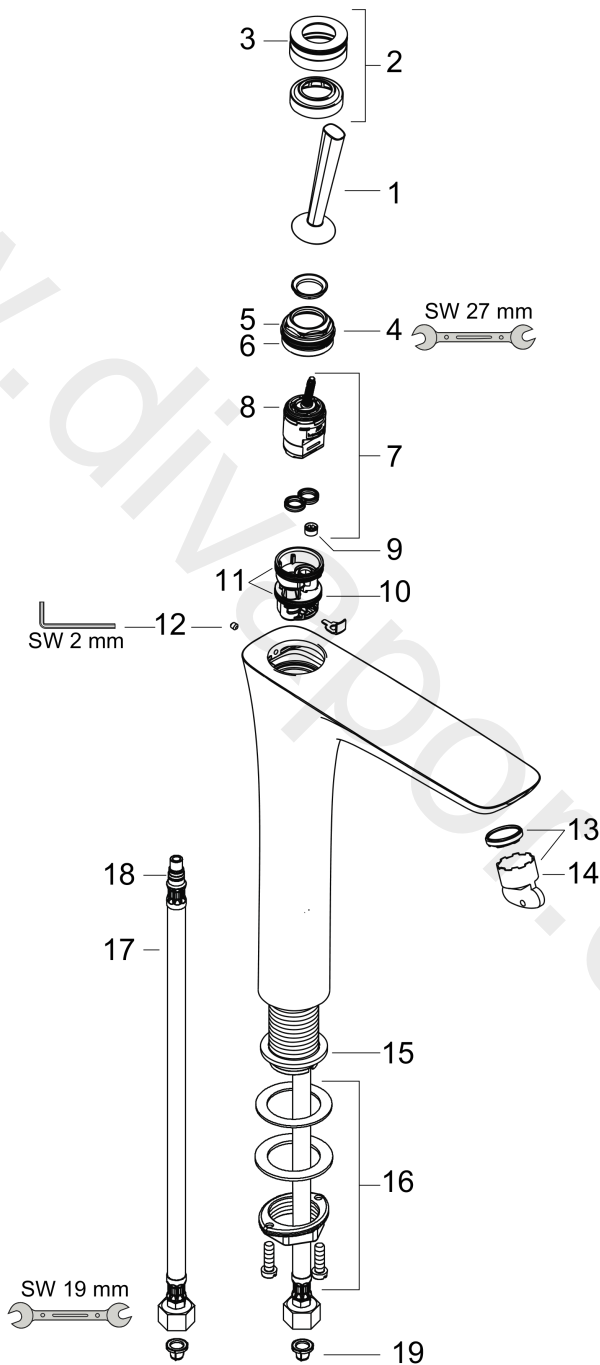

PuraVida

Single lever basin mixer 240 for wash bowls with push-open waste set

Surfaces: Article Number: **15072000**

Exploded Drawing

Year of production: **07/09 - 05/10**

PuraVida**Single lever basin mixer 240 for wash bowls with push-open waste set**Surfaces: Article Number: **15072000****Spare part list**Year of production: **07/09 - 05/10**

| Pos. | Description | Article Number | Price | PU |
|------|---|----------------|----------|----|
| 1 | handle | 95287000 | £ 79,00 | 1 |
| 2 | escutcheon Ø 37 mm | 95288000 | £ 51,00 | 1 |
| 3 | O-ring 33x1,5 | 98164000 | £ 3,30 | 1 |
| 4 | nut | 97157000 | £ 20,50 | 1 |
| 5 | O-ring 30x1,5 | 98433000 | £ 3,30 | 1 |
| 6 | O-Ring 30x2 | 98186000 | £ 3,30 | 1 |
| 7 | cartridge, assy | 96783000 | £ 96,00 | 1 |
| 8 | O-ring 21,95x1,78 | 95169000 | £ 3,30 | 1 |
| 9 | flow limiter (5 l/min) | 95311000 | £ 6,10 | 1 |
| 10 | adapter for cartridge | 95289000 | £ 25,00 | 1 |
| 11 | O-ring 26x2 | 98147000 | £ 3,30 | 1 |
| 12 | hollow set screw M4x6 | 97767000 | £ 3,30 | 1 |
| 13 | aerator M24x1 (5 l/min) | 95282000 | £ 20,50 | 1 |
| 14 | service tool | 95661000 | £ 6,10 | 1 |
| 15 | flat seal | 98749000 | £ 6,10 | 1 |
| 16 | fixing set (Ø 32) | 13961000 | £ 25,00 | 1 |
| 17 | connection hose 900 mm M8x0,75 G3/8 | 95372000 | £ 35,00 | 1 |
| 18 | O-ring 7x1,5 | 98422000 | £ 3,30 | 1 |
| 19 | filter packing | 95291000 | £ 13,30 | 1 |
| a | push-open waste set | 50100000 | £ 78,00 | 1 |
| b | fixation extension 35 mm | 13898000 | £ 79,00 | 1 |
| c | service tool for disassembling the handle | 92124000 | £ 137,00 | 1 |