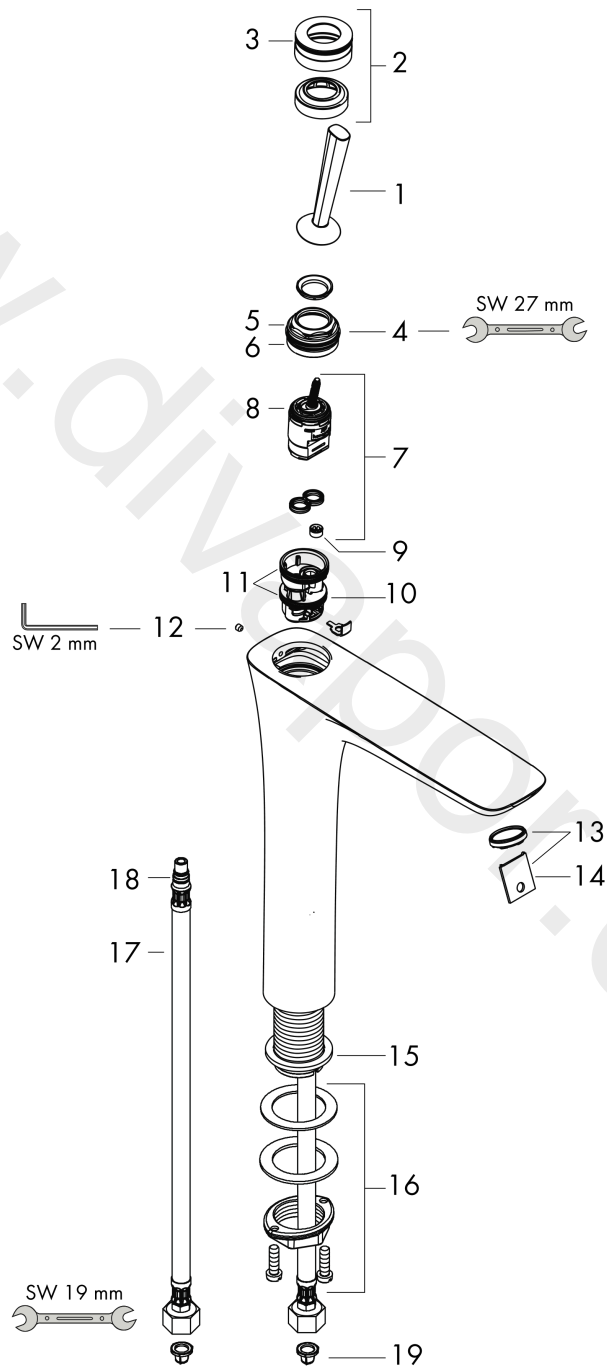

PuraVida

Single lever basin mixer 240 for wash bowls with push-open waste set

Surfaces: Article Number: **15072000**

Exploded Drawing

Year of production: **06/10 - 08/10**

PuraVida**Single lever basin mixer 240 for wash bowls with push-open waste set**Surfaces: Article Number: **15072000****Spare part list**Year of production: **06/10 - 08/10**

Pos.	Description	Article Number	Price	PU
1	handle	95287000	£ 79,00	1
2	escutcheon Ø 37 mm	95288000	£ 51,00	1
3	O-ring 33x1,5	98164000	£ 3,30	1
4	nut	97157000	£ 20,50	1
5	O-ring 30x1,5	98433000	£ 3,30	1
6	O-Ring 30x2	98186000	£ 3,30	1
7	cartridge, assy	96783000	£ 96,00	1
8	O-ring 21,95x1,78	95169000	£ 3,30	1
9	flow limiter (5 l/min)	95311000	£ 6,10	1
10	adapter for cartridge	95289000	£ 25,00	1
11	O-ring 26x2	98147000	£ 3,30	1
12	hollow set screw M4x6	97767000	£ 3,30	1
13	aerator M24x1 (5 l/min)	95282000	£ 20,50	1
14	service tool	95661000	£ 6,10	1
15	flat seal	98749000	£ 6,10	1
16	fixing set (Ø 32)	13961000	£ 25,00	1
17	connection hose 900 mm M8x0,75 G3/8	95372000	£ 35,00	1
18	O-ring 7x1,5	98422000	£ 3,30	1
19	filter packing	95291000	£ 13,30	1
a	push-open waste set	50100000	£ 78,00	1
b	fixation extension 35 mm	13898000	£ 79,00	1
c	service tool for disassembling the handle	92124000	£ 137,00	1