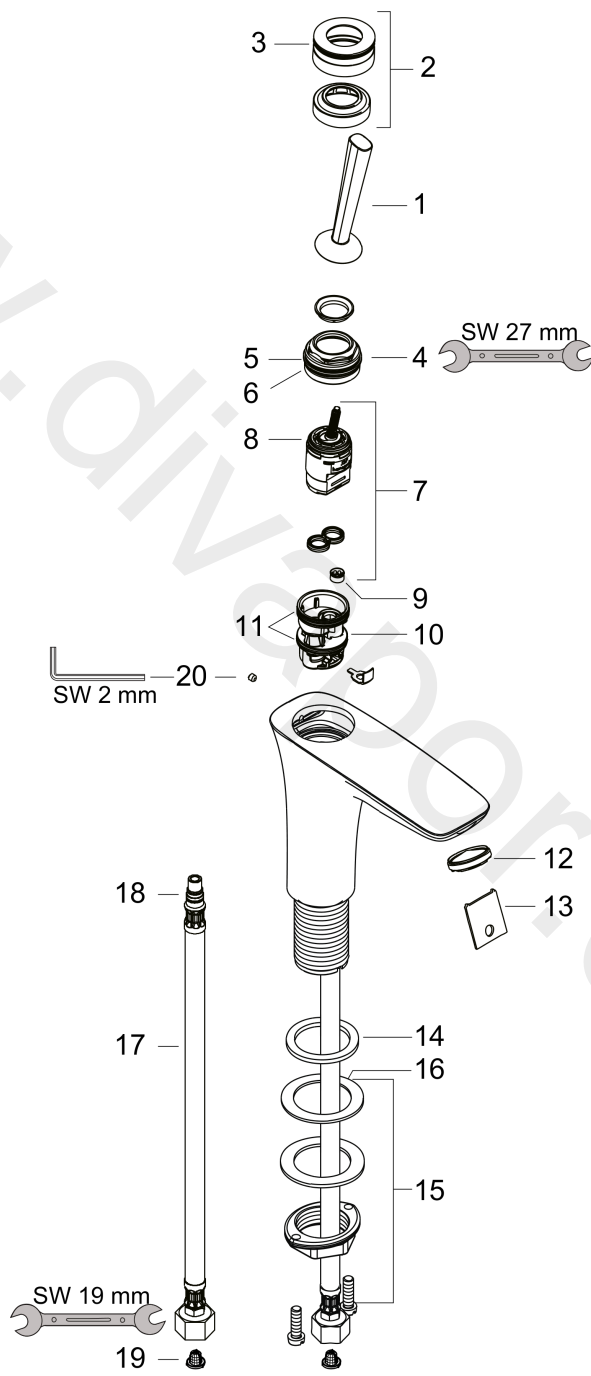

PuraVida
Single lever basin mixer 110 with push-open waste set
 Surfaces: Article Number: **15070400**

Exploded Drawing

Year of production: **06/10 - 08/10**

PuraVida**Single lever basin mixer 110 with push-open waste set**Surfaces: Article Number: **15070400****Spare part list**Year of production: **06/10 - 08/10**

Pos.	Description	Article Number	Price	PU
1	handle	95287000	£ 79,00	1
2	escutcheon Ø 37 mm	95288000	£ 51,00	1
3	O-ring 33x1,5	98164000	£ 3,30	1
4	nut	97157000	£ 20,50	1
5	O-ring 30x1,5	98433000	£ 3,30	1
6	O-Ring 30x2	98186000	£ 3,30	1
7	cartridge, assy	96783000	£ 96,00	1
8	O-ring 21,95x1,78	95169000	£ 3,30	1
9	flow limiter (5 l/min)	95311000	£ 6,10	1
10	adapter for cartridge	95289000	£ 25,00	1
11	O-ring 26x2	98147000	£ 3,30	1
12	aerator M24x1 (5 l/min)	95282000	£ 20,50	1
13	service tool	95661000	£ 6,10	1
14	flat seal	98749000	£ 6,10	1
15	fixing set (Ø 32)	13961000	£ 25,00	1
16	lever collar	97548000	£ 3,30	1
17	connection hose 450 mm M8x0,75 G3/8	97206000	£ 35,00	1
18	O-ring 7x1,5	98422000	£ 3,30	1
19	filter packing	95291000	£ 13,30	1
20	hollow set screw M4x6	97767000	£ 3,30	1
a	push-open waste set	50100000	£ 78,00	1
b	fixation extension 35 mm	13898000	£ 79,00	1
c	service tool for disassembling the handle	92124000	£ 137,00	1