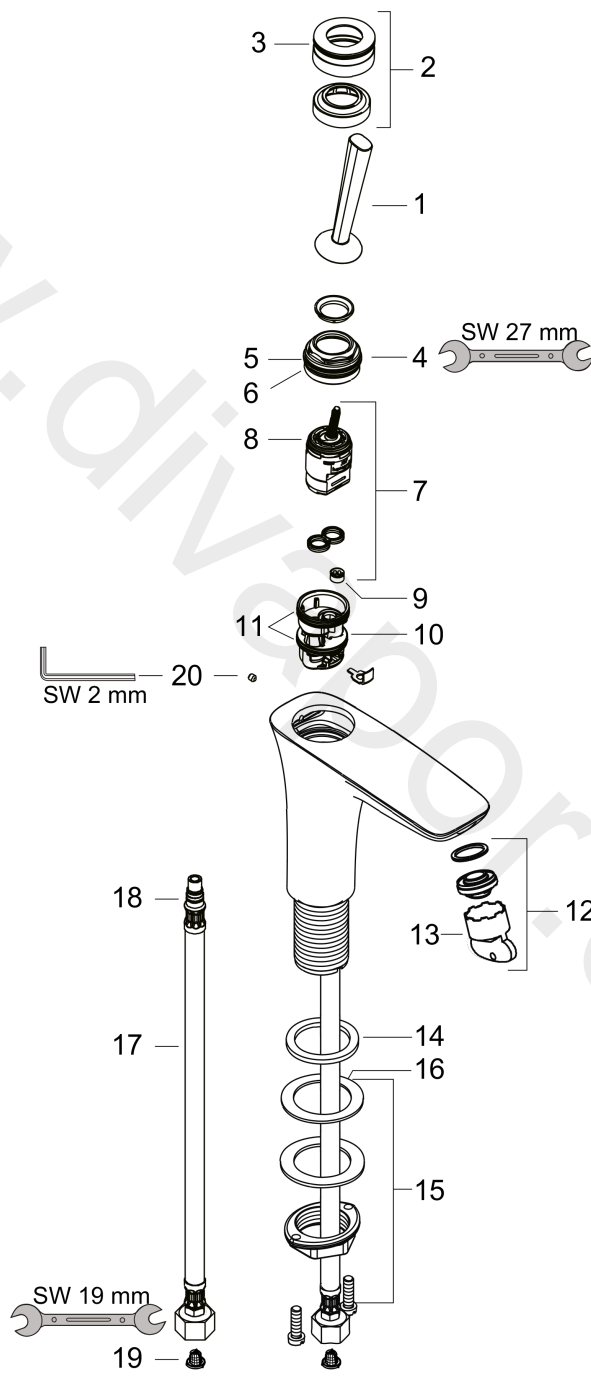

PuraVida
Single lever basin mixer 110 with push-open waste set
 Surfaces: Article Number: **15070400**

Exploded Drawing

Year of production: **01/10 - 05/10**

PuraVida**Single lever basin mixer 110 with push-open waste set**Surfaces: Article Number: **15070400****Spare part list**Year of production: **01/10 - 05/10**

Pos.	Description	Article Number	Price	PU
1	handle	95287000	£ 79,00	1
2	escutcheon Ø 37 mm	95288000	£ 51,00	1
3	O-ring 33x1,5	98164000	£ 3,30	1
4	nut	97157000	£ 20,50	1
5	O-ring 30x1,5	98433000	£ 3,30	1
6	O-Ring 30x2	98186000	£ 3,30	1
7	cartridge, assy	96783000	£ 96,00	1
8	O-ring 21,95x1,78	95169000	£ 3,30	1
9	flow limiter (5 l/min)	95311000	£ 6,10	1
10	adapter for cartridge	95289000	£ 25,00	1
11	O-ring 26x2	98147000	£ 3,30	1
12	aerator M24x1 (5 l/min)	95282000	£ 20,50	1
13	special tool	95290000	£ 9,00	1
14	flat seal	98749000	£ 6,10	1
15	fixing set (Ø 32)	13961000	£ 25,00	1
16	lever collar	97548000	£ 3,30	1
17	connection hose 450 mm M8x0,75 G3/8	95141000	£ 35,00	1
18	O-ring 7x1,5	98422000	£ 3,30	1
19	filter packing	95291000	£ 13,30	1
20	hollow set screw M4x6	97767000	£ 3,30	1
a	push-open waste set	50100000	£ 78,00	1
b	service tool for disassembling the handle	92124000	£ 137,00	1
c	fixation extension 35 mm	13898000	£ 79,00	1