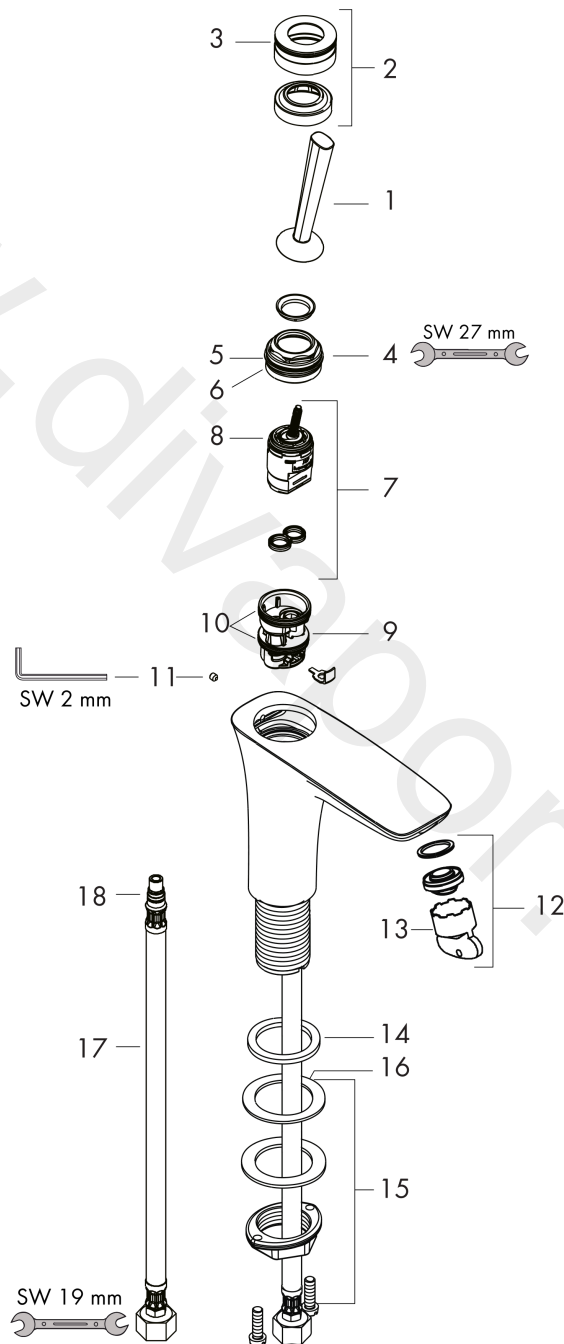

PuraVida
Single lever basin mixer 110 with push-open waste set
 Surfaces: Article Number: **15070000**

Exploded Drawing

Year of production: **09/10 - 10/18**

PuraVida**Single lever basin mixer 110 with push-open waste set**Surfaces: Article Number: **15070000****Spare part list**Year of production: **09/10 - 10/18**

Pos.	Description	Article Number	Price	PU
1	handle	95287000	£ 79,00	1
2	escutcheon Ø 37 mm	95288000	£ 51,00	1
3	O-ring 33x1,5	98164000	£ 3,30	1
4	nut	97157000	£ 20,50	1
5	O-ring 30x1,5	98433000	£ 3,30	1
6	O-Ring 30x2	98186000	£ 3,30	1
7	cartridge, assy	96783000	£ 96,00	1
8	O-ring 21,95x1,78	95169000	£ 3,30	1
9	adapter for cartridge	95289000	£ 25,00	1
10	O-ring 26x2	98147000	£ 3,30	1
11	hollow set screw M4x6	97767000	£ 3,30	1
12	aerator M24x1 (5 l/min)	95282000	£ 20,50	1
13	special tool	95290000	£ 9,00	1
14	flat seal	98749000	£ 6,10	1
15	fixing set (Ø 32)	13961000	£ 25,00	1
16	lever collar	97548000	£ 3,30	1
17	connection hose 450 mm M8x0,75 G3/8	97206000	£ 35,00	1
18	O-ring 7x1,5	98422000	£ 3,30	1
a	push-open waste set	50100000	£ 78,00	1
b	fixation extension 35 mm	13898000	£ 79,00	1
c	service tool for disassembling the handle	92124000	£ 137,00	1
d	service tool	95661000	£ 6,10	1
e	escutcheon (special)	92721000	£ 43,00	1
f	filter packing	95291000	£ 13,30	1