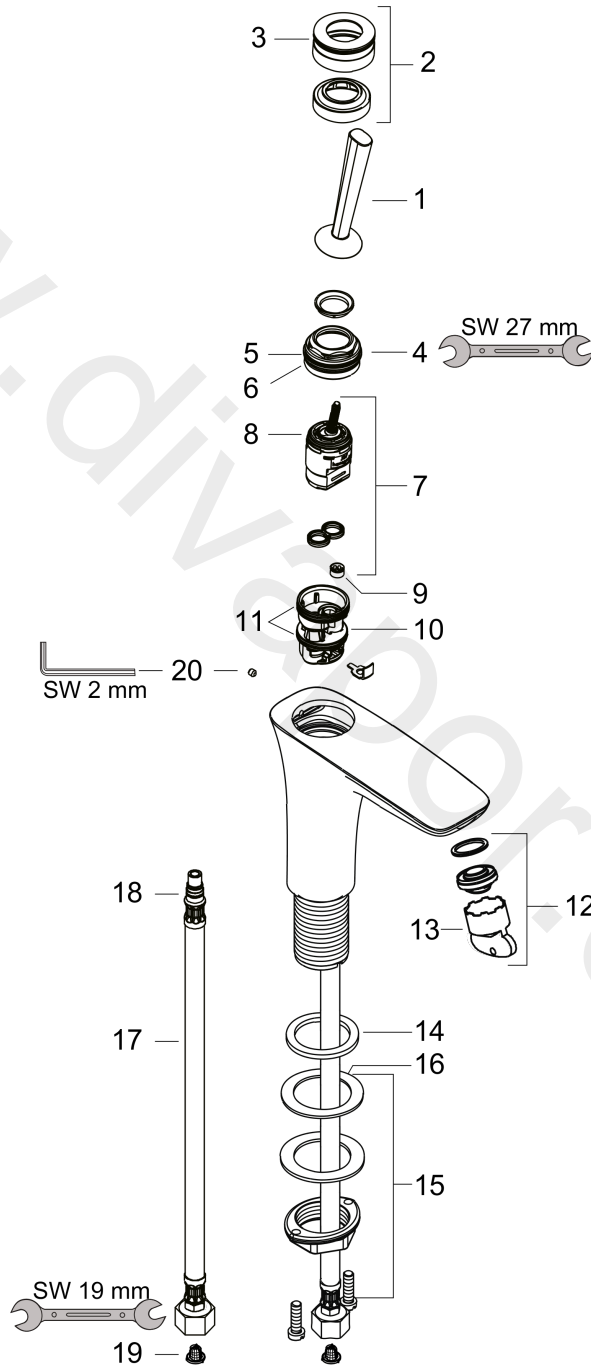

**PuraVida**  
**Single lever basin mixer 110 with push-open waste set**  
 Surfaces: Article Number: **15070000**

**Exploded Drawing**

Year of production: **07/09 - 05/10**

**PuraVida****Single lever basin mixer 110 with push-open waste set**Surfaces: Article Number: **15070000****Spare part list**Year of production: **07/09 - 05/10**

<b>Pos.</b>	<b>Description</b>	<b>Article Number</b>	<b>Price</b>	<b>PU</b>
1	handle	95287000	£ 79,00	1
2	escutcheon Ø 37 mm	95288000	£ 51,00	1
3	O-ring 33x1,5	98164000	£ 3,30	1
4	nut	97157000	£ 20,50	1
5	O-ring 30x1,5	98433000	£ 3,30	1
6	O-Ring 30x2	98186000	£ 3,30	1
7	cartridge, assy	96783000	£ 96,00	1
8	O-ring 21,95x1,78	95169000	£ 3,30	1
9	flow limiter (5 l/min)	95311000	£ 6,10	1
10	adapter for cartridge	95289000	£ 25,00	1
11	O-ring 26x2	98147000	£ 3,30	1
12	aerator M24x1 (5 l/min)	95282000	£ 20,50	1
13	special tool	95290000	£ 9,00	1
14	flat seal	98749000	£ 6,10	1
15	fixing set (Ø 32)	13961000	£ 25,00	1
16	lever collar	97548000	£ 3,30	1
17	connection hose 450 mm M8x0,75 G3/8	97206000	£ 35,00	1
18	O-ring 7x1,5	98422000	£ 3,30	1
19	filter packing	95291000	£ 13,30	1
20	hollow set screw M4x6	97767000	£ 3,30	1
a	push-open waste set	50100000	£ 78,00	1
b	fixation extension 35 mm	13898000	£ 79,00	1
c	service tool for disassembling the handle	92124000	£ 137,00	1
d	connection hose 450 mm M8x0,75 G3/8	95141000	£ 35,00	1