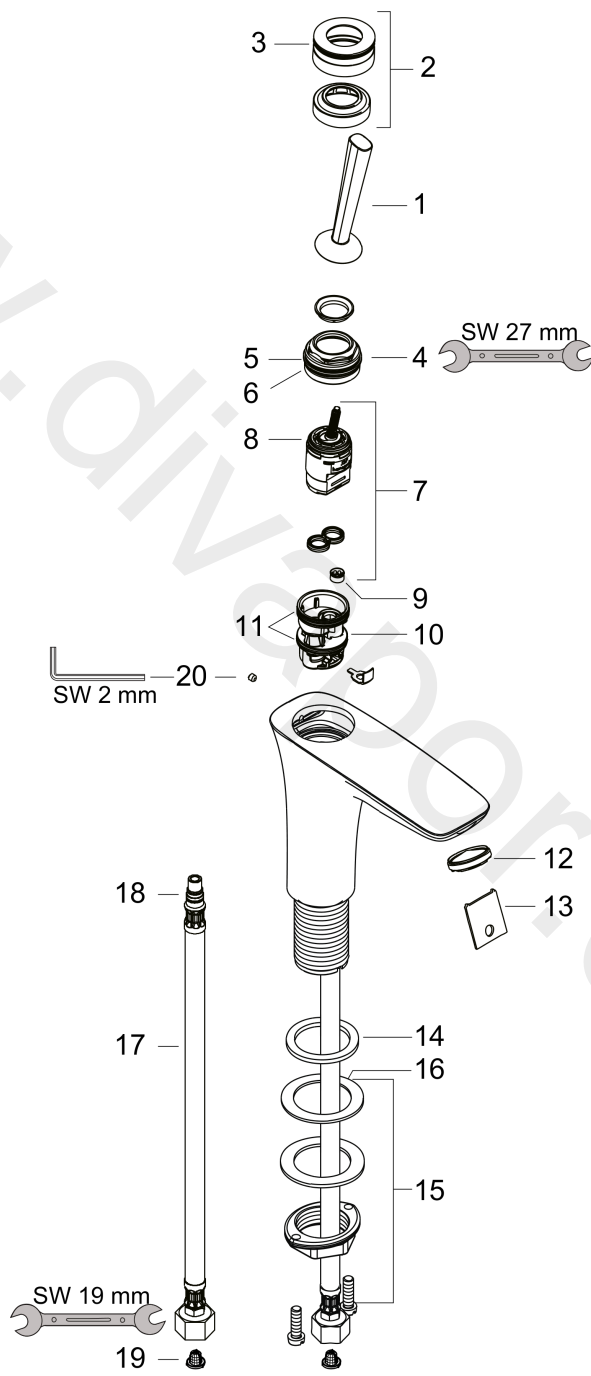

**PuraVida**  
**Single lever basin mixer 110 with push-open waste set**  
 Surfaces: Article Number: **15070000**

**Exploded Drawing**

Year of production: **06/10 - 08/10**

**PuraVida****Single lever basin mixer 110 with push-open waste set**Surfaces: Article Number: **15070000****Spare part list**Year of production: **06/10 - 08/10**

Pos.	Description	Article Number	Price	PU
1	handle	95287000	£ 79,00	1
2	escutcheon Ø 37 mm	95288000	£ 51,00	1
3	O-ring 33x1,5	98164000	£ 3,30	1
4	nut	97157000	£ 20,50	1
5	O-ring 30x1,5	98433000	£ 3,30	1
6	O-Ring 30x2	98186000	£ 3,30	1
7	cartridge, assy	96783000	£ 96,00	1
8	O-ring 21,95x1,78	95169000	£ 3,30	1
9	flow limiter (5 l/min)	95311000	£ 6,10	1
10	adapter for cartridge	95289000	£ 25,00	1
11	O-ring 26x2	98147000	£ 3,30	1
12	aerator M24x1 (5 l/min)	95282000	£ 20,50	1
13	service tool	95661000	£ 6,10	1
14	flat seal	98749000	£ 6,10	1
15	fixing set (Ø 32)	13961000	£ 25,00	1
16	lever collar	97548000	£ 3,30	1
17	connection hose 450 mm M8x0,75 G3/8	97206000	£ 35,00	1
18	O-ring 7x1,5	98422000	£ 3,30	1
19	filter packing	95291000	£ 13,30	1
20	hollow set screw M4x6	97767000	£ 3,30	1
a	push-open waste set	50100000	£ 78,00	1
b	fixation extension 35 mm	13898000	£ 79,00	1
c	service tool for disassembling the handle	92124000	£ 137,00	1