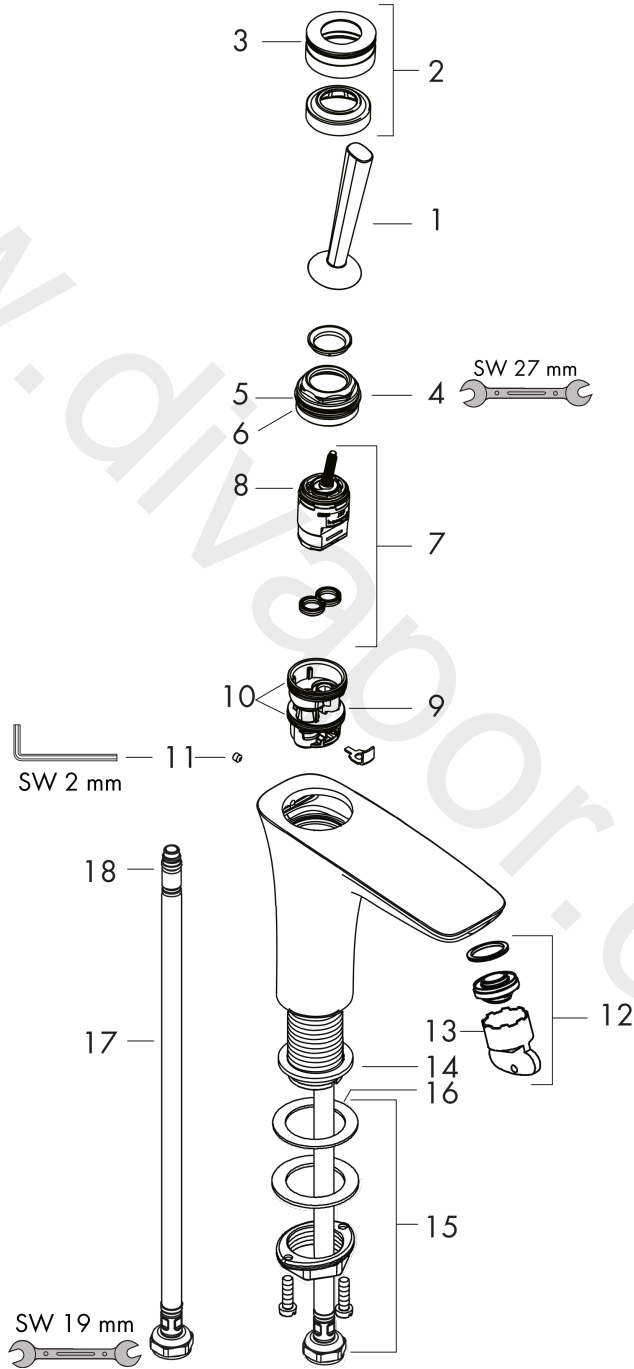

PuraVida
Single lever basin mixer 110 with push-open waste set
 Surfaces: Article Number: **15070000**

Exploded Drawing

Year of production: **11/18 - 06/22**

PuraVida**Single lever basin mixer 110 with push-open waste set**Surfaces: Article Number: **15070000****Spare part list**Year of production: **11/18 - 06/22**

Pos.	Description	Article Number	Price	PU
1	handle	95287000	£ 79,00	1
2	escutcheon Ø 37 mm	95288000	£ 51,00	1
3	O-ring 33x1,5	98164000	£ 3,30	1
4	nut	97157000	£ 20,50	1
5	O-ring 30x1,5	98433000	£ 3,30	1
6	O-Ring 30x2	98186000	£ 3,30	1
7	cartridge, assy	96783000	£ 96,00	1
8	O-ring 21,95x1,78	95169000	£ 3,30	1
9	adapter for cartridge	95289000	£ 25,00	1
10	O-ring 26x2	98147000	£ 3,30	1
11	hollow set screw M4x6	97767000	£ 3,30	1
12	aerator M24x1 (5 l/min)	95282000	£ 20,50	1
13	service tool	95661000	£ 6,10	1
14	flat seal	98749000	£ 6,10	1
15	fixing set (Ø 32)	13961000	£ 25,00	1
16	lever collar	97548000	£ 3,30	1
17	connection hose 450 mm M8x0,75 G3/8	97206000	£ 35,00	1
18	O-ring 7x1,5	98422000	£ 3,30	1
a	push-open waste set	50100000	£ 78,00	1
b	fixation extension 35 mm	13898000	£ 79,00	1
c	service tool for disassembling the handle	92124000	£ 137,00	1
d	filter packing	95291000	£ 13,30	1
e	escutcheon (special)	92721000	£ 43,00	1