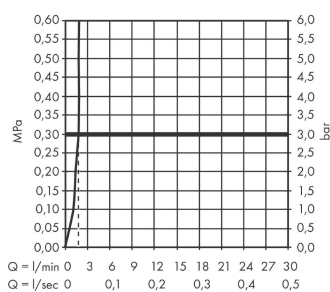

PuraVida
Single lever basin mixer 110 with pop-up waste set 3 ticks
 Finish: **White/Chrome** Article Number: **15069409**

Description

product features

- consists of: single lever basin mixer, waste set
- ComfortZone 110
- projection: 113 mm
- spout height: 105 mm
- handle variant: pin handle
- maximum flow rate at 3 bar: 1,9 l/min
- ceramic cartridge
- pop-up waste set G 1¼
- material waste set: metal
- connection type: G ½ connections
- connection dimension: DN15

Technology

Product image

Scale drawing

Flowchart

PuraVida
Single lever basin mixer 110 with pop-up waste set 3 ticks
 Finish: **White/Chrome** Article Number: **15069409**

Spare part list

Year of production: >04/20

Pos.	Description	Article Number	Price	PU
1	escutcheon Ø 37 mm	95288000	£ 51,00	1
2	O-ring 33x1,5	98164000	£ 3,30	1
3	handle	95287000	£ 79,00	1
4	nut	97157000	£ 20,50	1
5	O-ring 30x1,5	98433000	£ 3,30	1
6	O-Ring 30x2	98186000	£ 3,30	1
7	cartridge, assy	92930000	£ 64,00	1
8	O-ring 21,95x1,78	95169000	£ 3,30	1
9	O-ring 26x2	98147000	£ 3,30	1
10	hollow set screw M4x6	97767000	£ 3,30	1
11	aerator M24x1 (1,9 l/min)	92300000	£ 35,00	1
12	flat seal	98749000	£ 6,10	1
13	fixing set (Ø 32)	13961000	£ 25,00	1
14	lever collar	97548000	£ 3,30	1
15	connection hose 450 mm G½	93020000	£ 35,00	1
16	O-ring 6,6x1,6	93019000	£ 3,30	1
17	pull rod	96657000	£ 13,30	1
a	pop up waste	94139000	£ 96,00	1
b	pop up waste	94139007	-	1
c	fixation extension 35 mm	13898000	£ 79,00	1