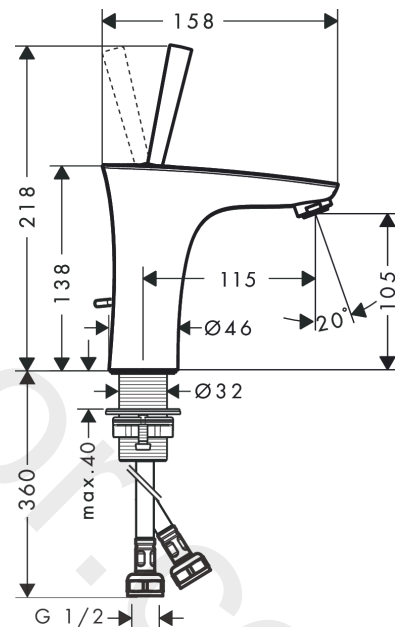

PuraVida
Single lever basin mixer 110 with pop-up waste set 3 ticks
 Finish: **White/Chrome** Article Number: **15069409**

Description

product features

- consists of: single lever basin mixer, waste set
- ComfortZone 110
- projection: 113 mm
- spout height: 105 mm
- handle variant: pin handle
- maximum flow rate at 3 bar: 1,9 l/min
- ceramic cartridge
- pop-up waste set G 1¼
- material waste set: metal
- connection type: G ½ connections
- connection dimension: DN15

Technology

Product image

Scale drawing

Flowchart

PuraVida
Single lever basin mixer 110 with pop-up waste set 3 ticks
 Finish: **White/Chrome** Article Number: **15069409**

Spare part list

Year of production: >04/20

Pos.	Description	Article Number	Price	PU
1	escutcheon Ø 37 mm	95288000	£ 51,00	1
2	O-ring 33x1,5	98164000	£ 3,30	1
3	handle	95287000	£ 79,00	1
4	nut	97157000	£ 20,50	1
5	O-ring 30x1,5	98433000	£ 3,30	1
6	O-Ring 30x2	98186000	£ 3,30	1
7	cartridge, assy	92930000	£ 64,00	1
8	O-ring 21,95x1,78	95169000	£ 3,30	1
9	O-ring 26x2	98147000	£ 3,30	1
10	hollow set screw M4x6	97767000	£ 3,30	1
11	aerator M24x1 (1,9 l/min)	92300000	£ 35,00	1
12	flat seal	98749000	£ 6,10	1
13	fixing set (Ø 32)	13961000	£ 25,00	1
14	lever collar	97548000	£ 3,30	1
15	connection hose 450 mm G½	93020000	£ 35,00	1
16	O-ring 6,6x1,6	93019000	£ 3,30	1
17	pull rod	96657000	£ 13,30	1
a	pop up waste	94139000	£ 96,00	1
b	pop up waste	94139007	-	1
c	fixation extension 35 mm	13898000	£ 79,00	1