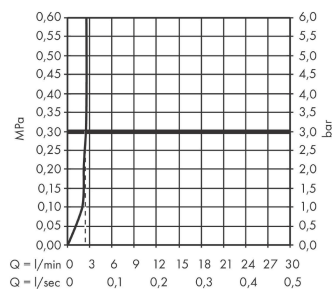

PuraVida
Single lever basin mixer 110 with pop-up waste set 2 ticks
 Finish: **Chrome** Article Number: **15068009**

Description

product features

- consists of: single lever basin mixer, waste set
- ComfortZone 110
- projection: 113 mm
- spout height: 105 mm
- handle variant: pin handle
- spray type: laminar spray
- swiveling spray former
- maximum flow rate at 3 bar: 3,8 l/min
- pop-up waste set G 1¼
- material waste set: metal
- connection type: G ½ connections
- connection dimension: DN15

Technology

Product image

Scale drawing

Flowchart

PuraVida
Single lever basin mixer 110 with pop-up waste set 2 ticks
 Finish: **Chrome** Article Number: **15068009**

Exploded Drawing

Year of production: >04/20