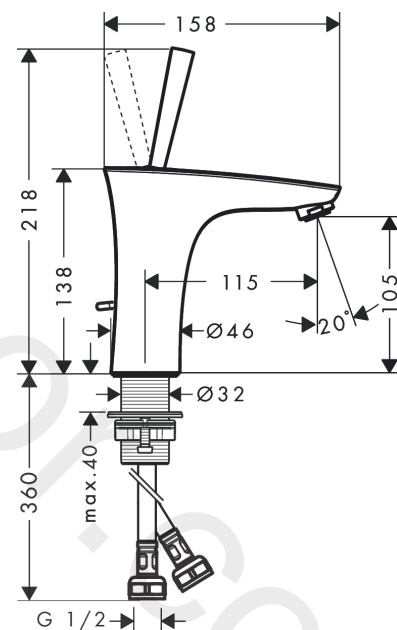

PuraVida
Single lever basin mixer 110 with pop-up waste set 2 ticks
 Finish: **Chrome** Article Number: **15068009**

Description

product features

- consists of: single lever basin mixer, waste set
- ComfortZone 110
- projection: 113 mm
- spout height: 105 mm
- handle variant: pin handle
- spray type: laminar spray
- swiveling spray former
- maximum flow rate at 3 bar: 3,8 l/min
- pop-up waste set G 1¼
- material waste set: metal
- connection type: G ½ connections
- connection dimension: DN15

Technology

Product image

Scale drawing

Flowchart

PuraVida
Single lever basin mixer 110 with pop-up waste set 2 ticks
 Finish: **Chrome** Article Number: **15068009**

Exploded Drawing

Year of production: >04/20

PuraVida
Single lever basin mixer 110 with pop-up waste set 2 ticks
 Finish: **Chrome** Article Number: **15068009**

Spare part list

Year of production: >04/20

Pos.	Description	Article Number	Price	PU
1	escutcheon Ø 37 mm	95288000	£ 51,00	1
2	O-ring 33x1,5	98164000	£ 3,30	1
3	handle	95287000	£ 79,00	1
4	nut	97157000	£ 20,50	1
5	O-ring 30x1,5	98433000	£ 3,30	1
6	O-Ring 30x2	98186000	£ 3,30	1
7	cartridge, assy	92930000	£ 64,00	1
8	O-ring 21,95x1,78	95169000	£ 3,30	1
9	O-ring 26x2	98147000	£ 3,30	1
10	hollow set screw M4x6	97767000	£ 3,30	1
11	aerator M24x1	98453000	£ 20,50	1
12	flat seal	98749000	£ 6,10	1
13	fixing set (Ø 32)	13961000	£ 25,00	1
14	lever collar	97548000	£ 3,30	1
15	connection hose 450 mm G½	93020000	£ 35,00	1
16	O-ring 6,6x1,6	93019000	£ 3,30	1
17	pull rod	96657000	£ 13,30	1
a	pop up waste	94139000	£ 96,00	1
b	pop up waste	94139007	-	1
c	fixation extension 35 mm	13898000	£ 79,00	1