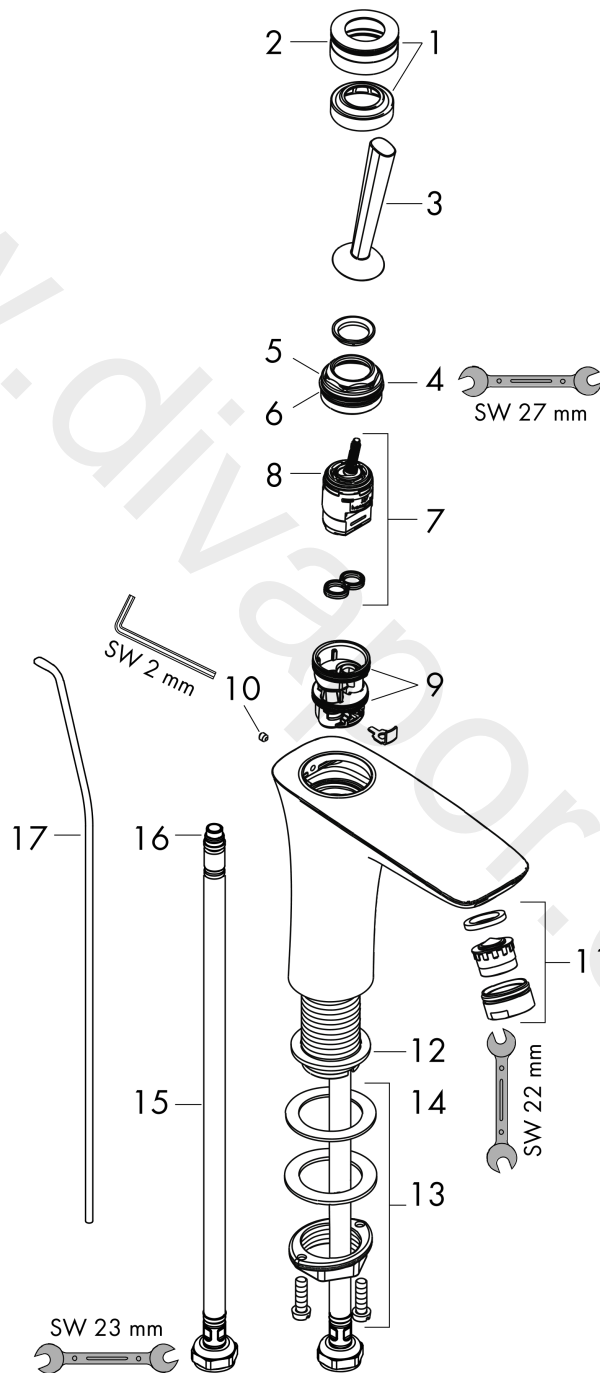

PuraVida
Single lever basin mixer 110 with pop-up waste set 2 ticks
 Finish: **Chrome** Article Number: **15068009**

Description

product features

- consists of: single lever basin mixer, waste set
- ComfortZone 110
- projection: 113 mm
- spout height: 105 mm
- handle variant: pin handle
- spray type: laminar spray
- swiveling spray former
- maximum flow rate at 3 bar: 3,8 l/min
- pop-up waste set G 1¼
- material waste set: metal
- connection type: G ½ connections
- connection dimension: DN15

Technology

Product image

Scale drawing

Flowchart

PuraVida
Single lever basin mixer 110 with pop-up waste set 2 ticks
 Finish: **Chrome** Article Number: **15068009**

Exploded Drawing

Year of production: >04/20

PuraVida
Single lever basin mixer 110 with pop-up waste set 2 ticks
 Finish: **Chrome** Article Number: **15068009**

Spare part list

Year of production: >04/20

Pos.	Description	Article Number	Price	PU
1	escutcheon Ø 37 mm	95288000	£ 51,00	1
2	O-ring 33x1,5	98164000	£ 3,30	1
3	handle	95287000	£ 79,00	1
4	nut	97157000	£ 20,50	1
5	O-ring 30x1,5	98433000	£ 3,30	1
6	O-Ring 30x2	98186000	£ 3,30	1
7	cartridge, assy	92930000	£ 64,00	1
8	O-ring 21,95x1,78	95169000	£ 3,30	1
9	O-ring 26x2	98147000	£ 3,30	1
10	hollow set screw M4x6	97767000	£ 3,30	1
11	aerator M24x1	98453000	£ 20,50	1
12	flat seal	98749000	£ 6,10	1
13	fixing set (Ø 32)	13961000	£ 25,00	1
14	lever collar	97548000	£ 3,30	1
15	connection hose 450 mm G½	93020000	£ 35,00	1
16	O-ring 6,6x1,6	93019000	£ 3,30	1
17	pull rod	96657000	£ 13,30	1
a	pop up waste	94139000	£ 96,00	1
b	pop up waste	94139007	-	1
c	fixation extension 35 mm	13898000	£ 79,00	1