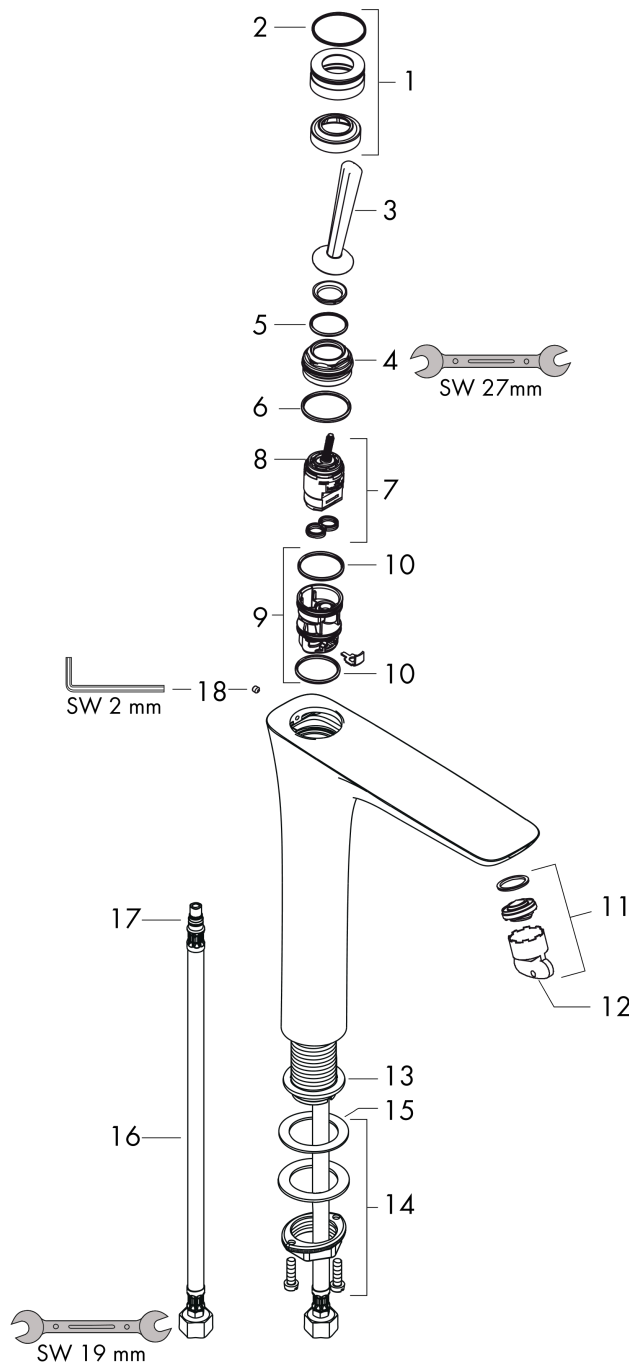

PuraVida

Single lever basin mixer 240 with push-open waste set and 600 mm connection hoses for wash bowls

Surfaces: Article Number: **15066400**

Exploded Drawing

Year of production: **08/10 - 12/16**

PuraVida

Single lever basin mixer 240 with push-open waste set and 600 mm connection hoses for wash bowls

Surfaces: Article Number: **15066400**

Spare part list

Year of production: 08/10 - 12/16

Pos.	Description	Article Number	Price	PU
1	escutcheon Ø 37 mm	95288000	£ 51,00	1
2	O-ring 33x1,5	98164000	£ 3,30	1
3	handle	95287000	£ 79,00	1
4	nut	97157000	£ 20,50	1
5	O-ring 30x1,5	98433000	£ 3,30	1
6	O-Ring 30x2	98186000	£ 3,30	1
7	cartridge, assy	96783000	£ 96,00	1
8	O-ring 21,95x1,78	95169000	£ 3,30	1
9	adapter for cartridge	95289000	£ 25,00	1
10	O-ring 26x2	98147000	£ 3,30	1
11	aerator M24x1 (5 l/min)	95282000	£ 20,50	1
12	special tool	95290000	£ 9,00	1
13	flat seal	98749000	£ 6,10	1
14	fixing set (Ø 32)	13961000	£ 25,00	1
15	lever collar	97548000	£ 3,30	1
16	connection hose 600 mm M8x0,75 G3/8	96556000	£ 25,00	1
17	O-ring 7x1,5	98422000	£ 3,30	1
18	hollow set screw M4x6	97767000	£ 3,30	1
a	push-open waste set	50100000	£ 78,00	1
b	fixation extension 35 mm	13898000	£ 79,00	1
c	service tool for disassembling the handle	92124000	£ 137,00	1
d	escutcheon (special)	92721000	£ 43,00	1
e	service tool	95661000	£ 6,10	1