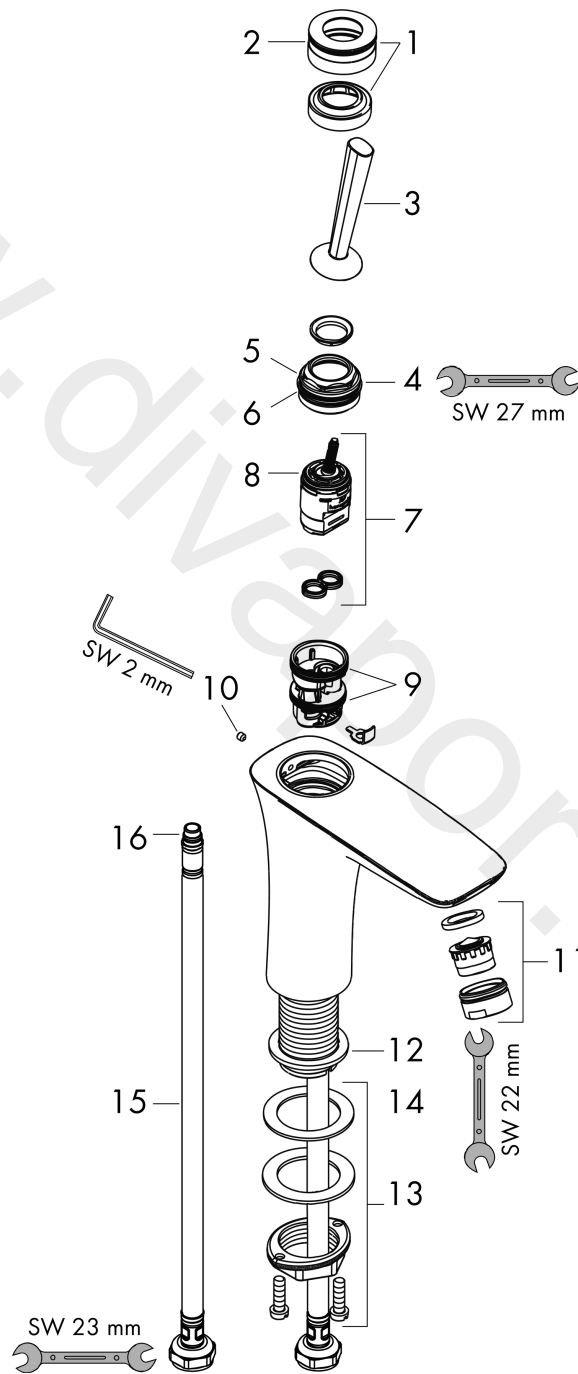

PuraVida
Single lever basin mixer 110 with push-open waste set 3 ticks
 Finish: **Chrome** Article Number: **15065009**

Description

product features

- consists of: single lever basin mixer, waste set
- ComfortZone 110
- projection: 113 mm
- spout height: 105 mm
- handle variant: pin handle
- swiveling spray former
- maximum flow rate at 3 bar: 1,9 l/min
- push-open waste set G 1¼
- material waste set: metal
- connection type: G ½ connections
- connection dimension: DN15

Technology

Product image

Scale drawing

Flowchart

PuraVida
Single lever basin mixer 110 with push-open waste set 3 ticks
 Finish: **Chrome** Article Number: **15065009**

Exploded Drawing

Year of production: >04/20

PuraVida
Single lever basin mixer 110 with push-open waste set 3 ticks
 Finish: **Chrome** Article Number: **15065009**

Spare part list

Year of production: >04/20

Pos.	Description	Article Number	Price	PU
1	escutcheon Ø 37 mm	95288000	£ 51,00	1
2	O-ring 33x1,5	98164000	£ 3,30	1
3	handle	95287000	£ 79,00	1
4	nut	97157000	£ 20,50	1
5	O-ring 30x1,5	98433000	£ 3,30	1
6	O-Ring 30x2	98186000	£ 3,30	1
7	cartridge, assy	92930000	£ 64,00	1
8	O-ring 21,95x1,78	95169000	£ 3,30	1
9	O-ring 26x2	98147000	£ 3,30	1
10	hollow set screw M4x6	97767000	£ 3,30	1
11	aerator M24x1 (1,9 l/min)	92300000	£ 35,00	1
12	flat seal	98749000	£ 6,10	1
13	fixing set (Ø 32)	13961000	£ 25,00	1
14	lever collar	97548000	£ 3,30	1
15	connection hose 450 mm G½	93020000	£ 35,00	1
16	O-ring 6,6x1,6	93019000	£ 3,30	1
a	push-open waste set	50100000	£ 78,00	1
b	fixation extension 35 mm	13898000	£ 79,00	1