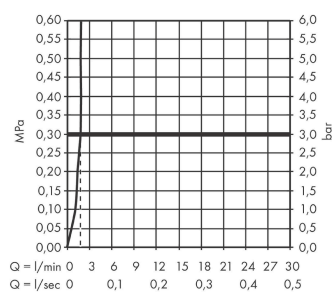

PuraVida
Single lever basin mixer 110 with push-open waste set 3 ticks
 Finish: **Chrome** Article Number: **15065009**

Description

product features

- consists of: single lever basin mixer, waste set
- ComfortZone 110
- projection: 113 mm
- spout height: 105 mm
- handle variant: pin handle
- swiveling spray former
- maximum flow rate at 3 bar: 1,9 l/min
- push-open waste set G 1¼
- material waste set: metal
- connection type: G ½ connections
- connection dimension: DN15

Technology

Product image

Scale drawing

Flowchart

PuraVida
Single lever basin mixer 110 with push-open waste set 3 ticks
 Finish: **Chrome** Article Number: **15065009**

Exploded Drawing

Year of production: >04/20

PuraVida
Single lever basin mixer 110 with push-open waste set 3 ticks
 Finish: **Chrome** Article Number: **15065009**

Spare part list

Year of production: >04/20

Pos.	Description	Article Number	Price	PU
1	escutcheon Ø 37 mm	95288000	£ 51,00	1
2	O-ring 33x1,5	98164000	£ 3,30	1
3	handle	95287000	£ 79,00	1
4	nut	97157000	£ 20,50	1
5	O-ring 30x1,5	98433000	£ 3,30	1
6	O-Ring 30x2	98186000	£ 3,30	1
7	cartridge, assy	92930000	£ 64,00	1
8	O-ring 21,95x1,78	95169000	£ 3,30	1
9	O-ring 26x2	98147000	£ 3,30	1
10	hollow set screw M4x6	97767000	£ 3,30	1
11	aerator M24x1 (1,9 l/min)	92300000	£ 35,00	1
12	flat seal	98749000	£ 6,10	1
13	fixing set (Ø 32)	13961000	£ 25,00	1
14	lever collar	97548000	£ 3,30	1
15	connection hose 450 mm G½	93020000	£ 35,00	1
16	O-ring 6,6x1,6	93019000	£ 3,30	1
a	push-open waste set	50100000	£ 78,00	1
b	fixation extension 35 mm	13898000	£ 79,00	1