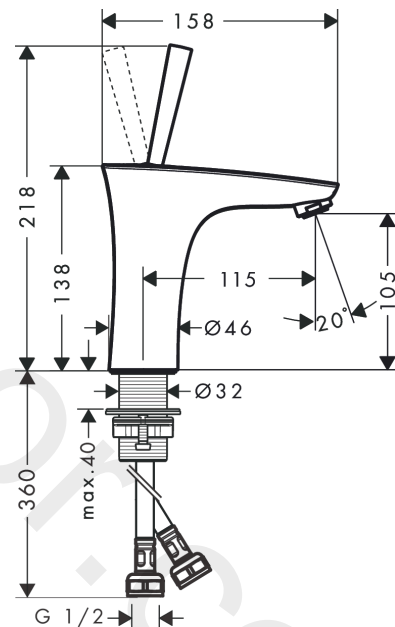

PuraVida
Single lever basin mixer 110 with push-open waste set 3 ticks
 Finish: **Chrome** Article Number: **15065009**

Description

product features

- consists of: single lever basin mixer, waste set
- ComfortZone 110
- projection: 113 mm
- spout height: 105 mm
- handle variant: pin handle
- swiveling spray former
- maximum flow rate at 3 bar: 1,9 l/min
- push-open waste set G 1¼
- material waste set: metal
- connection type: G ½ connections
- connection dimension: DN15

Technology

Product image

Scale drawing

Flowchart

PuraVida
Single lever basin mixer 110 with push-open waste set 3 ticks
 Finish: **Chrome** Article Number: **15065009**

Exploded Drawing

Year of production: >04/20

PuraVida
Single lever basin mixer 110 with push-open waste set 3 ticks
 Finish: **Chrome** Article Number: **15065009**

Spare part list

Year of production: >04/20

Pos.	Description	Article Number	Price	PU
1	escutcheon Ø 37 mm	95288000	£ 51,00	1
2	O-ring 33x1,5	98164000	£ 3,30	1
3	handle	95287000	£ 79,00	1
4	nut	97157000	£ 20,50	1
5	O-ring 30x1,5	98433000	£ 3,30	1
6	O-Ring 30x2	98186000	£ 3,30	1
7	cartridge, assy	92930000	£ 64,00	1
8	O-ring 21,95x1,78	95169000	£ 3,30	1
9	O-ring 26x2	98147000	£ 3,30	1
10	hollow set screw M4x6	97767000	£ 3,30	1
11	aerator M24x1 (1,9 l/min)	92300000	£ 35,00	1
12	flat seal	98749000	£ 6,10	1
13	fixing set (Ø 32)	13961000	£ 25,00	1
14	lever collar	97548000	£ 3,30	1
15	connection hose 450 mm G½	93020000	£ 35,00	1
16	O-ring 6,6x1,6	93019000	£ 3,30	1
a	push-open waste set	50100000	£ 78,00	1
b	fixation extension 35 mm	13898000	£ 79,00	1