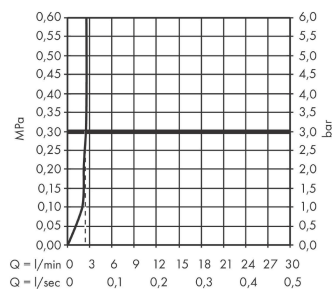

PuraVida
Single lever basin mixer 110 with push-open waste set 2 ticks
 Finish: **Chrome** Article Number: **15064009**

Description

product features

- consists of: single lever basin mixer, waste set
- ComfortZone 110
- projection: 113 mm
- spout height: 105 mm
- handle variant: pin handle
- spray type: laminar spray
- swiveling spray former
- maximum flow rate at 3 bar: 3,8 l/min
- push-open waste set G 1 ¼
- material waste set: metal
- connection type: G ½ connections
- connection dimension: DN15

Technology

Product image

Scale drawing

Flowchart

PuraVida
Single lever basin mixer 110 with push-open waste set 2 ticks
 Finish: **Chrome** Article Number: **15064009**

Exploded Drawing

Year of production: >04/20

PuraVida
Single lever basin mixer 110 with push-open waste set 2 ticks
 Finish: **Chrome** Article Number: **15064009**

Spare part list

Year of production: >04/20

Pos.	Description	Article Number	Price	PU
1	escutcheon Ø 37 mm	95288000	£ 51,00	1
2	O-ring 33x1,5	98164000	£ 3,30	1
3	handle	95287000	£ 79,00	1
4	nut	97157000	£ 20,50	1
5	O-ring 30x1,5	98433000	£ 3,30	1
6	O-Ring 30x2	98186000	£ 3,30	1
7	cartridge, assy	92930000	£ 64,00	1
8	O-ring 21,95x1,78	95169000	£ 3,30	1
9	O-ring 26x2	98147000	£ 3,30	1
10	hollow set screw M4x6	97767000	£ 3,30	1
11	aerator M24x1	98453000	£ 20,50	1
12	flat seal	98749000	£ 6,10	1
13	fixing set (Ø 32)	13961000	£ 25,00	1
14	lever collar	97548000	£ 3,30	1
15	connection hose 450 mm G½	93020000	£ 35,00	1
16	O-ring 6,6x1,6	93019000	£ 3,30	1
a	push-open waste set	50100000	£ 78,00	1
b	fixation extension 35 mm	13898000	£ 79,00	1