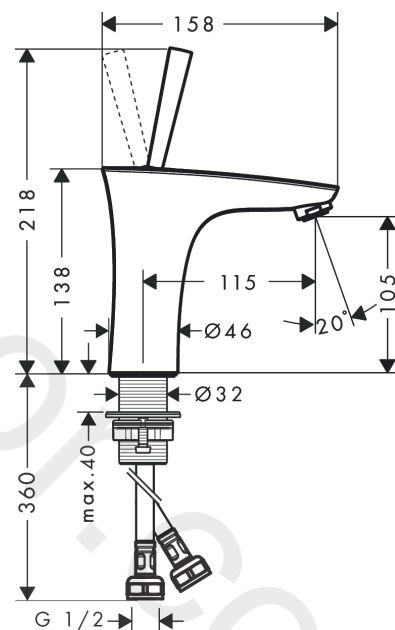

PuraVida
Single lever basin mixer 110 with push-open waste set 2 ticks
 Finish: **Chrome** Article Number: **15064009**

Description

product features

- consists of: single lever basin mixer, waste set
- ComfortZone 110
- projection: 113 mm
- spout height: 105 mm
- handle variant: pin handle
- spray type: laminar spray
- swiveling spray former
- maximum flow rate at 3 bar: 3,8 l/min
- push-open waste set G 1 ¼
- material waste set: metal
- connection type: G ½ connections
- connection dimension: DN15

Technology

Product image

Scale drawing

Flowchart

PuraVida
Single lever basin mixer 110 with push-open waste set 2 ticks
 Finish: **Chrome** Article Number: **15064009**

Exploded Drawing

Year of production: >04/20

PuraVida
Single lever basin mixer 110 with push-open waste set 2 ticks
 Finish: **Chrome** Article Number: **15064009**

Spare part list

Year of production: >04/20

Pos.	Description	Article Number	Price	PU
1	escutcheon Ø 37 mm	95288000	£ 51,00	1
2	O-ring 33x1,5	98164000	£ 3,30	1
3	handle	95287000	£ 79,00	1
4	nut	97157000	£ 20,50	1
5	O-ring 30x1,5	98433000	£ 3,30	1
6	O-Ring 30x2	98186000	£ 3,30	1
7	cartridge, assy	92930000	£ 64,00	1
8	O-ring 21,95x1,78	95169000	£ 3,30	1
9	O-ring 26x2	98147000	£ 3,30	1
10	hollow set screw M4x6	97767000	£ 3,30	1
11	aerator M24x1	98453000	£ 20,50	1
12	flat seal	98749000	£ 6,10	1
13	fixing set (Ø 32)	13961000	£ 25,00	1
14	lever collar	97548000	£ 3,30	1
15	connection hose 450 mm G½	93020000	£ 35,00	1
16	O-ring 6,6x1,6	93019000	£ 3,30	1
a	push-open waste set	50100000	£ 78,00	1
b	fixation extension 35 mm	13898000	£ 79,00	1