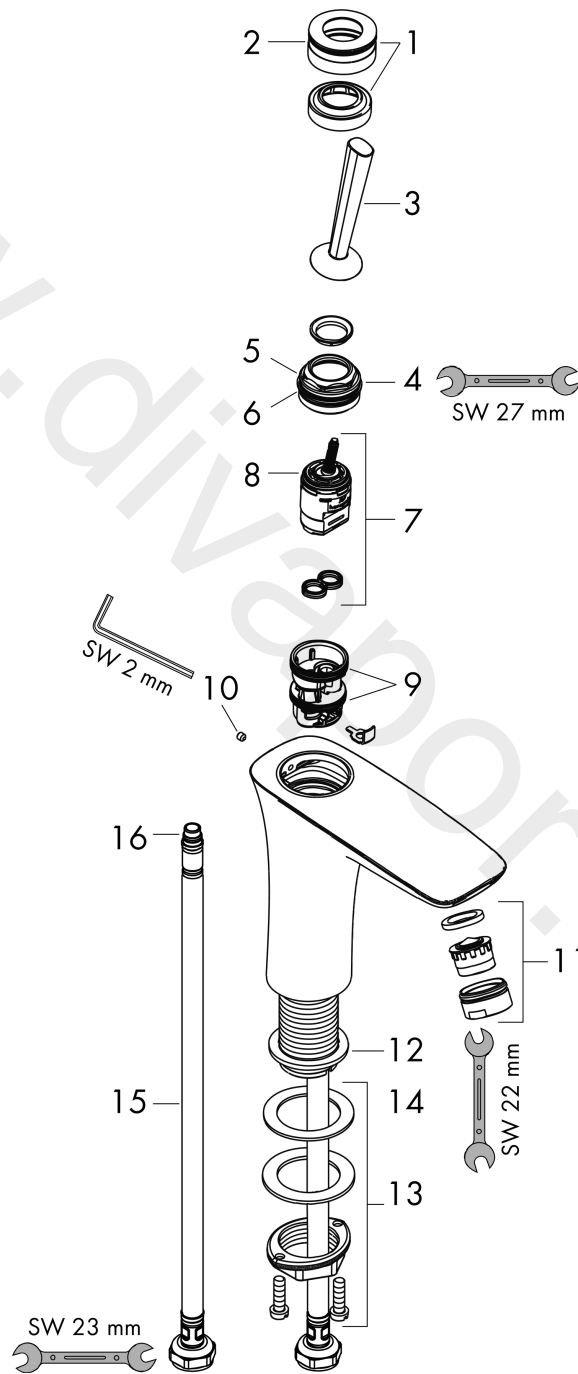

PuraVida
Single lever basin mixer 110 with push-open waste set 2 ticks
 Finish: **Chrome** Article Number: **15064009**

Description

product features

- consists of: single lever basin mixer, waste set
- ComfortZone 110
- projection: 113 mm
- spout height: 105 mm
- handle variant: pin handle
- spray type: laminar spray
- swiveling spray former
- maximum flow rate at 3 bar: 3,8 l/min
- push-open waste set G 1 ¼
- material waste set: metal
- connection type: G ½ connections
- connection dimension: DN15

Technology

Product image

Scale drawing

Flowchart

PuraVida
Single lever basin mixer 110 with push-open waste set 2 ticks
 Finish: **Chrome** Article Number: **15064009**

Exploded Drawing

Year of production: >04/20

PuraVida
Single lever basin mixer 110 with push-open waste set 2 ticks
 Finish: **Chrome** Article Number: **15064009**

Spare part list

Year of production: >04/20

Pos.	Description	Article Number	Price	PU
1	escutcheon Ø 37 mm	95288000	£ 51,00	1
2	O-ring 33x1,5	98164000	£ 3,30	1
3	handle	95287000	£ 79,00	1
4	nut	97157000	£ 20,50	1
5	O-ring 30x1,5	98433000	£ 3,30	1
6	O-Ring 30x2	98186000	£ 3,30	1
7	cartridge, assy	92930000	£ 64,00	1
8	O-ring 21,95x1,78	95169000	£ 3,30	1
9	O-ring 26x2	98147000	£ 3,30	1
10	hollow set screw M4x6	97767000	£ 3,30	1
11	aerator M24x1	98453000	£ 20,50	1
12	flat seal	98749000	£ 6,10	1
13	fixing set (Ø 32)	13961000	£ 25,00	1
14	lever collar	97548000	£ 3,30	1
15	connection hose 450 mm G½	93020000	£ 35,00	1
16	O-ring 6,6x1,6	93019000	£ 3,30	1
a	push-open waste set	50100000	£ 78,00	1
b	fixation extension 35 mm	13898000	£ 79,00	1