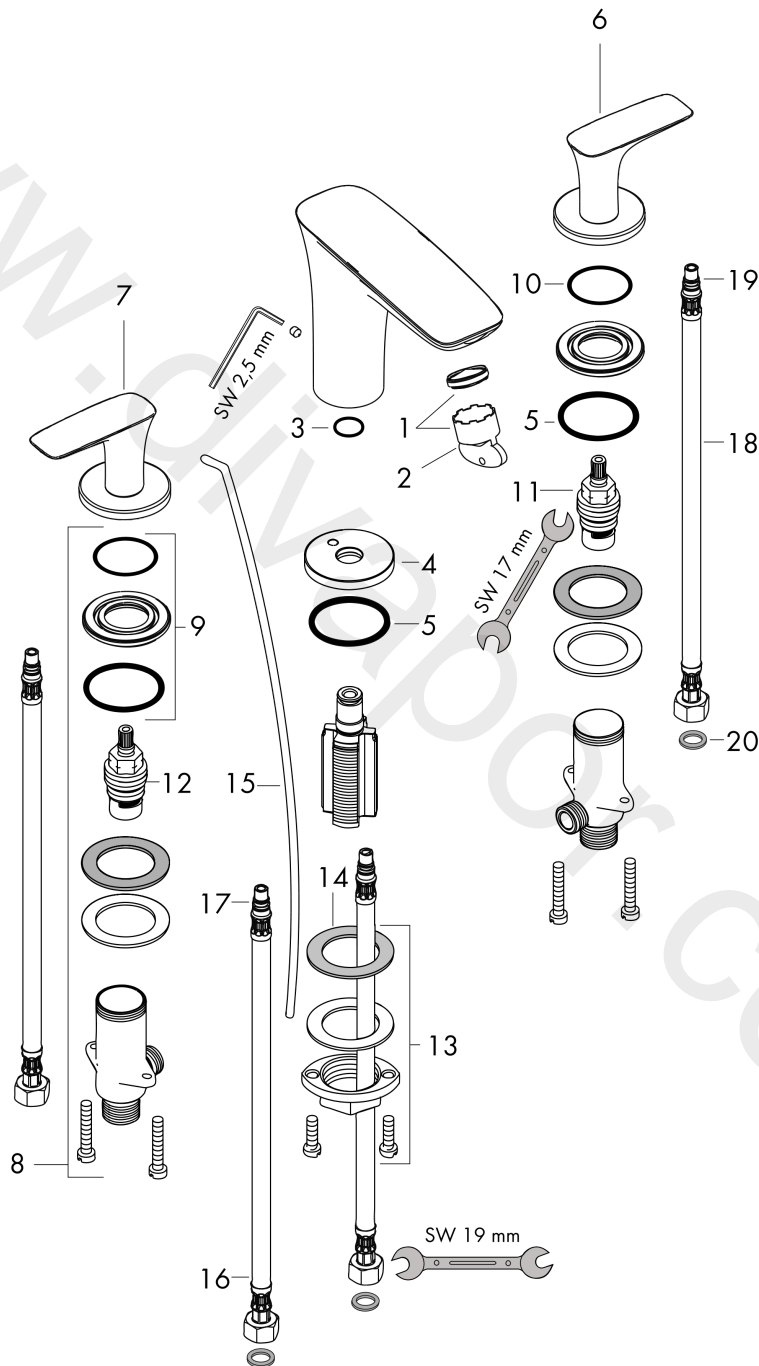

PuraVida
3-hole basin mixer 100 with pop-up waste set
 Surfaces: Article Number: **15063000**

Exploded Drawing

Year of production: **04/15 - 04/21**

PuraVida

3-hole basin mixer 100 with pop-up waste set

Surfaces: Article Number: **15063000**

Spare part list

Year of production: **04/15 - 04/21**

Pos.	Description	Article Number	Price	PU
1	aerator M24x1 (5 l/min)	95282000	£ 20,50	1
2	special tool	95290000	£ 9,00	1
3	O-ring 18x2,5	98139000	£ 3,30	1
4	escutcheon Ø 53 mm	95272000	£ 64,00	1
5	O-ring	92768000	£ 6,10	1
6	handle for cold water	95271000	£ 224,00	1
7	handle for hot water	95270000	£ 224,00	1
8	stop valve cpl.	97357000	£ 137,00	1
9	nut	92854000	£ 20,50	1
10	O-Ring 32x2,5	96364000	£ 25,00	1
11	shut off unit left closing	94008000	£ 43,00	1
12	shut off unit right closing	94009000	£ 43,00	1
13	fixing set (Ø 32)	13961000	£ 25,00	1
14	lever collar	97548000	£ 3,30	1
15	pull rod	96657000	£ 13,30	1
16	connection hose 450 mm M8x0,75 G3/8	97206000	£ 35,00	1
17	O-ring 7x1,5	98422000	£ 3,30	1
18	connection hose 450 mm M10x1 G3/8	96507000	£ 43,00	1
19	O-ring 8x1,75	97827000	£ 3,30	1
20	sealing set	95581000	£ 6,10	1
a	pop up waste	94139000	£ 96,00	1
b	fixation extension 35 mm	13898000	£ 79,00	1