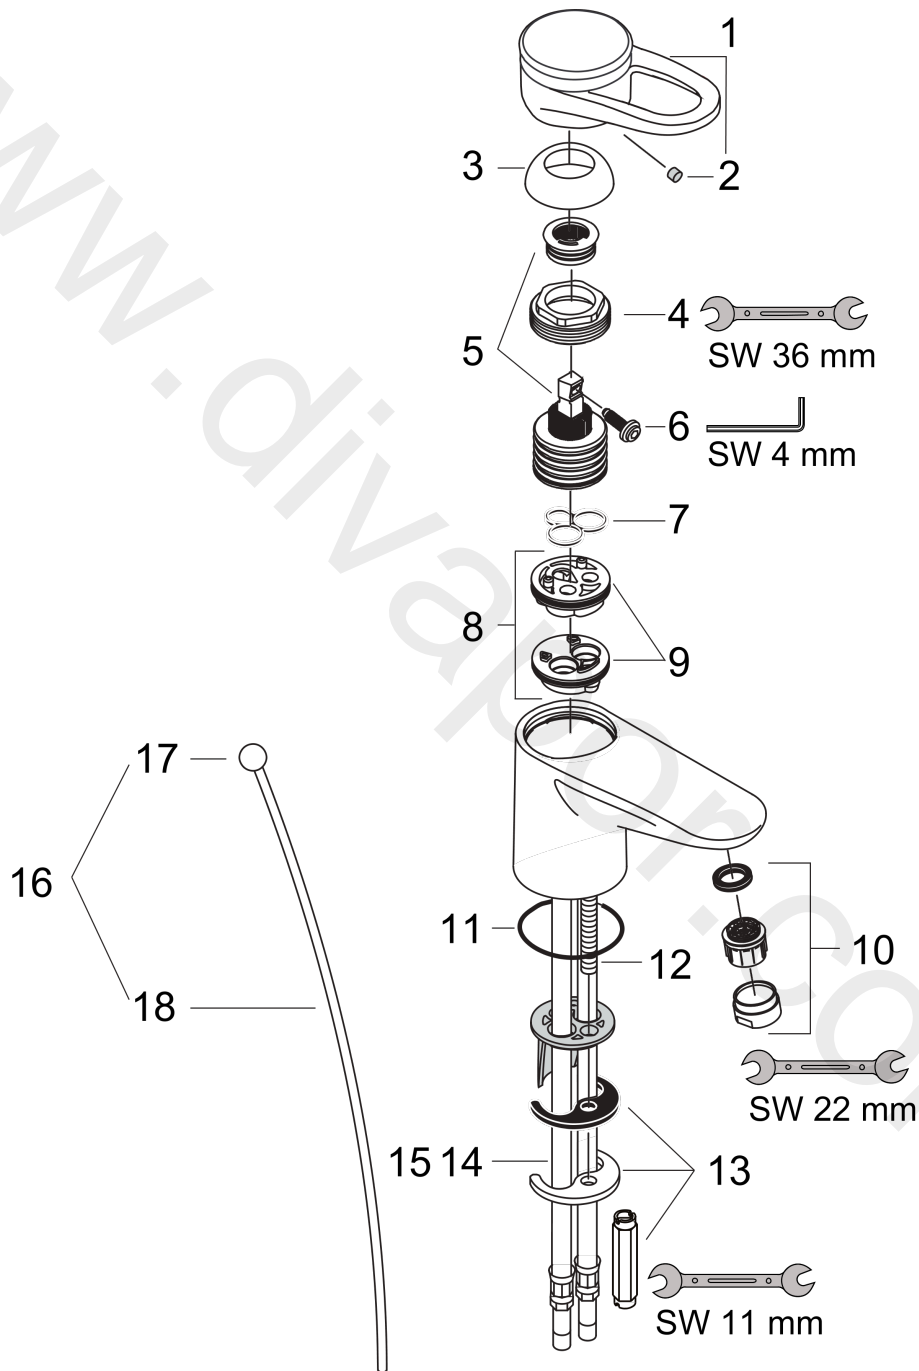

Mondial
Single Lever Basin Mixer,
 Surfaces: Article Number: **15010000**

Exploded Drawing

Year of production: **04/01 - 12/05**

Mondial
Single Lever Basin Mixer,
 Surfaces: Article Number: **15010000**

Spare part list

Year of production: **04/01 - 12/05**

Pos.	Description	Article Number	Price	PU
1	handle	15092000	£ 110,00	1
2	screw cover	96338000	£ 3,30	1
3	flange	94192000	£ 20,50	1
4	nut	94194000	£ 25,00	1
5	cartridge, assy	92730000	£ 35,00	1
6	locking screw for handle	96059000	£ 9,00	1
7	seal	95008000	£ 9,00	1
8	adapter for cartridge	97762000	£ 13,30	1
9	O-ring 35x2,5	96006000	£ 3,30	1
10	aerator M24x1 (7 l/min)	13085000	£ 13,30	1
11	seal	98166000	£ 3,30	1
12	screw M8 x 68	97736000	£ 6,10	1
13	fixing set	96016000	£ 35,00	1
14	connection hose 450 mm M8x0,75 G3/8	95001000	£ 35,00	1
15	O-ring 7x1,5	98422000	£ 3,30	1
16	pop up rod	92620000	£ 35,00	1
17	diverter knob	94066000	£ 9,00	1
18	pull rod	94067000	£ 20,50	1
a	pop up waste	94139000	£ 96,00	1