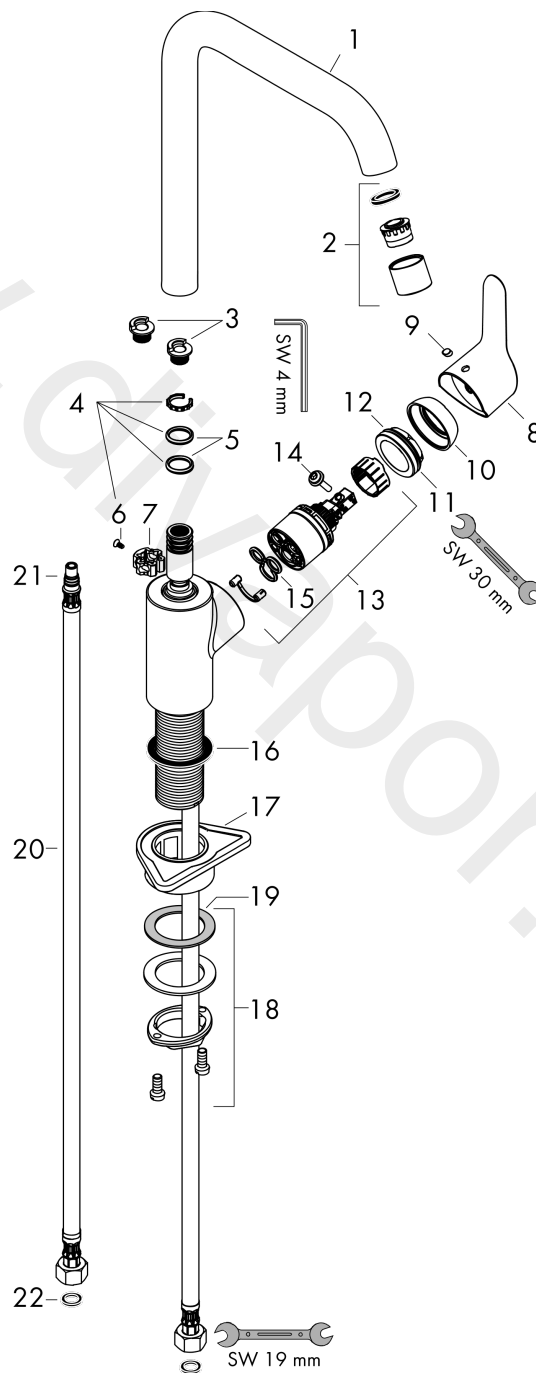

Tica

Single lever kitchen mixer 260, 1jet

Finish: **Chrome** Article Number: **14905000**

Description

product features

- ComfortZone 260
- swivel range adjustable in 3 steps 110°, 150° or 360°
- normal spray
- connection dimension: DN15
- maximum flow rate at 3 bar: 12 l/min
- ceramic cartridge
- connection type: G 3/8 connections
- temperature limitation adjustable
- suitable for continuous flow water heaters

Technology

Certificates / Sustainability

Product image

Scale drawing

Flowchart

Tica
Single lever kitchen mixer 260, 1jet
 Finish: **Chrome** Article Number: **14905000**

Exploded Drawing

Year of production: >06/21

Tica
Single lever kitchen mixer 260, 1jet
 Finish: **Chrome** Article Number: **14905000**

Spare part list

Year of production: >06/21

Pos.	Description	Article Number	Price	PU
1	spout cpl.	95822000	£ 173,00	1
2	aerator M22x1 (15 l/min)	95824000	£ 20,50	1
3	set of locating rings (110° / 150°)	98486000	£ 16,10	1
4	sealing set	92646000	£ 20,50	1
5	O-Ring 14x2,5	98189000	£ 3,30	1
6	screw	97662000	£ 9,00	1
7	axialring	97558000	£ 3,30	1
8	-	94224000	£ 64,00	1
9	screw cover	96338000	£ 3,30	1
10	flange	95498000	£ 9,00	1
11	nut	97209000	£ 16,10	1
12	O-Ring 32x2	98193000	£ 3,30	1
13	cartridge, assy	92730000	£ 35,00	1
14	locking screw for handle	95140000	£ 6,10	1
15	seal	95008000	£ 9,00	1
16	flat seal	98749000	£ 6,10	1
17	support	97523000	£ 6,10	1
18	fixing set (Ø 34)	95049000	£ 16,10	1
19	lever collar	97548000	£ 3,30	1
20	connection hose 900 mm M8x0,75 G3/8	98758000	£ 35,00	1
21	O-ring 7x1,5	98422000	£ 3,30	1
22	seal	98058000	£ 3,30	1