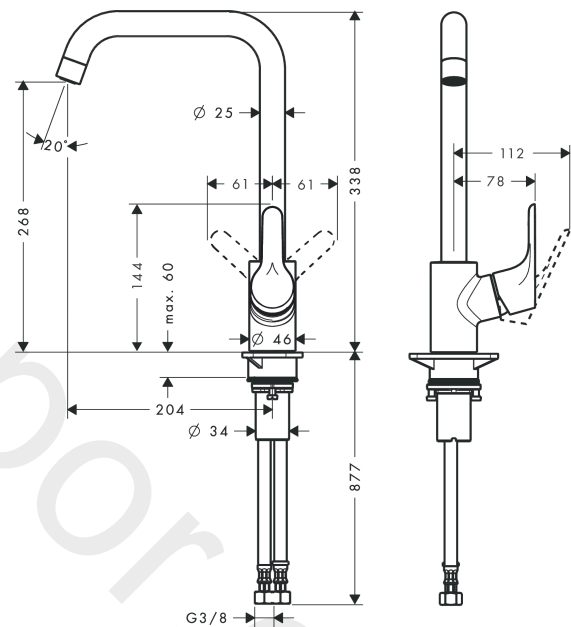

Tica

Single lever kitchen mixer 260, 1jet

Finish: **Chrome** Article Number: **14905000**

Description

product features

- ComfortZone 260
- swivel range adjustable in 3 steps 110°, 150° or 360°
- normal spray
- connection dimension: DN15
- maximum flow rate at 3 bar: 12 l/min
- ceramic cartridge
- connection type: G 3/8 connections
- temperature limitation adjustable
- suitable for continuous flow water heaters

Technology

Certificates / Sustainability

Product image

Scale drawing

Flowchart

Tica
Single lever kitchen mixer 260, 1jet
 Finish: **Chrome** Article Number: **14905000**

Exploded Drawing

Year of production: >06/21

Tica
Single lever kitchen mixer 260, 1jet
 Finish: **Chrome** Article Number: **14905000**

Spare part list

Year of production: >06/21

Pos.	Description	Article Number	Price	PU
1	spout cpl.	95822000	£ 173,00	1
2	aerator M22x1 (15 l/min)	95824000	£ 20,50	1
3	set of locating rings (110° / 150°)	98486000	£ 16,10	1
4	sealing set	92646000	£ 20,50	1
5	O-Ring 14x2,5	98189000	£ 3,30	1
6	screw	97662000	£ 9,00	1
7	axialring	97558000	£ 3,30	1
8	-	94224000	£ 64,00	1
9	screw cover	96338000	£ 3,30	1
10	flange	95498000	£ 9,00	1
11	nut	97209000	£ 16,10	1
12	O-Ring 32x2	98193000	£ 3,30	1
13	cartridge, assy	92730000	£ 35,00	1
14	locking screw for handle	95140000	£ 6,10	1
15	seal	95008000	£ 9,00	1
16	flat seal	98749000	£ 6,10	1
17	support	97523000	£ 6,10	1
18	fixing set (Ø 34)	95049000	£ 16,10	1
19	lever collar	97548000	£ 3,30	1
20	connection hose 900 mm M8x0,75 G3/8	98758000	£ 35,00	1
21	O-ring 7x1,5	98422000	£ 3,30	1
22	seal	98058000	£ 3,30	1