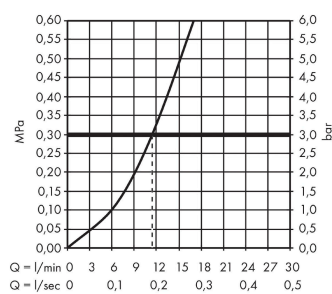

Tica

Single lever kitchen mixer 260, 1jet

Finish: **Chrome** Article Number: **14905000**

Description

product features

- ComfortZone 260
- swivel range adjustable in 3 steps 110°, 150° or 360°
- normal spray
- connection dimension: DN15
- maximum flow rate at 3 bar: 12 l/min
- ceramic cartridge
- connection type: G 3/8 connections
- temperature limitation adjustable
- suitable for continuous flow water heaters

Technology

Certificates / Sustainability

Product image

Scale drawing

Flowchart