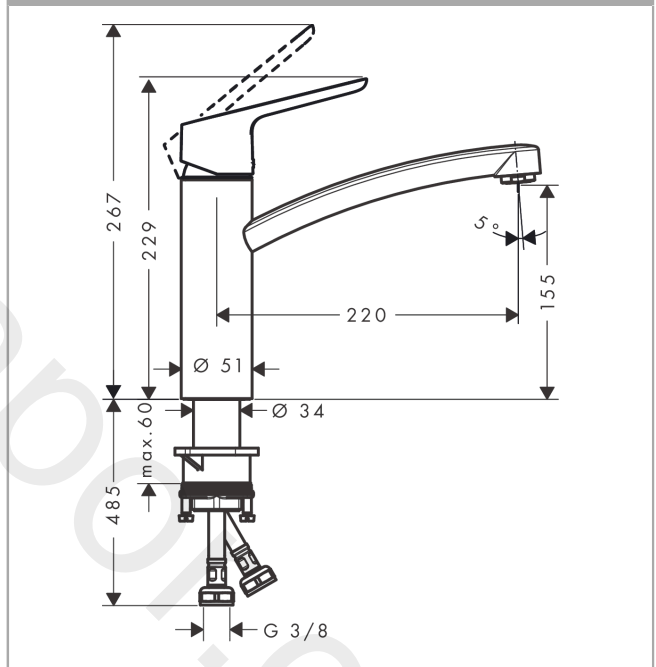

Scale drawing