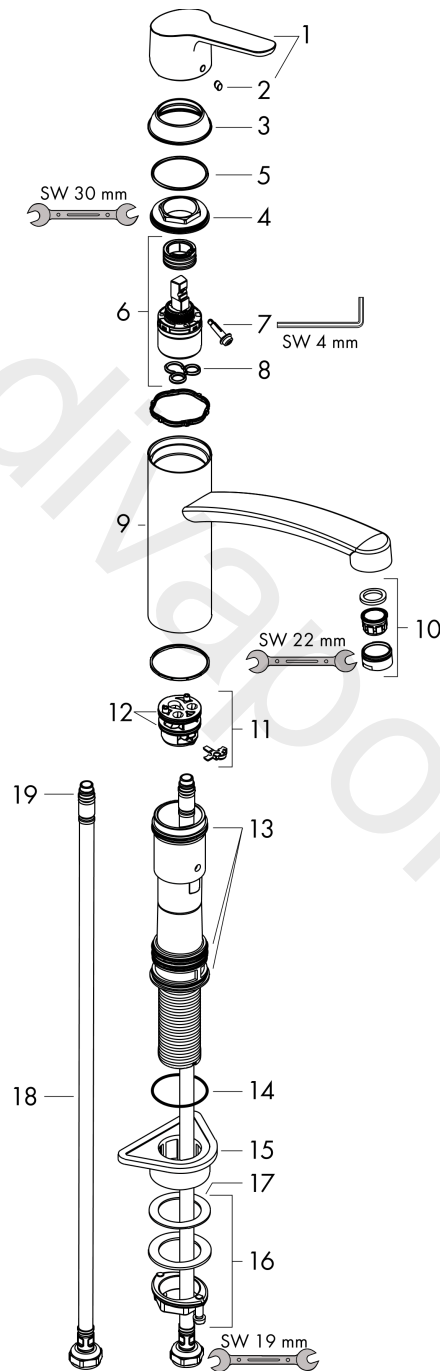

##### product features

- ComfortZone 160
- swivel range 360°
- normal spray
- connection dimension: DN15
- maximum flow rate at 3 bar: 12 l/min
- ceramic cartridge
- connection type: G 3/8 connections
- temperature limitation adjustable
- suitable for continuous flow water heaters

#### Scale drawing

#### Flowchart

**Tica**  
**Single lever kitchen mixer 160, 1jet**  
 Finish: **Chrome** Article Number: **14904000**

**Exploded Drawing**

Year of production: >06/21

**Tica**  
**Single lever kitchen mixer 160, 1jet**  
 Finish: **Chrome** Article Number: **14904000**

## Spare part list

Year of production: >06/21

Pos.	Description	Article Number	Price	PU
1	-	94230000	£ 64,00	1
2	screw cover	96338000	£ 3,30	1
3	flange	97995000	£ 20,50	1
4	nut	97996000	£ 35,00	1
5	O-ring 41x2	98212000	£ 3,30	1
6	cartridge, assy	92730000	£ 35,00	1
7	locking screw for handle	95140000	£ 6,10	1
8	seal	95008000	£ 9,00	1
9	spout cpl.	98349000	£ 110,00	1
10	aerator M24x1 (15 l/min)	13913000	£ 14,00	1
11	adapter for cartridge	98750000	£ 13,30	1
12	O-Ring 30x2	98186000	£ 3,30	1
13	sealing set	98702000	£ 9,00	1
14	O-Ring 36x2,5	98190000	£ 3,30	1
15	support	97523000	£ 6,10	1
16	fixing set (Ø 34)	95049000	£ 16,10	1
17	lever collar	97548000	£ 3,30	1
18	connection hose 600 mm M8x0,75 G3/8	96556000	£ 25,00	1
19	O-ring 6,6x1,6	93019000	£ 3,30	1