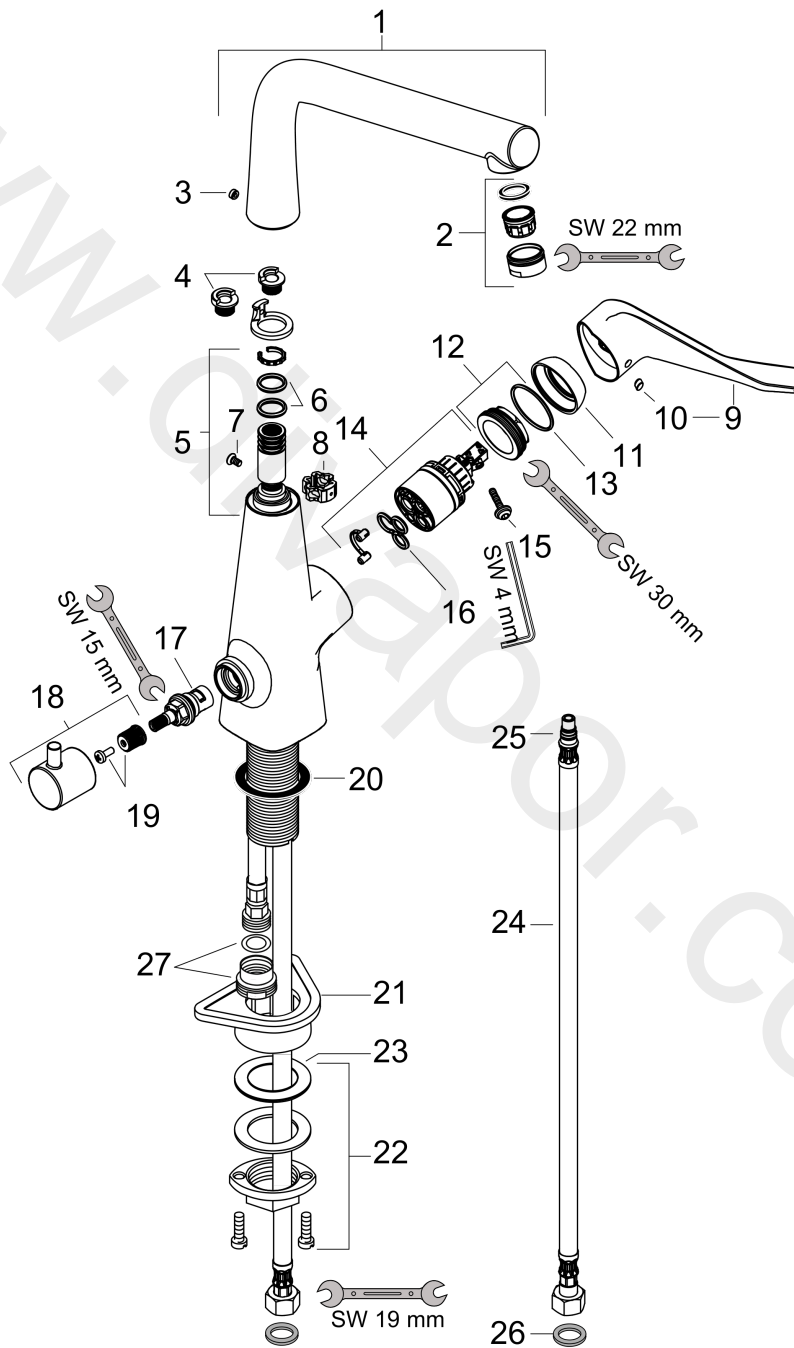

**Metris M71**

**Single lever kitchen mixer 320, device shut-off valve, 1jet**

Surfaces: Article Number: **14888000**

**Exploded Drawing**

Year of production: **06/14 - 09/14**

**Metris M71****Single lever kitchen mixer 320, device shut-off valve, 1jet**Surfaces: Article Number: **14888000****Spare part list**Year of production: **06/14 - 09/14**

Pos.	Description	Article Number	Price	PU
1	spout cpl.	98454000	£ 370,00	1
2	aerator laminar M24x1 (15 l/min)	92517000	£ 20,50	1
3	screw cover	95181000	£ 3,30	1
4	set of locating rings (110° / 150°)	98486000	£ 16,10	1
5	sealing set	92646000	£ 20,50	1
6	O-Ring 14x2,5	98189000	£ 3,30	1
7	screw	97662000	£ 9,00	1
8	axialring	97558000	£ 3,30	1
9	handle	98455000	£ 64,00	1
10	screw cover	96338000	£ 3,30	1
11	flange	95498000	£ 9,00	1
12	nut	97209000	£ 16,10	1
13	O-Ring 32x2	98193000	£ 3,30	1
14	cartridge, assy	92730000	£ 35,00	1
15	locking screw for handle	95140000	£ 6,10	1
16	seal	95008000	£ 9,00	1
17	shut off unit right closing	98817000	£ 35,00	1
18	handle	95629000	£ 43,00	1
19	handle fixing set	98932000	£ 16,10	1
20	seal	92582000	£ 3,30	1
21	support	97523000	£ 6,10	1
22	fixing set (Ø 34)	95049000	£ 16,10	1
23	lever collar	97548000	£ 3,30	1
24	connection hose 900 mm M8x0,75 G3/8	98758000	£ 35,00	1
25	O-ring 7x1,5	98422000	£ 3,30	1
26	sealing set	95581000	£ 6,10	1
27	reduction coupling	92844000	£ 16,10	1
a	set of locating rings (60° / 80°)	92259000	£ 20,50	1