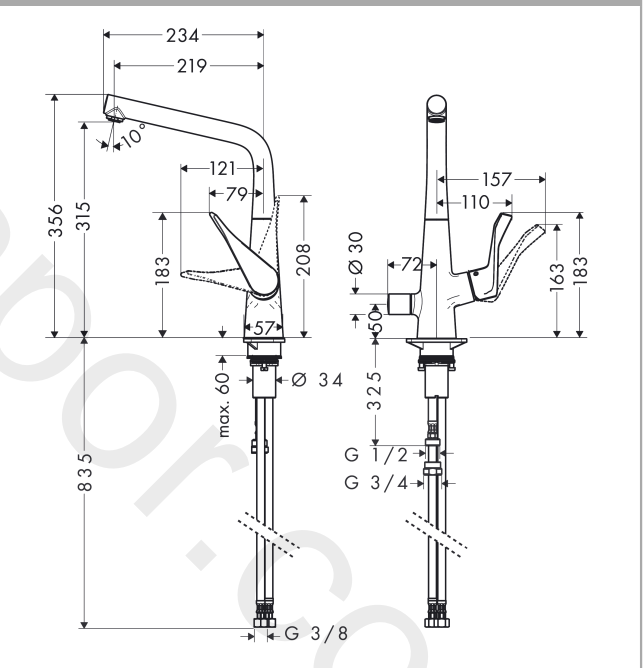

Scale drawing