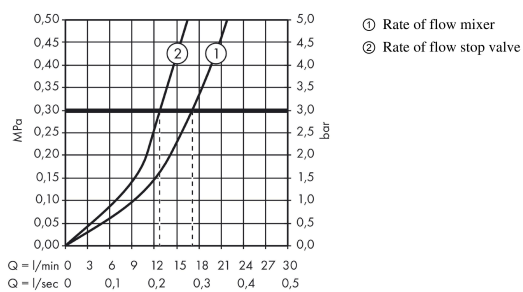

Metris M71

Single lever kitchen mixer 320, device shut-off valve, 1jet

Finish: **Chrome** Article Number: **14888000**

Description

product features

- ComfortZone 320
- swivel range adjustable in 3 steps 110°, 150° or 360°
- laminar spray
- with integrated shut-off valve
- connection dimension: DN15
- maximum flow rate at 3 bar: 13 l/min
- ceramic cartridge
- connection type: G 3/8 connections
- temperature limitation adjustable
- suitable for continuous flow water heaters
- significantly reduced splashing by soft start of the water flow

Article Details

Price excl. VAT

500,00 £

Technology

Certificates / Sustainability

Product image

Scale drawing

Flowchart