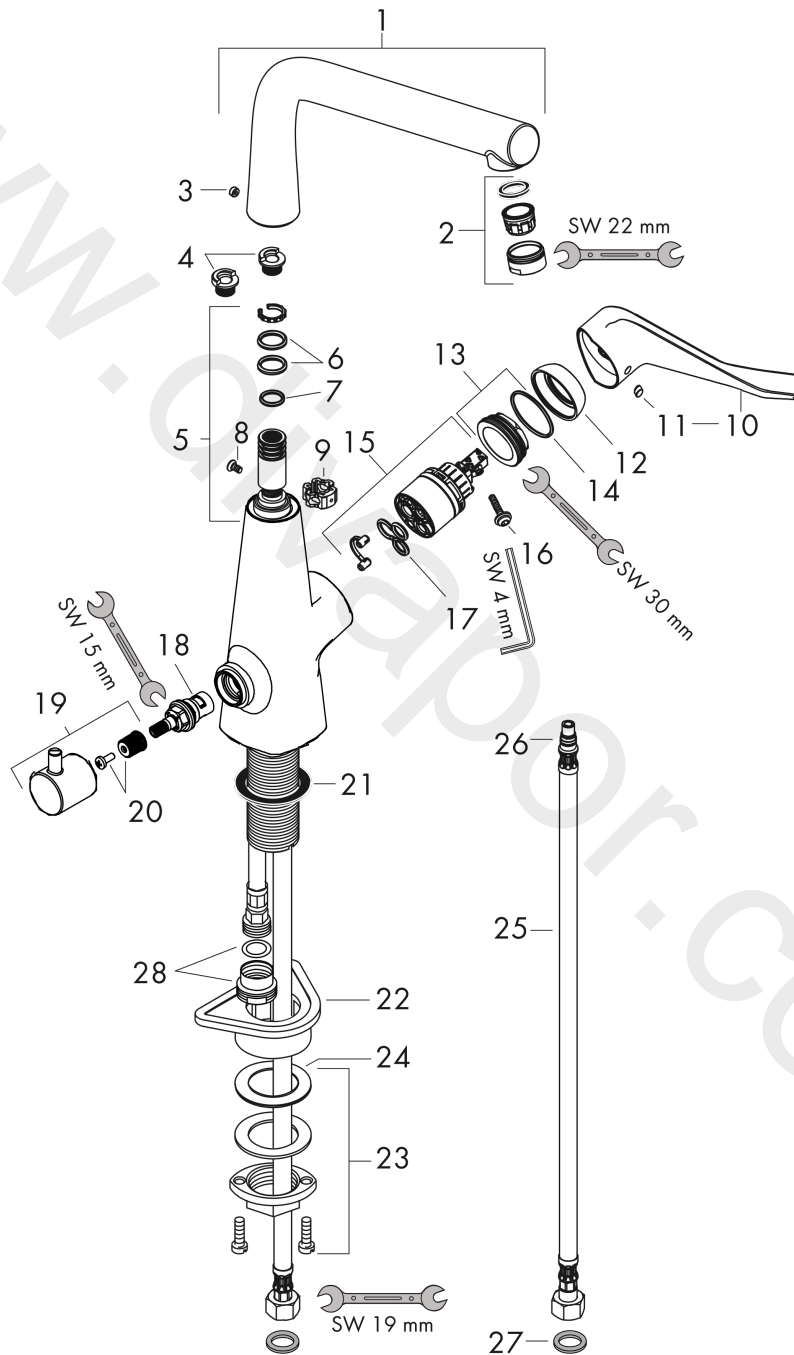

Metris M71

Single lever kitchen mixer 320, device shut-off valve, 1jet

Finish: **Chrome** Article Number: **14888000**

Description

product features

- ComfortZone 320
- swivel range adjustable in 3 steps 110°, 150° or 360°
- laminar spray
- with integrated shut-off valve
- connection dimension: DN15
- maximum flow rate at 3 bar: 13 l/min
- ceramic cartridge
- connection type: G 3/8 connections
- temperature limitation adjustable
- suitable for continuous flow water heaters
- significantly reduced splashing by soft start of the water flow

Metris M71
Single lever kitchen mixer 320, device shut-off valve, 1jet
 Finish: **Chrome** Article Number: **14888000**

Exploded Drawing

Year of production: >10/14

Metris M71**Single lever kitchen mixer 320, device shut-off valve, 1jet**Finish: **Chrome** Article Number: **14888000****Spare part list**

Year of production: >10/14

Pos.	Description	Article Number	Price	PU
1	spout cpl.	98454000	£ 370,00	1
2	aerator laminar M24x1 (15 l/min)	92517000	£ 20,50	1
3	screw cover	95181000	£ 3,30	1
4	set of locating rings (110° / 150°)	98486000	£ 16,10	1
5	sealing set	92646000	£ 20,50	1
6	O-Ring 14x2,5	98189000	£ 3,30	1
7	O-ring 11x3	92481000	£ 3,30	1
8	screw	97662000	£ 9,00	1
9	axialring	97558000	£ 3,30	1
10	handle	98455000	£ 64,00	1
11	screw cover	96338000	£ 3,30	1
12	flange	95498000	£ 9,00	1
13	nut	97209000	£ 16,10	1
14	O-Ring 32x2	98193000	£ 3,30	1
15	cartridge, assy	92730000	£ 35,00	1
16	locking screw for handle	95140000	£ 6,10	1
17	seal	95008000	£ 9,00	1
18	shut off unit right closing	98817000	£ 35,00	1
19	handle	95629000	£ 43,00	1
20	handle fixing set	98932000	£ 16,10	1
21	seal	92582000	£ 3,30	1
22	support	97523000	£ 6,10	1
23	fixing set (Ø 34)	95049000	£ 16,10	1
24	lever collar	97548000	£ 3,30	1
25	connection hose 900 mm M8x0,75 G3/8	98758000	£ 35,00	1
26	O-ring 7x1,5	98422000	£ 3,30	1
27	sealing set	95581000	£ 6,10	1
28	reduction coupling	92844000	£ 16,10	1
a	set of locating rings (60° / 80°)	92259000	£ 20,50	1