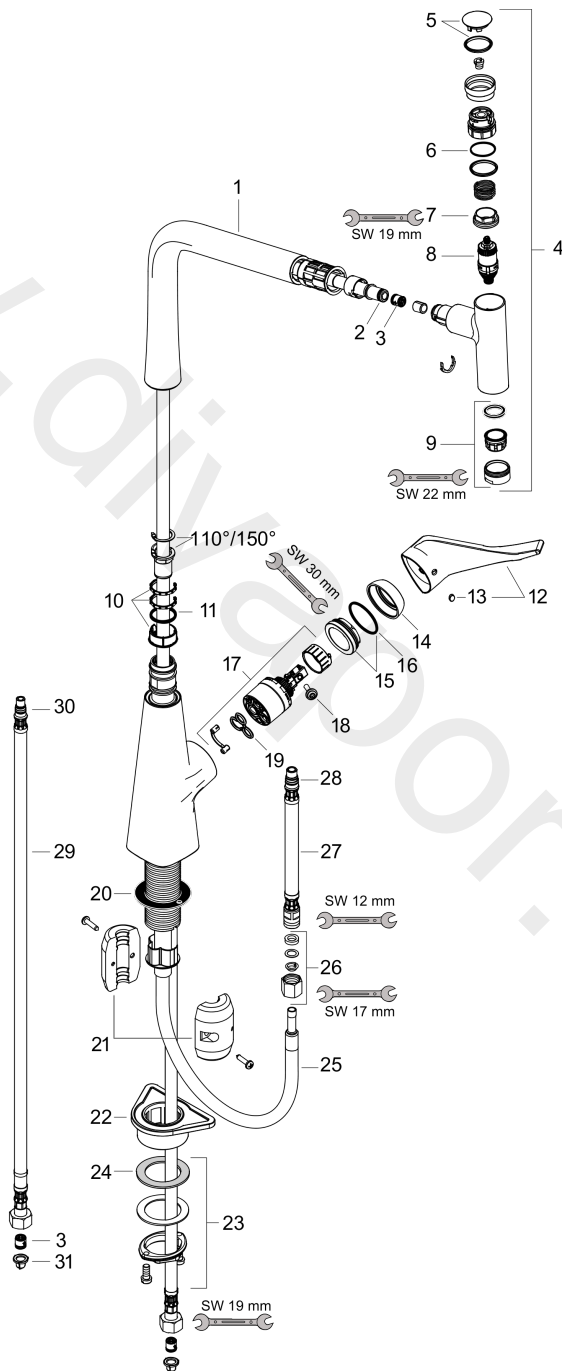

**Metris Select M71**

**Single lever kitchen mixer 320, pull-out spout, 1jet**

Surfaces: Article Number: **14884800**

**Exploded Drawing**

Year of production: **08/15 - 04/19**

## Metris Select M71

Single lever kitchen mixer 320, pull-out spout, 1jet

Surfaces: Article Number: 14884800

### Spare part list

Year of production: 08/15 - 04/19

Pos.	Description	Article Number	Price	PU
1	spout cpl.	92736800	£ 224,00	1
2	O-ring 8x2	98112000	£ 3,30	1
4	handspray	92737800	£ 585,00	1
5	cover	92566880	£ 20,50	1
6	O-ring 19x1,5	95962000	£ 3,30	1
7	nut	92567000	£ 20,50	1
8	shut off unit	98463000	£ 51,00	1
9	aerator laminar M24x1 (15 l/min)	92517800	£ 35,00	1
10	set of lever collars	98365000	£ 9,00	1
11	O-ring 21x2,5	98211000	£ 3,30	1
12	handle	98455800	£ 96,00	1
13	screw cover	96338000	£ 3,30	1
14	flange	95498800	£ 25,00	1
15	nut	97209000	£ 16,10	1
16	O-Ring 32x2	98193000	£ 3,30	1
17	cartridge, assy	92730000	£ 35,00	1
18	locking screw for handle	95140000	£ 6,10	1
19	seal	95008000	£ 9,00	1
20	seal	92582000	£ 3,30	1
21	weight	92500000	£ 43,00	1
22	support	97523000	£ 6,10	1
23	fixing set (Ø 34)	95049000	£ 16,10	1
24	lever collar	97548000	£ 3,30	1
25	hose 1,50 m	92569000	£ 79,00	1
26	squeezing connection	96099000	£ 9,00	1
27	connection hose 600 mm M10x1	92568000	£ 64,00	1
28	O-ring 8x1,75	97827000	£ 3,30	1
29	connection hose 900 mm M8x0,75 G3/8	95372000	£ 35,00	1
30	O-ring 7x1,5	98422000	£ 3,30	1
3	non return valve DW 10	96456000	£ 9,00	1
31	filter packing	95291000	£ 13,30	1