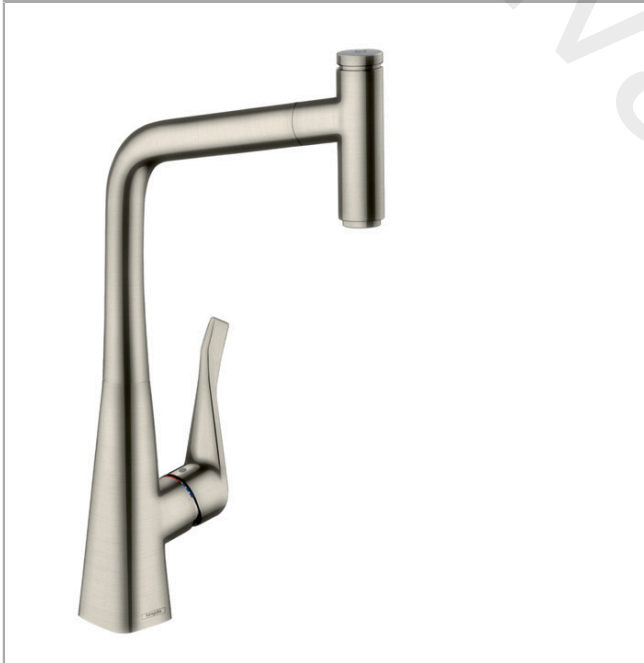

Metris Select M71

Single lever kitchen mixer 320, pull-out spout, 1jet

Finish: **Stainless Steel Finish** Article Number: **14884800**

Description

product features

- ComfortZone 320
- swivel range adjustable in 2 steps to 110° or 150°
- laminar spray
- Select button for a comfortable start/stop of the water flow
- MagFit magnetic shower support
- connection dimension: DN15
- maximum flow rate at 3 bar: 8 l/min
- ceramic cartridge
- connection type: G 3/8 connections
- temperature limitation adjustable
- integrated non-return valve
- suitable for continuous flow water heaters
- extension length up to 50 cm
- significantly reduced splashing by soft start of the water flow

Article Details

Price excl. VAT

834,20 £

Technology

Product image