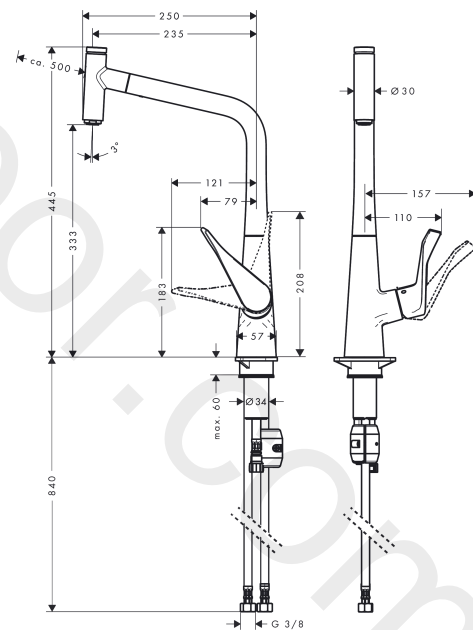

Scale drawing