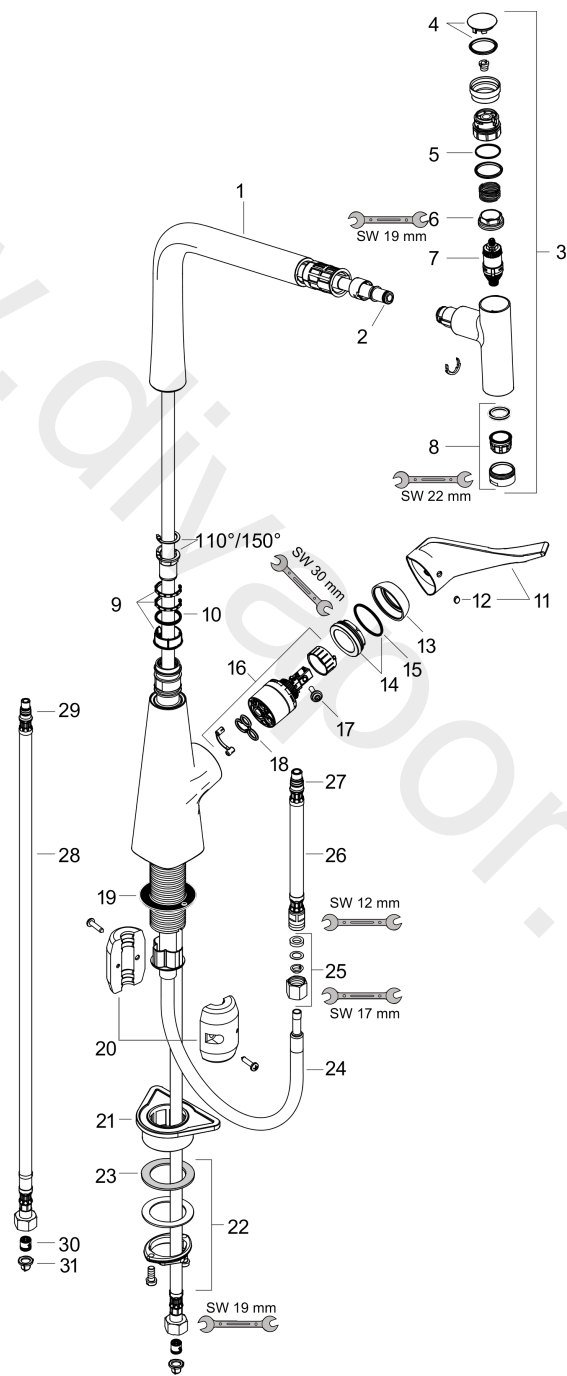

### Scale drawing

**Metris Select M71**

**Single lever kitchen mixer 320, pull-out spout, 1jet**

Finish: **Stainless Steel Finish** Article Number: **14884800**

**Flowchart**

www.divapor.com

**Metris Select M71**  
**Single lever kitchen mixer 320, pull-out spout, 1jet**  
 Finish: **Stainless Steel Finish** Article Number: **14884800**

Exploded Drawing

Year of production: >05/19

### Spare part list

Year of production: >05/19

Pos.	Description	Article Number	Price	PU
1	spout cpl.	92736800	£ 224,00	1
2	O-ring 8x2	98112000	£ 3,30	1
3	handspray	92737800	£ 585,00	1
4	cover	92566000	£ 16,10	1
5	O-Ring 14x1,5	98201000	£ 3,30	1
6	nut	92567000	£ 20,50	1
7	shut off unit	98463000	£ 51,00	1
8	aerator laminar M24x1 (15 l/min)	92517800	£ 35,00	1
9	set of lever collars	98365000	£ 9,00	1
10	O-ring 21x2,5	98211000	£ 3,30	1
11	handle	98455800	£ 96,00	1
12	screw cover	96338000	£ 3,30	1
13	flange	95498800	£ 25,00	1
14	nut	97209000	£ 16,10	1
15	O-Ring 32x2	98193000	£ 3,30	1
16	cartridge, assy	92730000	£ 35,00	1
17	locking screw for handle	95140000	£ 6,10	1
18	seal	95008000	£ 9,00	1
19	seal	92582000	£ 3,30	1
20	weight	92500000	£ 43,00	1
21	support	97523000	£ 6,10	1
22	fixing set (Ø 34)	95049000	£ 16,10	1
23	lever collar	97548000	£ 3,30	1
24	hose 1,50 m	92569000	£ 79,00	1
25	squeezing connection	96099000	£ 9,00	1
26	connection hose 600 mm M10x1	92568000	£ 64,00	1
27	O-ring 8x1,75	97827000	£ 3,30	1
28	connection hose 900 mm M8x0,75 G3/8	95372000	£ 35,00	1
29	O-ring 7x1,5	98422000	£ 3,30	1
30	non return valve DW 10	96456000	£ 9,00	1
31	filter packing	95291000	£ 13,30	1