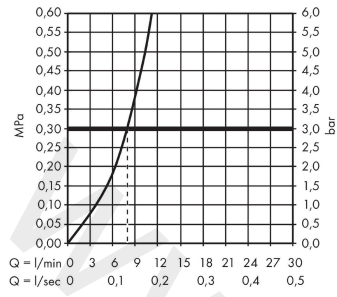

### Scale drawing

**Metris Select M71**

**Single lever kitchen mixer 320, pull-out spout, 1jet**

Finish: **Stainless Steel Finish** Article Number: **14884800**

**Flowchart**

www.divapor.com

**Metris Select M71**  
**Single lever kitchen mixer 320, pull-out spout, 1jet**  
 Finish: **Stainless Steel Finish** Article Number: **14884800**