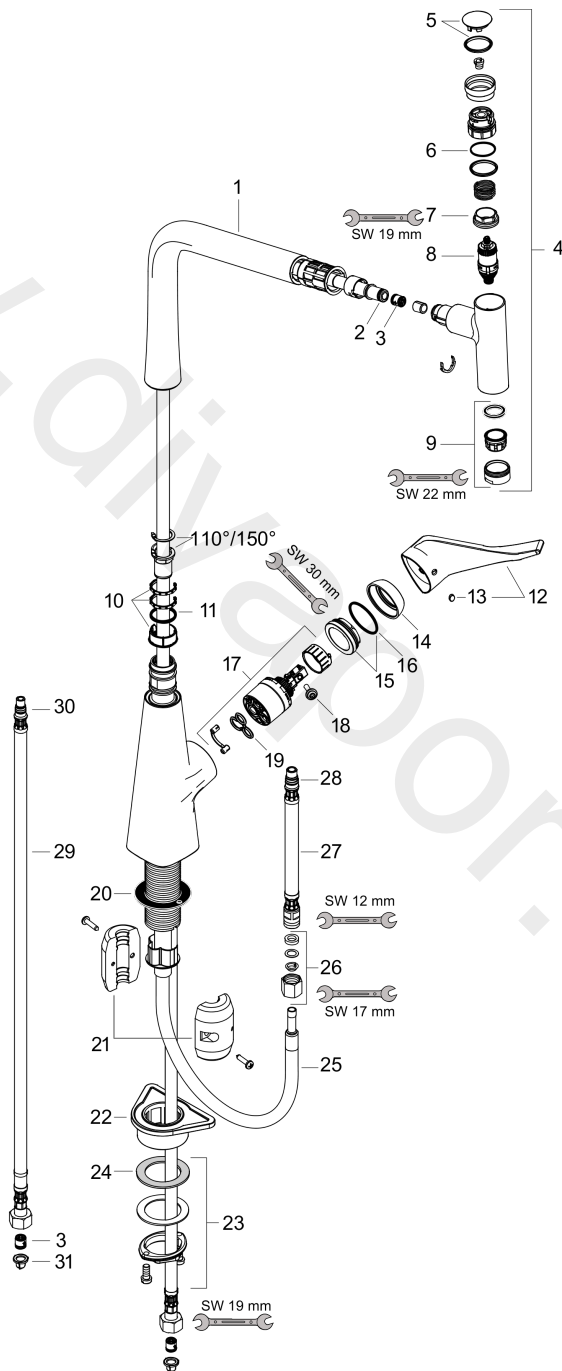

Metris Select M71
Single lever kitchen mixer 320, pull-out spout, 1jet
 Surfaces: Article Number: 14884000

Exploded Drawing

Year of production: 09/17 - 04/19

Metris Select M71

Single lever kitchen mixer 320, pull-out spout, 1jet

Surfaces: Article Number: 14884000

Spare part list

Year of production: 09/17 - 04/19

Pos.	Description	Article Number	Price	PU
1	spout cpl.	92736000	£ 137,00	1
2	O-ring 8x2	98112000	£ 3,30	1
3	non return valve DW 10	96456000	£ 9,00	1
4	handspray	92737000	£ 370,00	1
5	cover	92566880	£ 20,50	1
6	O-ring 19x1,5	95962000	£ 3,30	1
7	nut	92567000	£ 20,50	1
8	shut off unit	98463000	£ 51,00	1
9	aerator laminar M24x1 (15 l/min)	92517000	£ 20,50	1
10	set of lever collars	98365000	£ 9,00	1
11	O-ring 21x2,5	98211000	£ 3,30	1
12	handle	98455000	£ 64,00	1
13	screw cover	96338000	£ 3,30	1
14	flange	95498000	£ 9,00	1
15	nut	97209000	£ 16,10	1
16	O-Ring 32x2	98193000	£ 3,30	1
17	cartridge, assy	92730000	£ 35,00	1
18	locking screw for handle	95140000	£ 6,10	1
19	seal	95008000	£ 9,00	1
20	seal	92582000	£ 3,30	1
21	weight	92500000	£ 43,00	1
22	support	97523000	£ 6,10	1
23	fixing set (Ø 34)	95049000	£ 16,10	1
24	lever collar	97548000	£ 3,30	1
25	hose 1,50 m	92569000	£ 79,00	1
26	squeezing connection	96099000	£ 9,00	1
27	connection hose 600 mm M10x1	92568000	£ 64,00	1
28	O-ring 8x1,75	97827000	£ 3,30	1
29	connection hose 900 mm M8x0,75 G3/8	95372000	£ 35,00	1
30	O-ring 7x1,5	98422000	£ 3,30	1
31	filter packing	95291000	£ 13,30	1
32	sealing set	95581000	£ 6,10	1